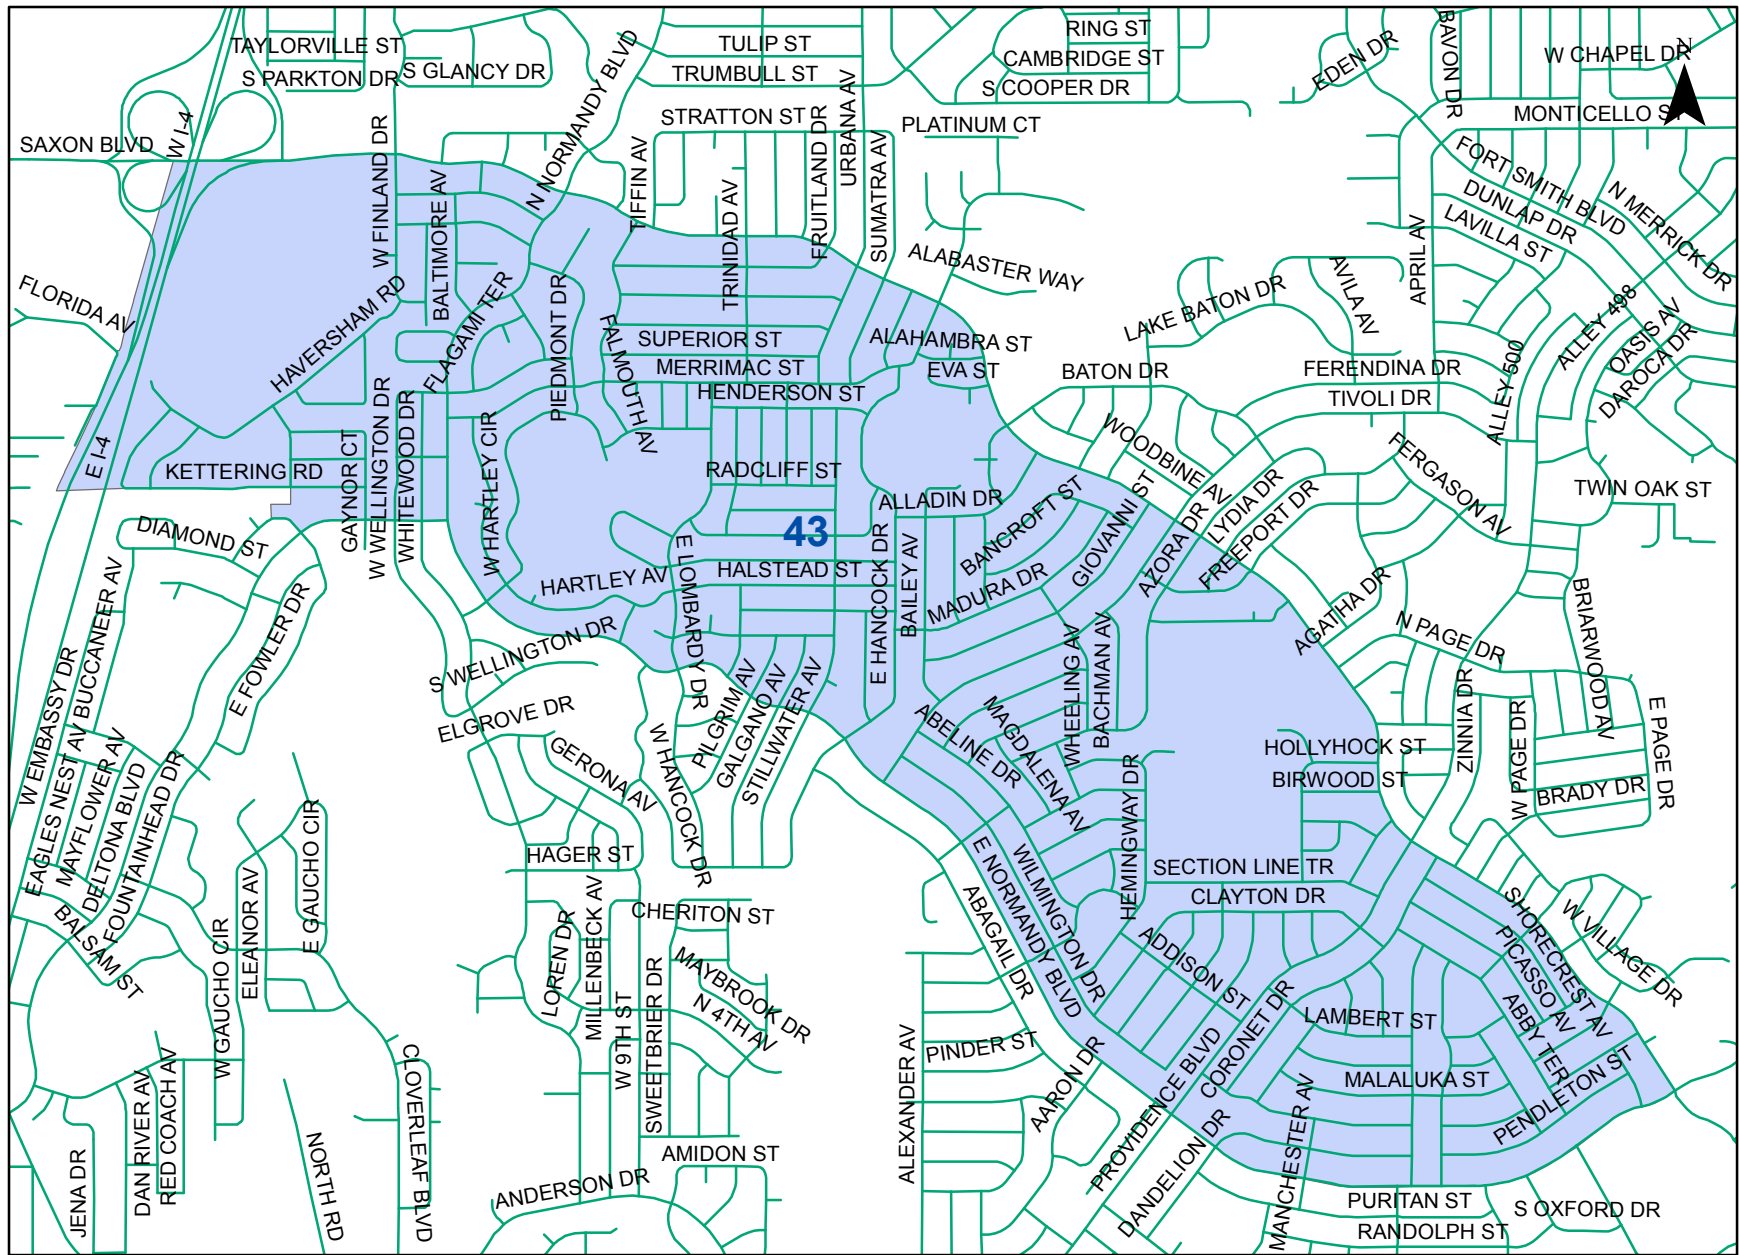

Volusia County Sheriff Zone 43

Prepared by: Volusia County Sheriff's Office