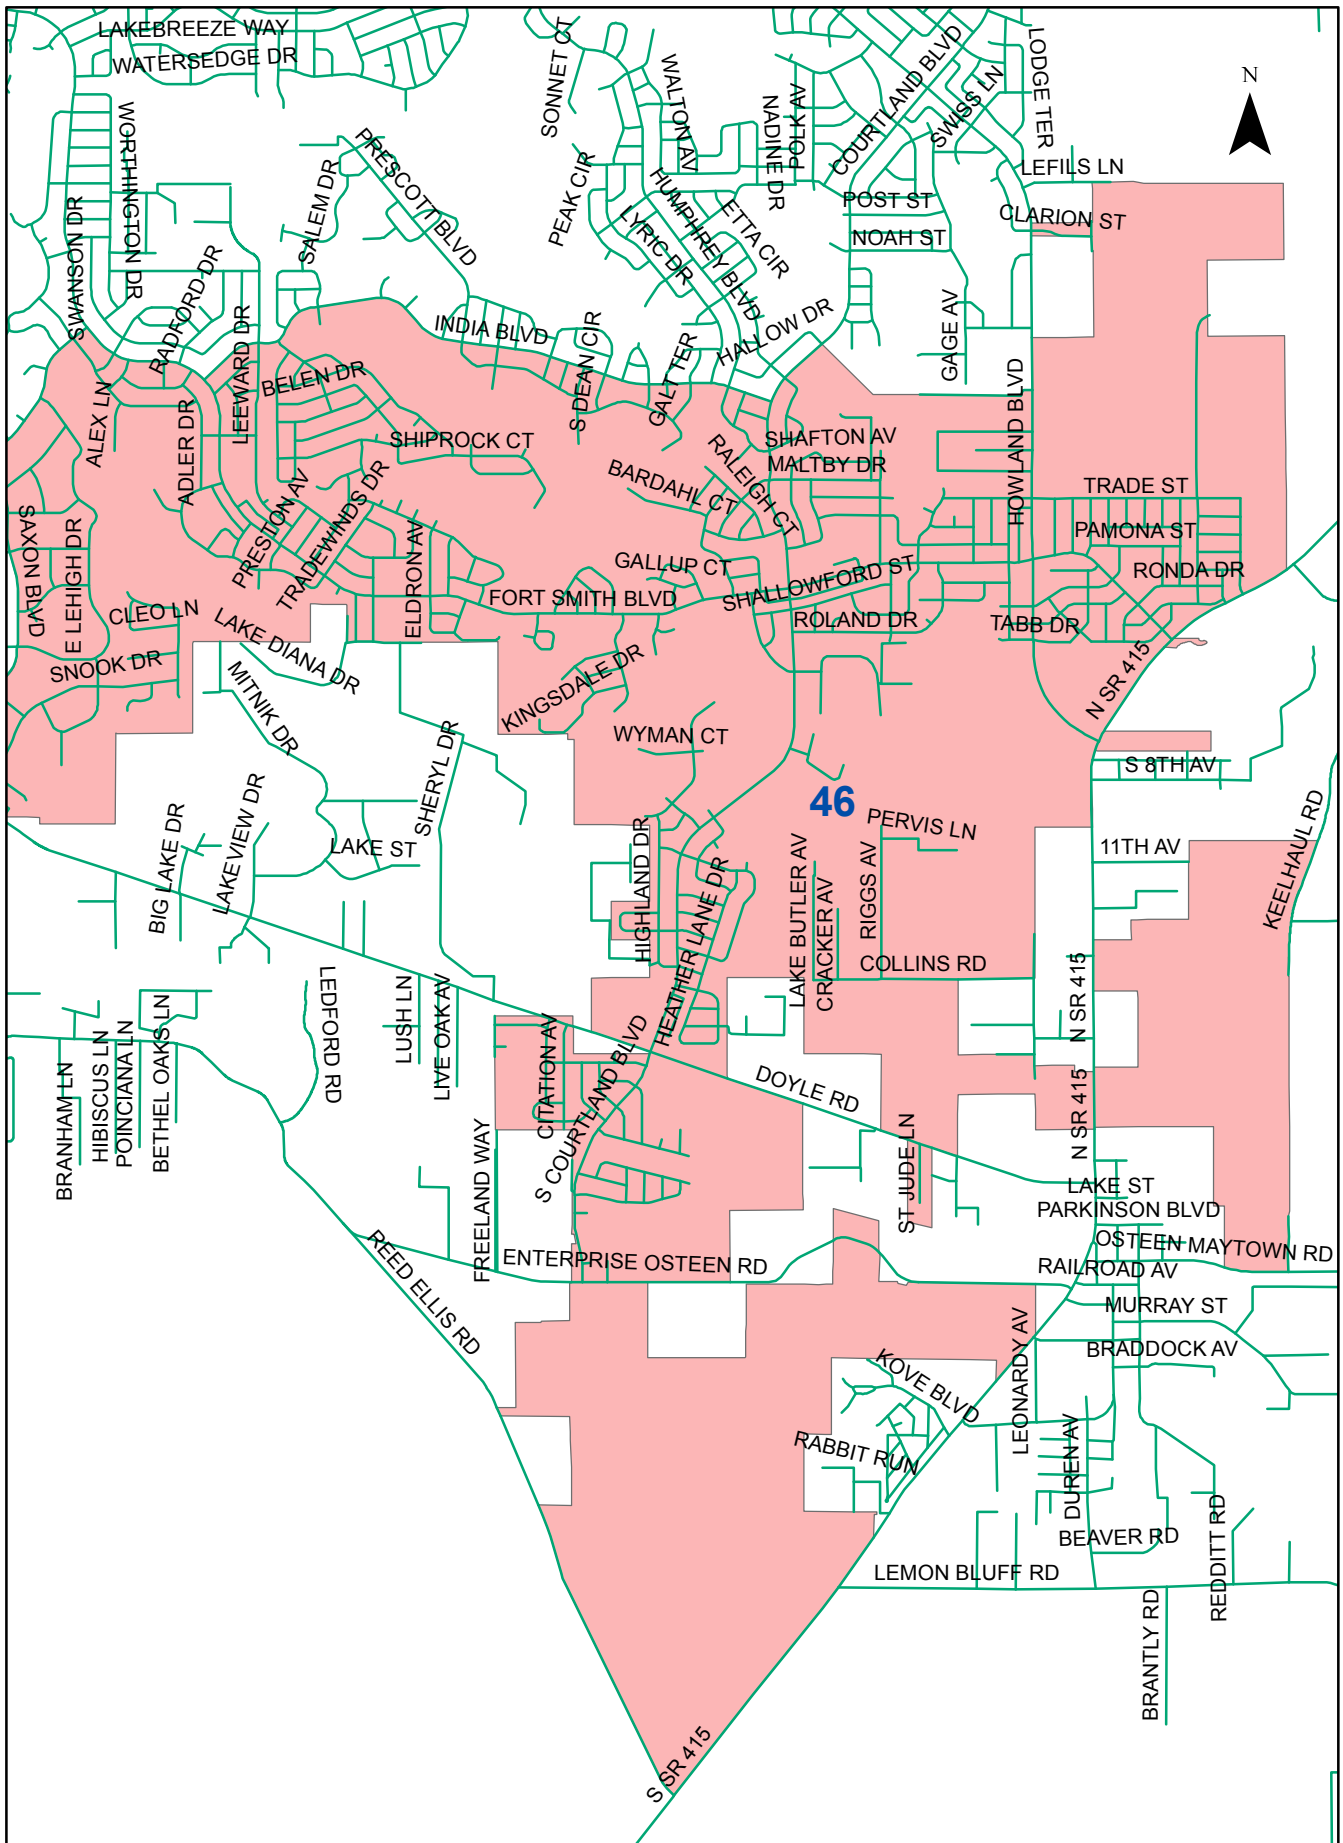

Volusia County Sheriff Zone 46

0 0.2 0.4 0.8 1.2 1.6 Miles

Prepared by: Volusia County Sheriff's Office