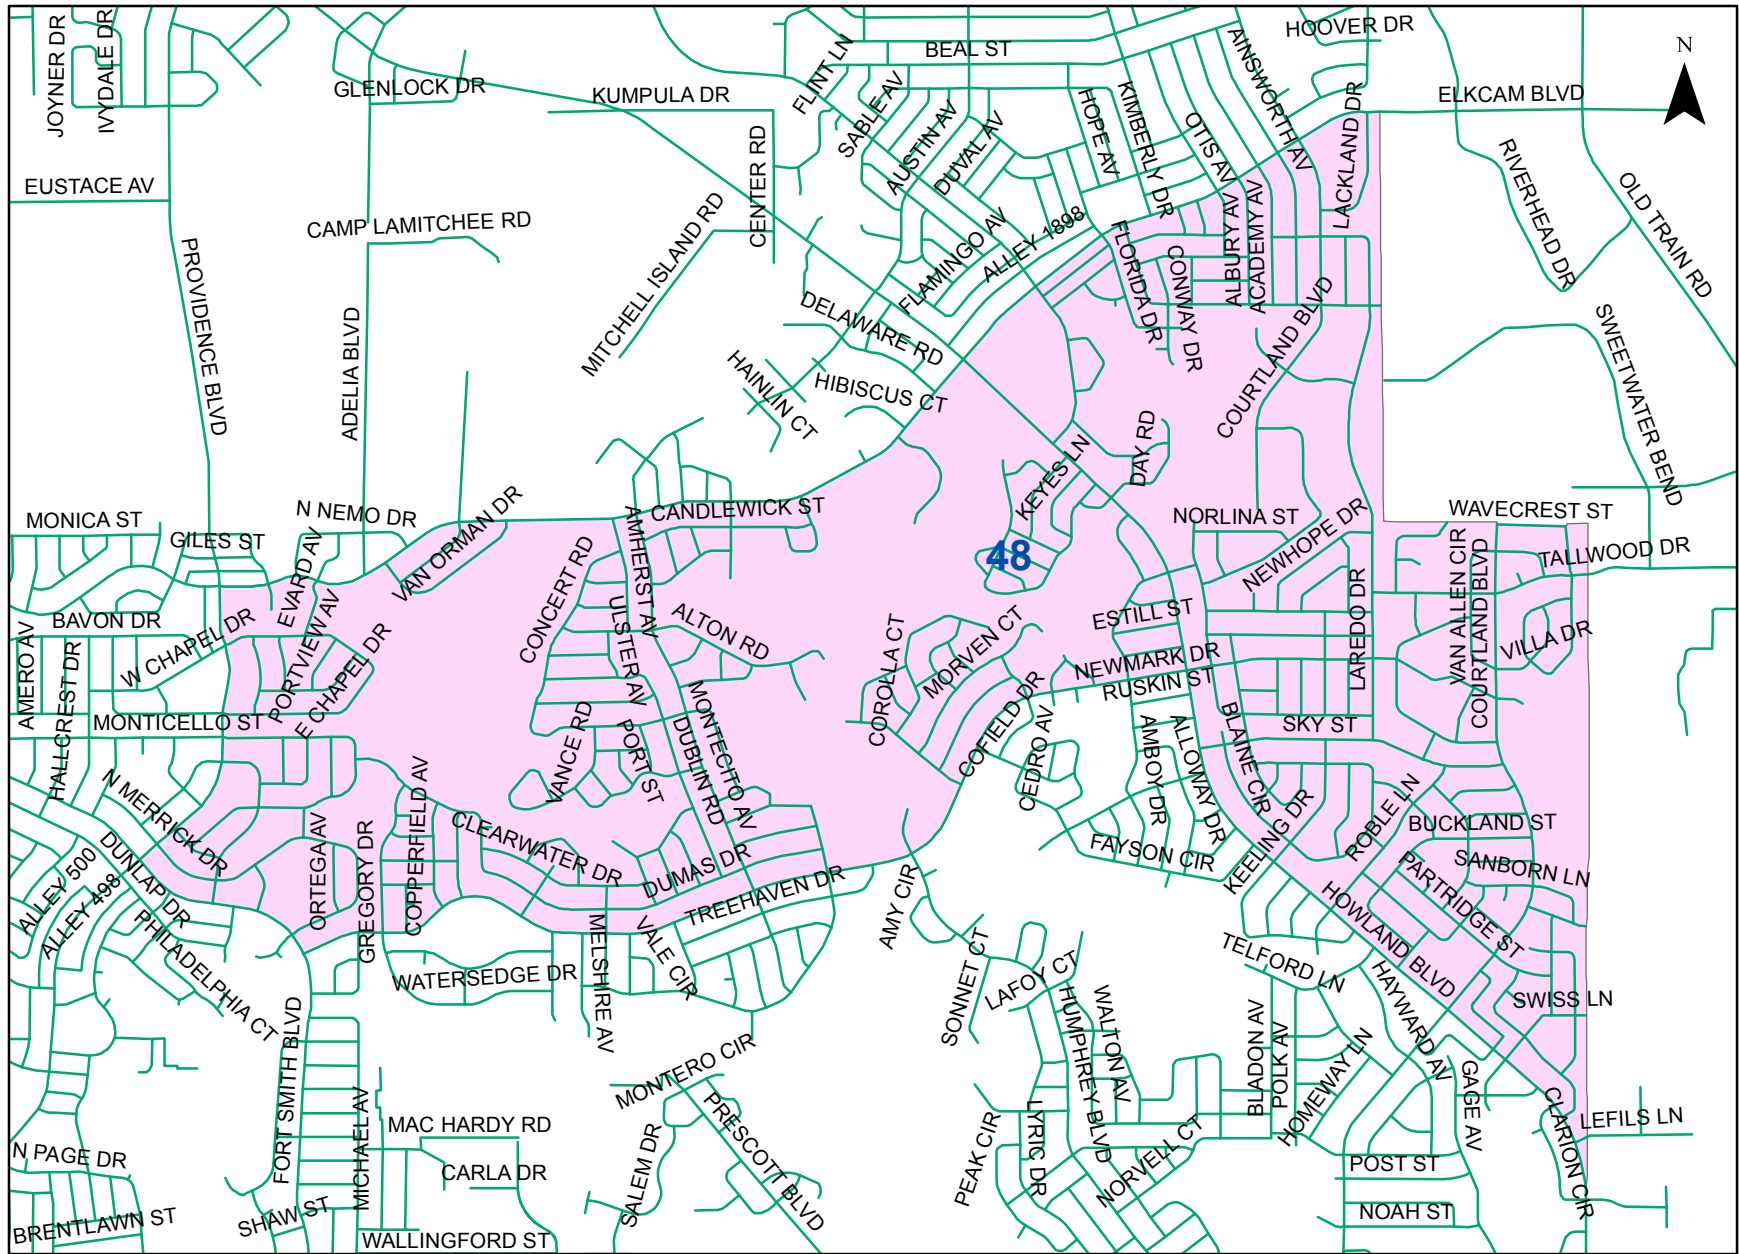

Volusia County Sheriff Zone 48

Prepared by: Volusia County Sheriff's Office