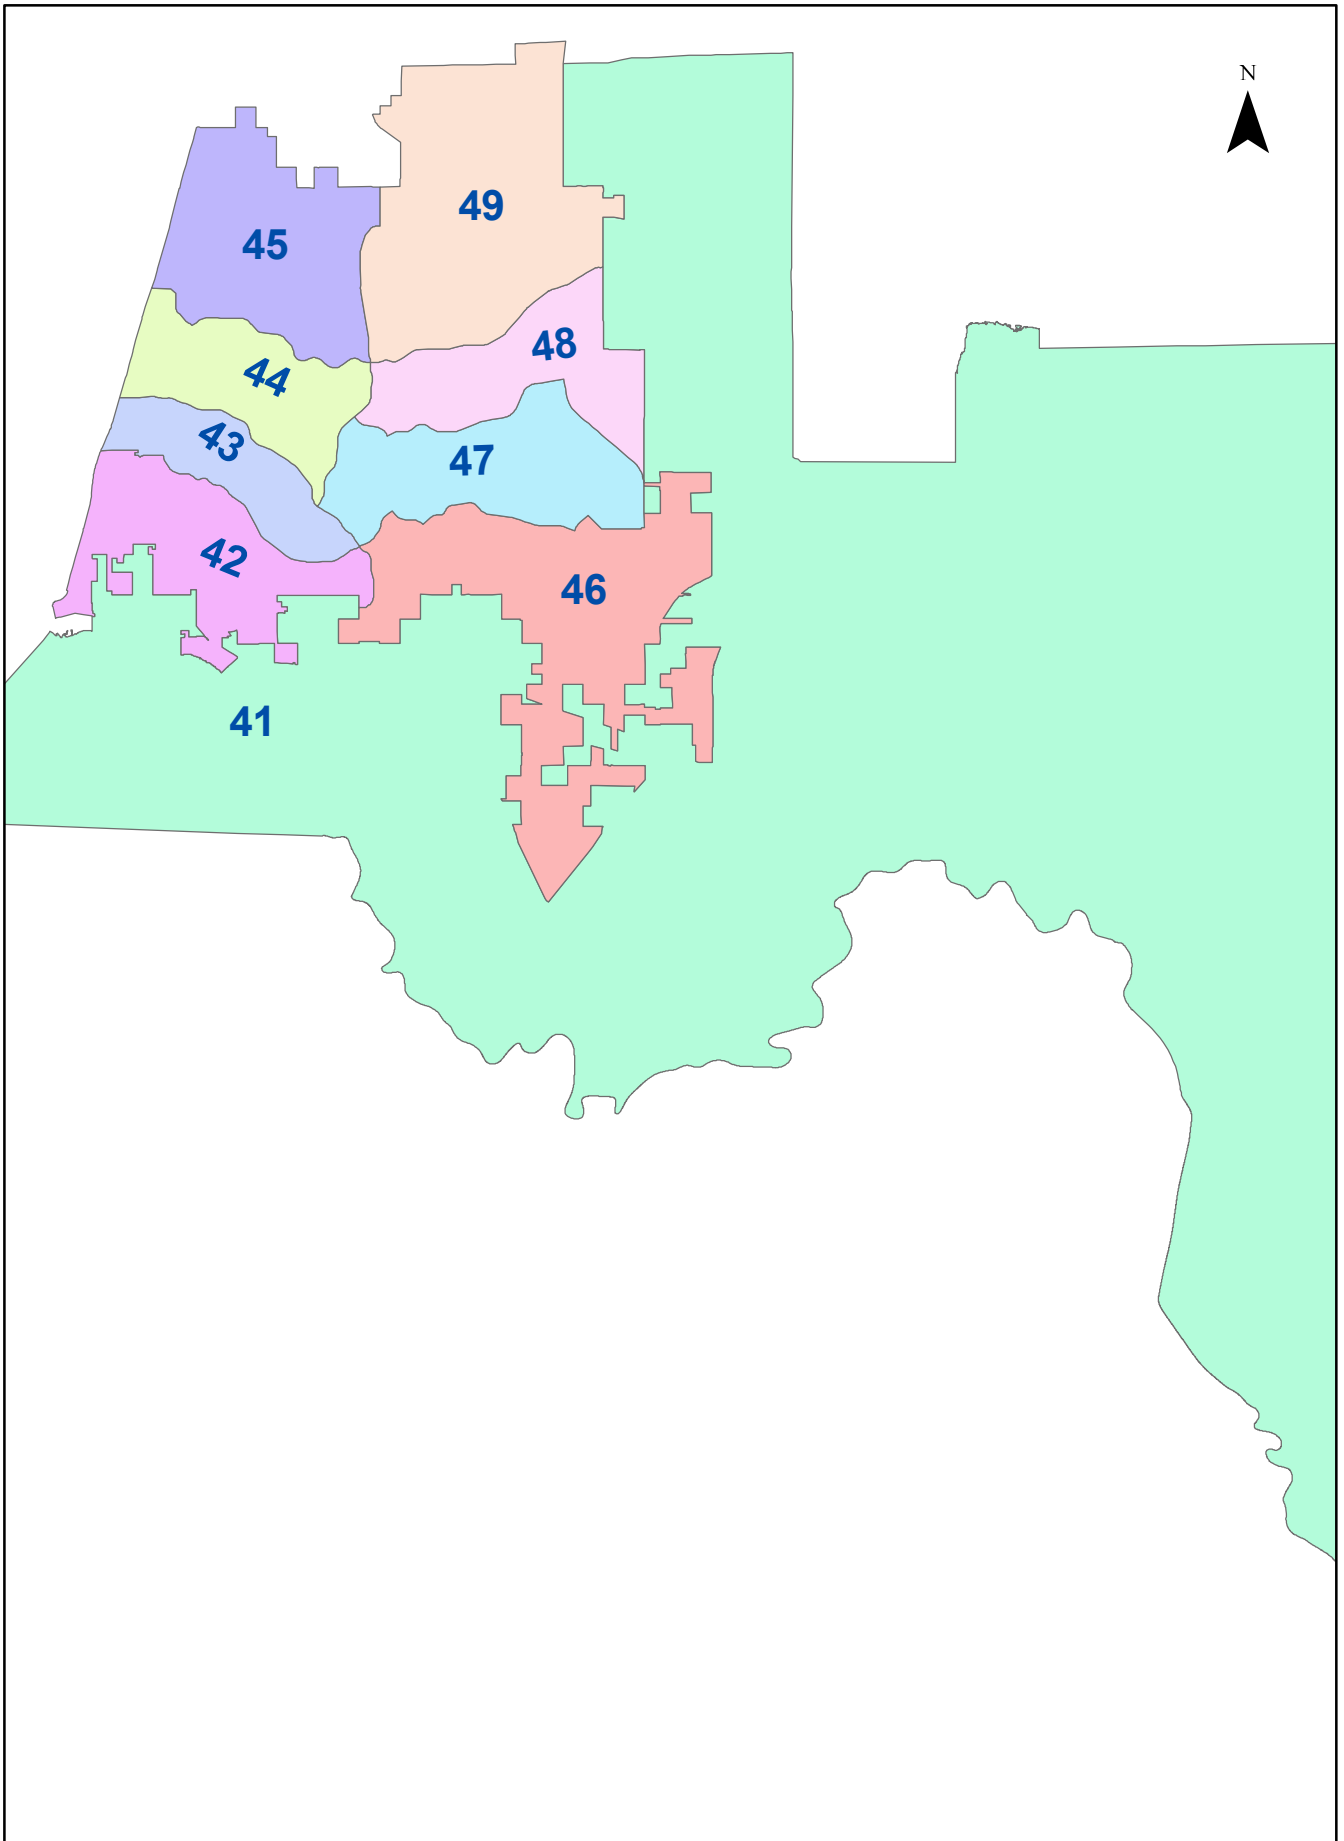

# Volusia County Sheriff District 4

0 0.75 1.5 3 4.5 6 Miles

Prepared by: Volusia County Sheriff's Office

# Volusia County Sheriff Zone 41

0 0.75 1.5 3 4.5 6 Miles

Prepared by: Volusia County Sheriff's Office