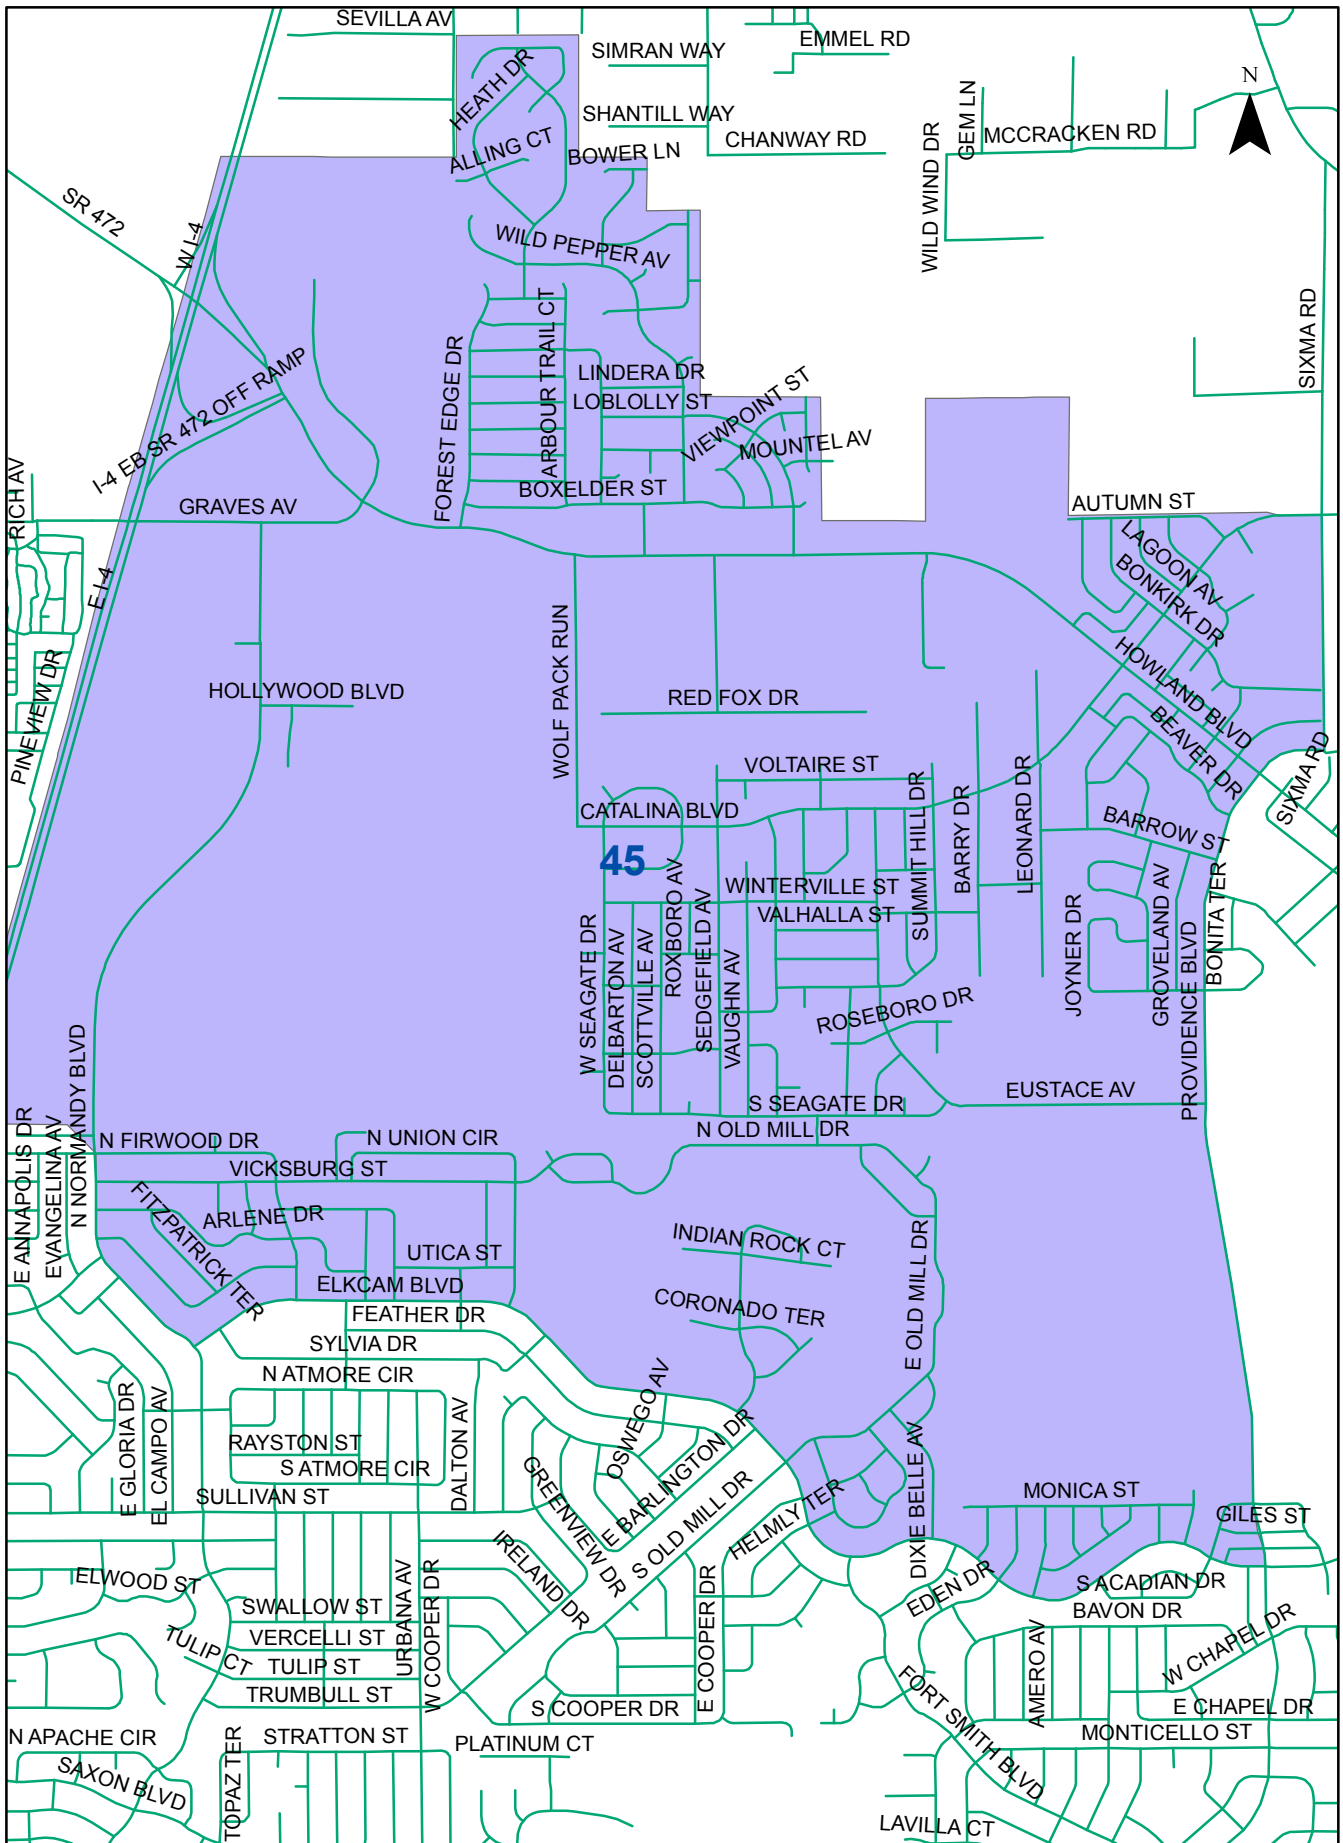

Volusia County Sheriff Zone 45

Prepared by: Volusia County Sheriff's Office