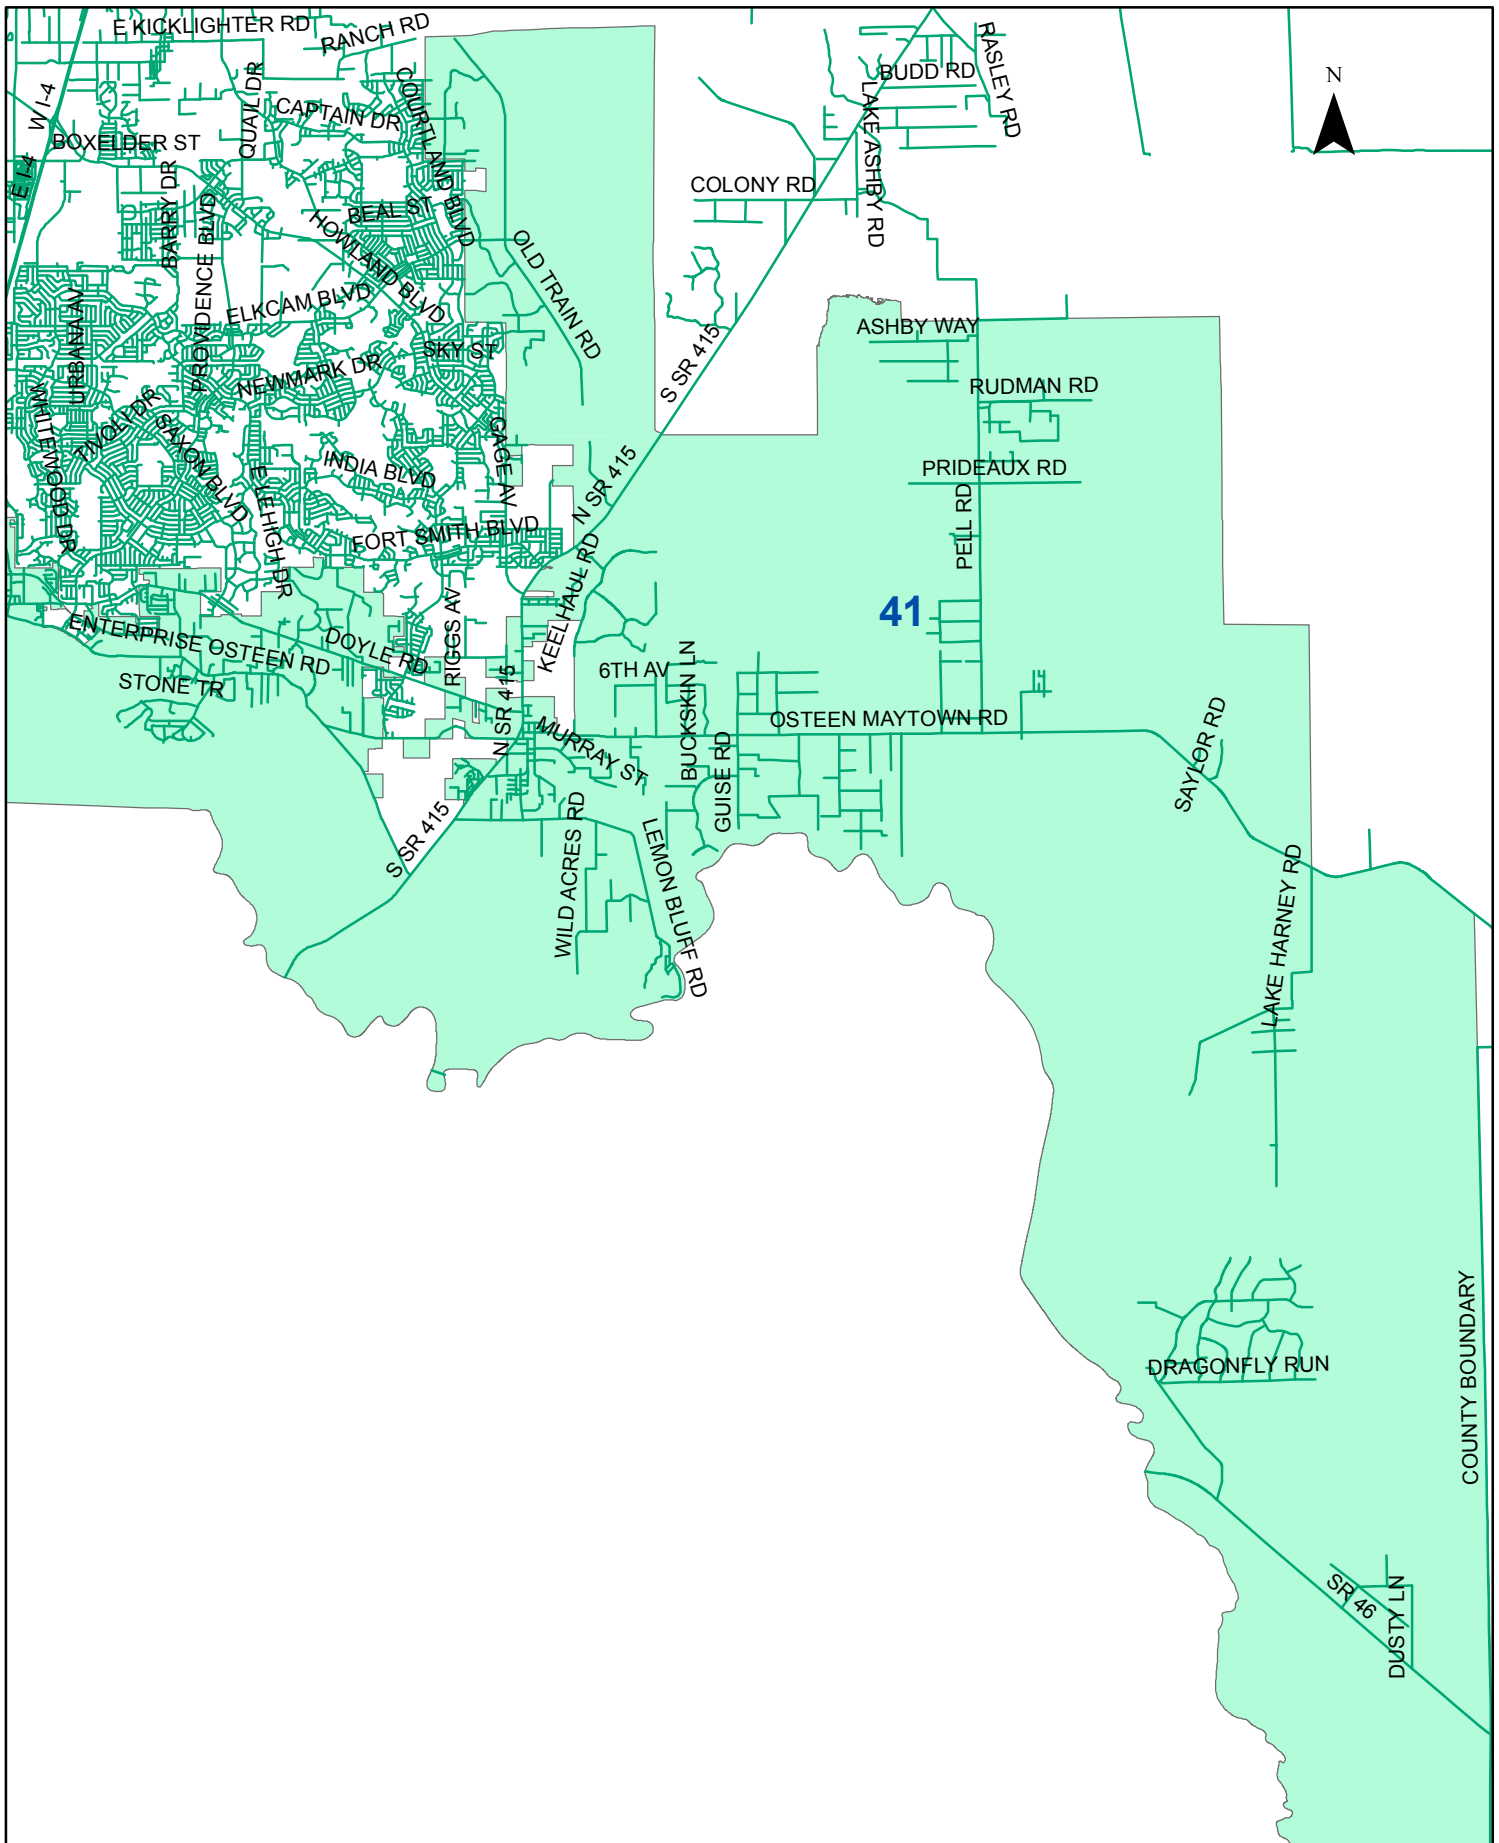

# Volusia County Sheriff District 4

0 0.75 1.5 3 4.5 6 Miles

Prepared by: Volusia County Sheriff's Office

# Volusia County Sheriff Zone 41

0 0.75 1.5 3 4.5 6 Miles

Prepared by: Volusia County Sheriff's Office