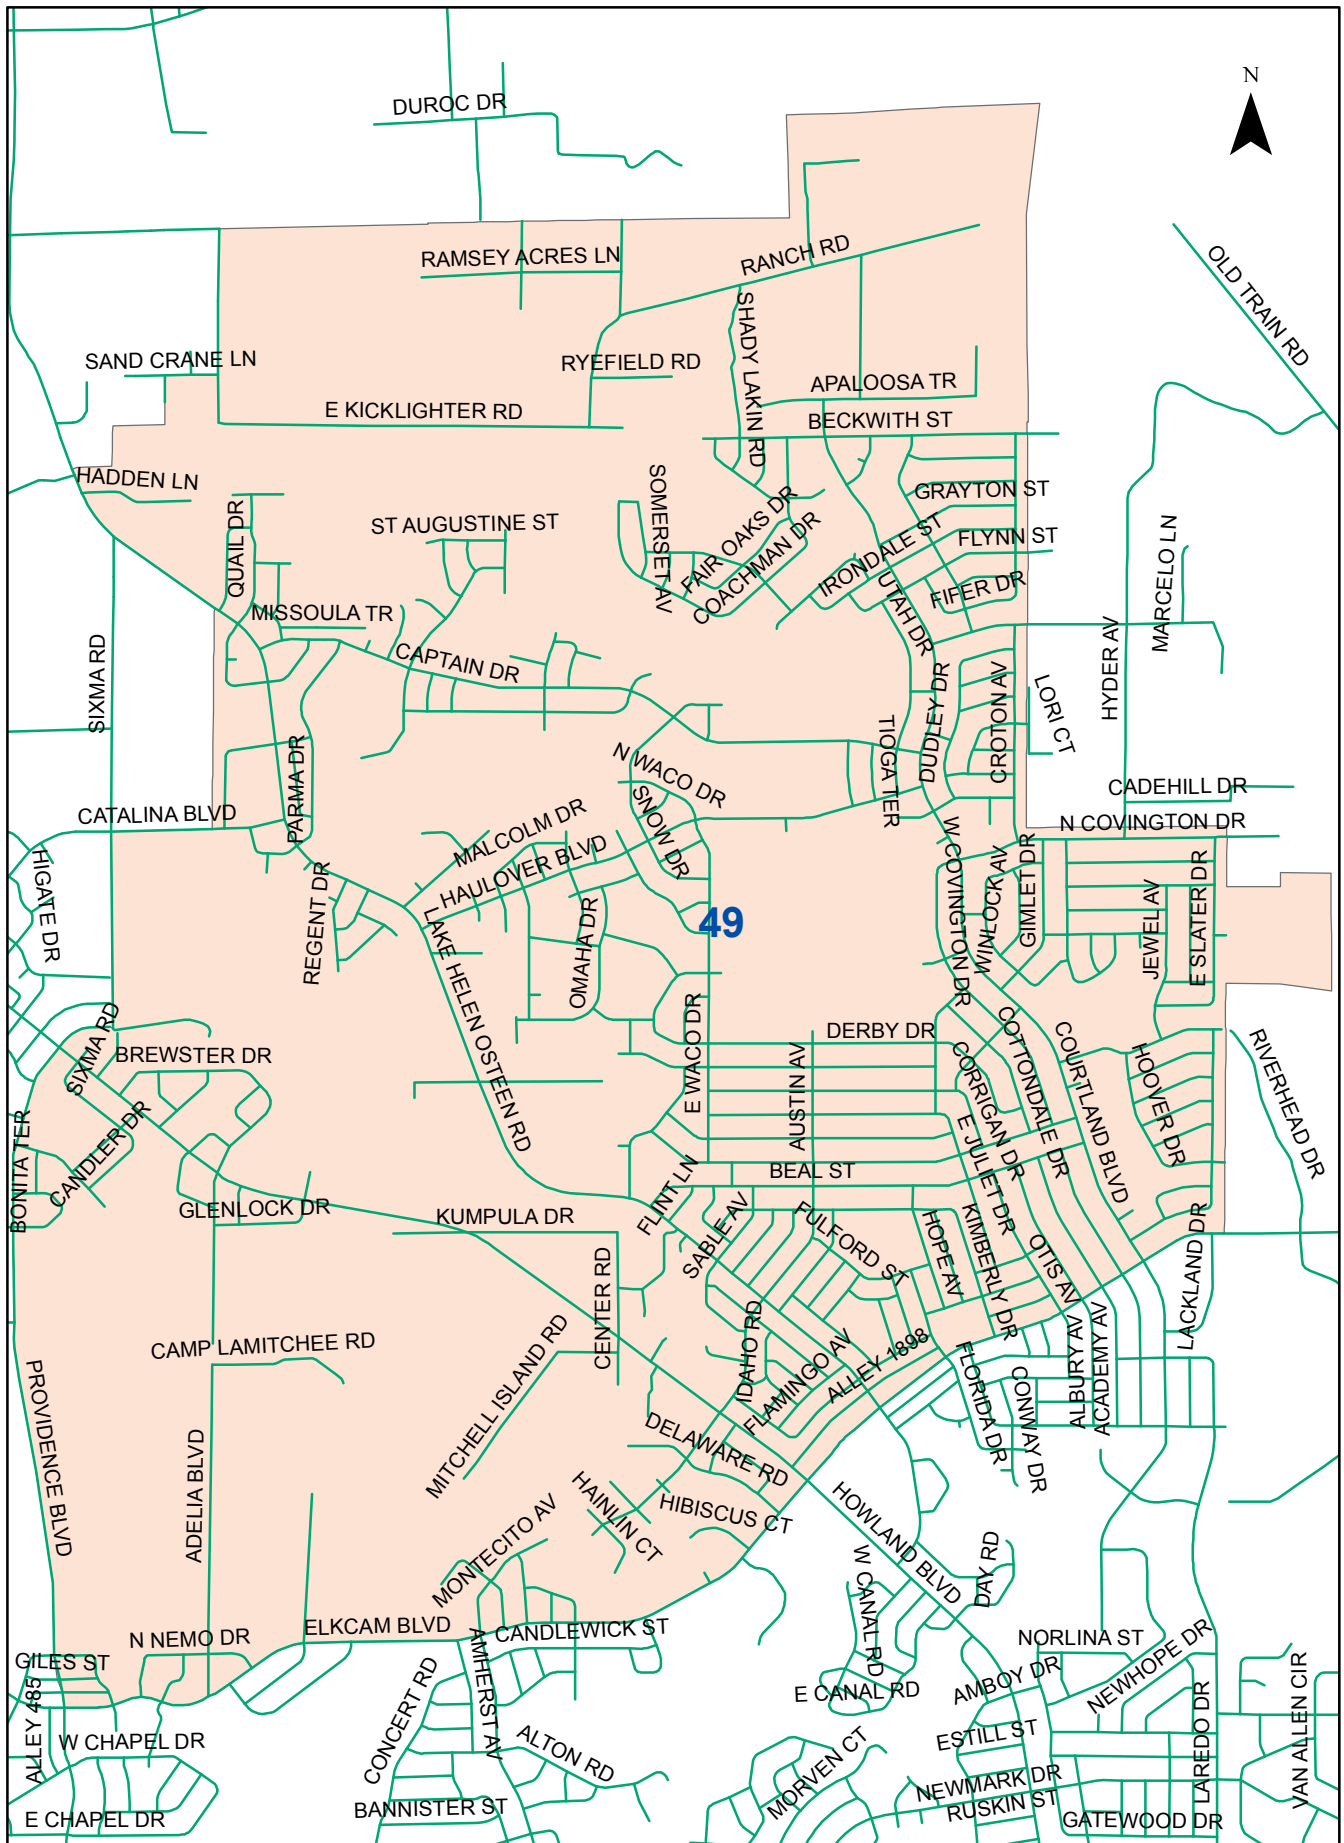

Volusia County Sheriff Zone 49

0 0.15 0.3 0.6 0.9 1.2 Miles

Prepared by: Volusia County Sheriff's Office