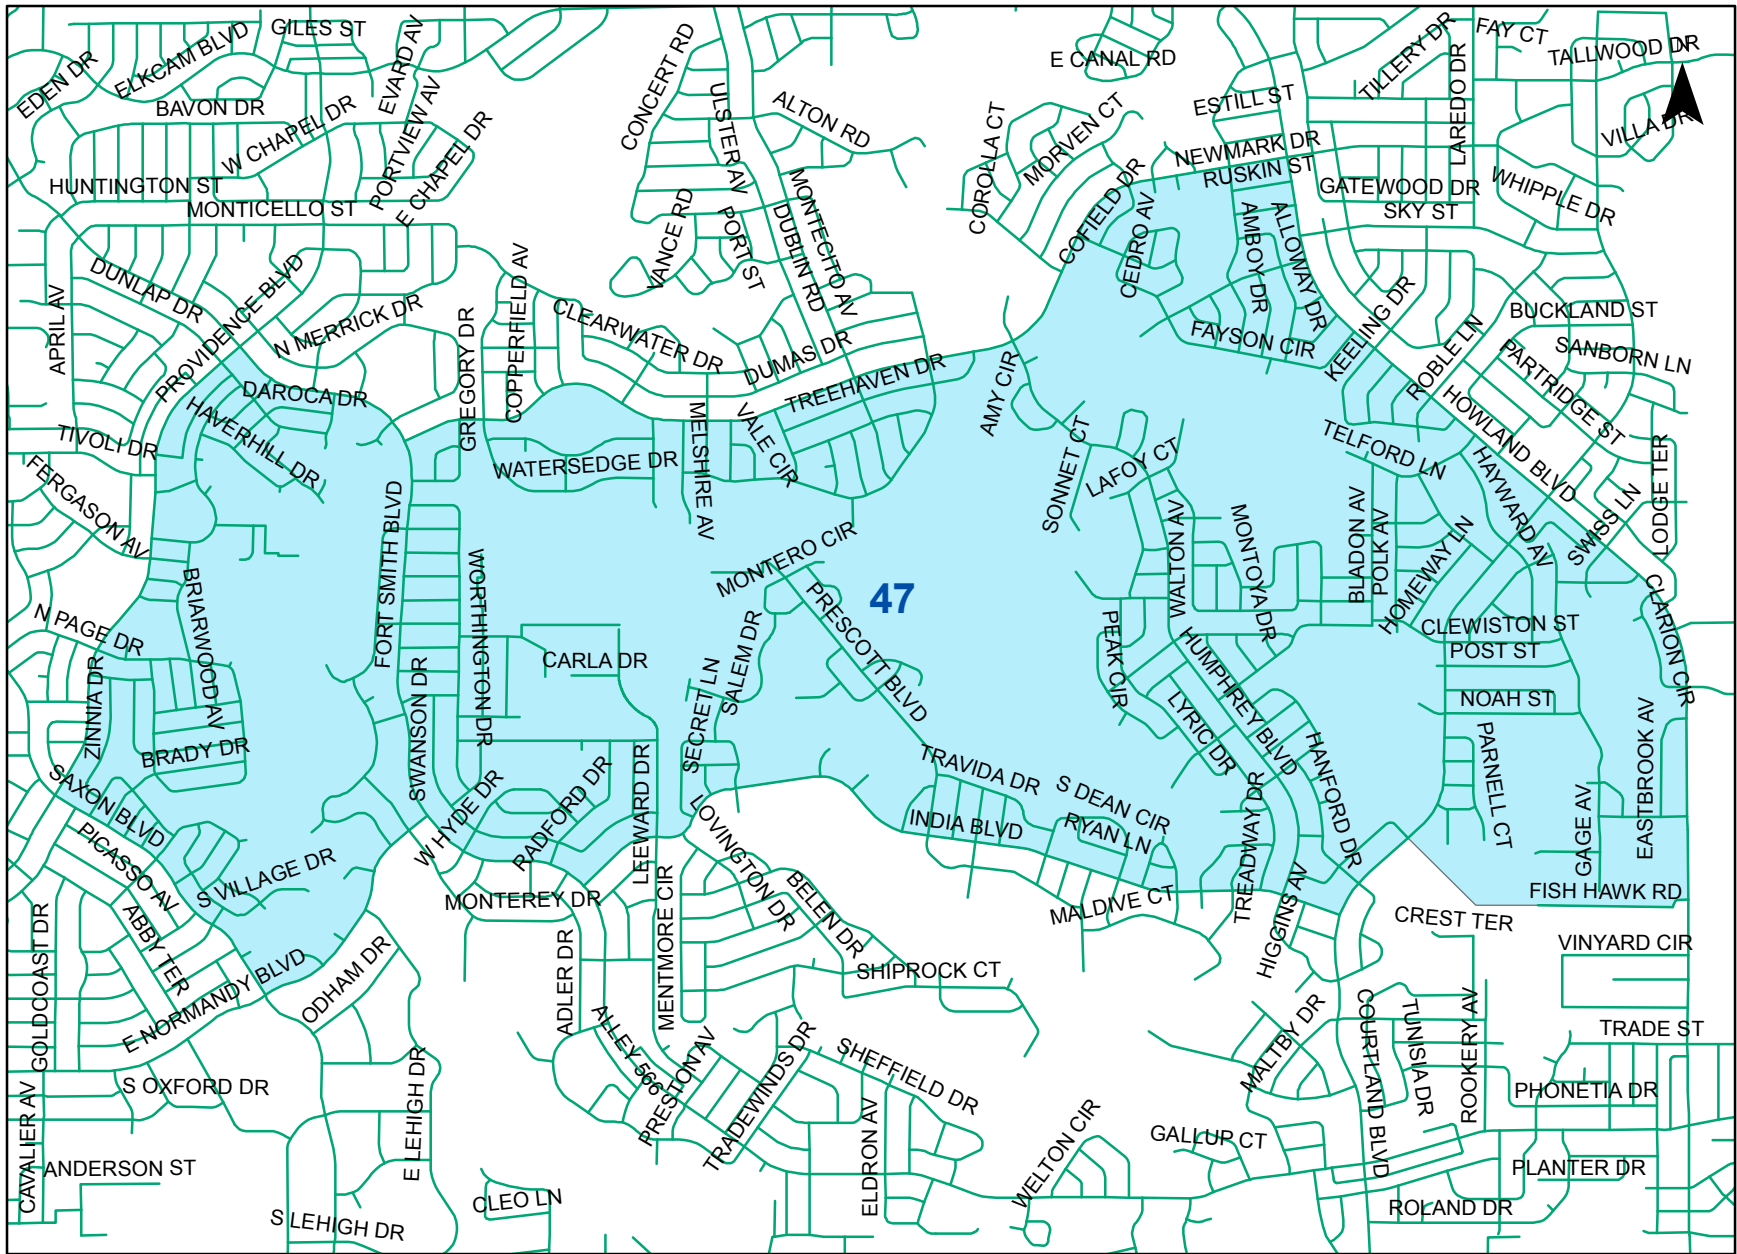

Volusia County Sheriff Zone 47

Prepared by: Volusia County Sheriff's Office