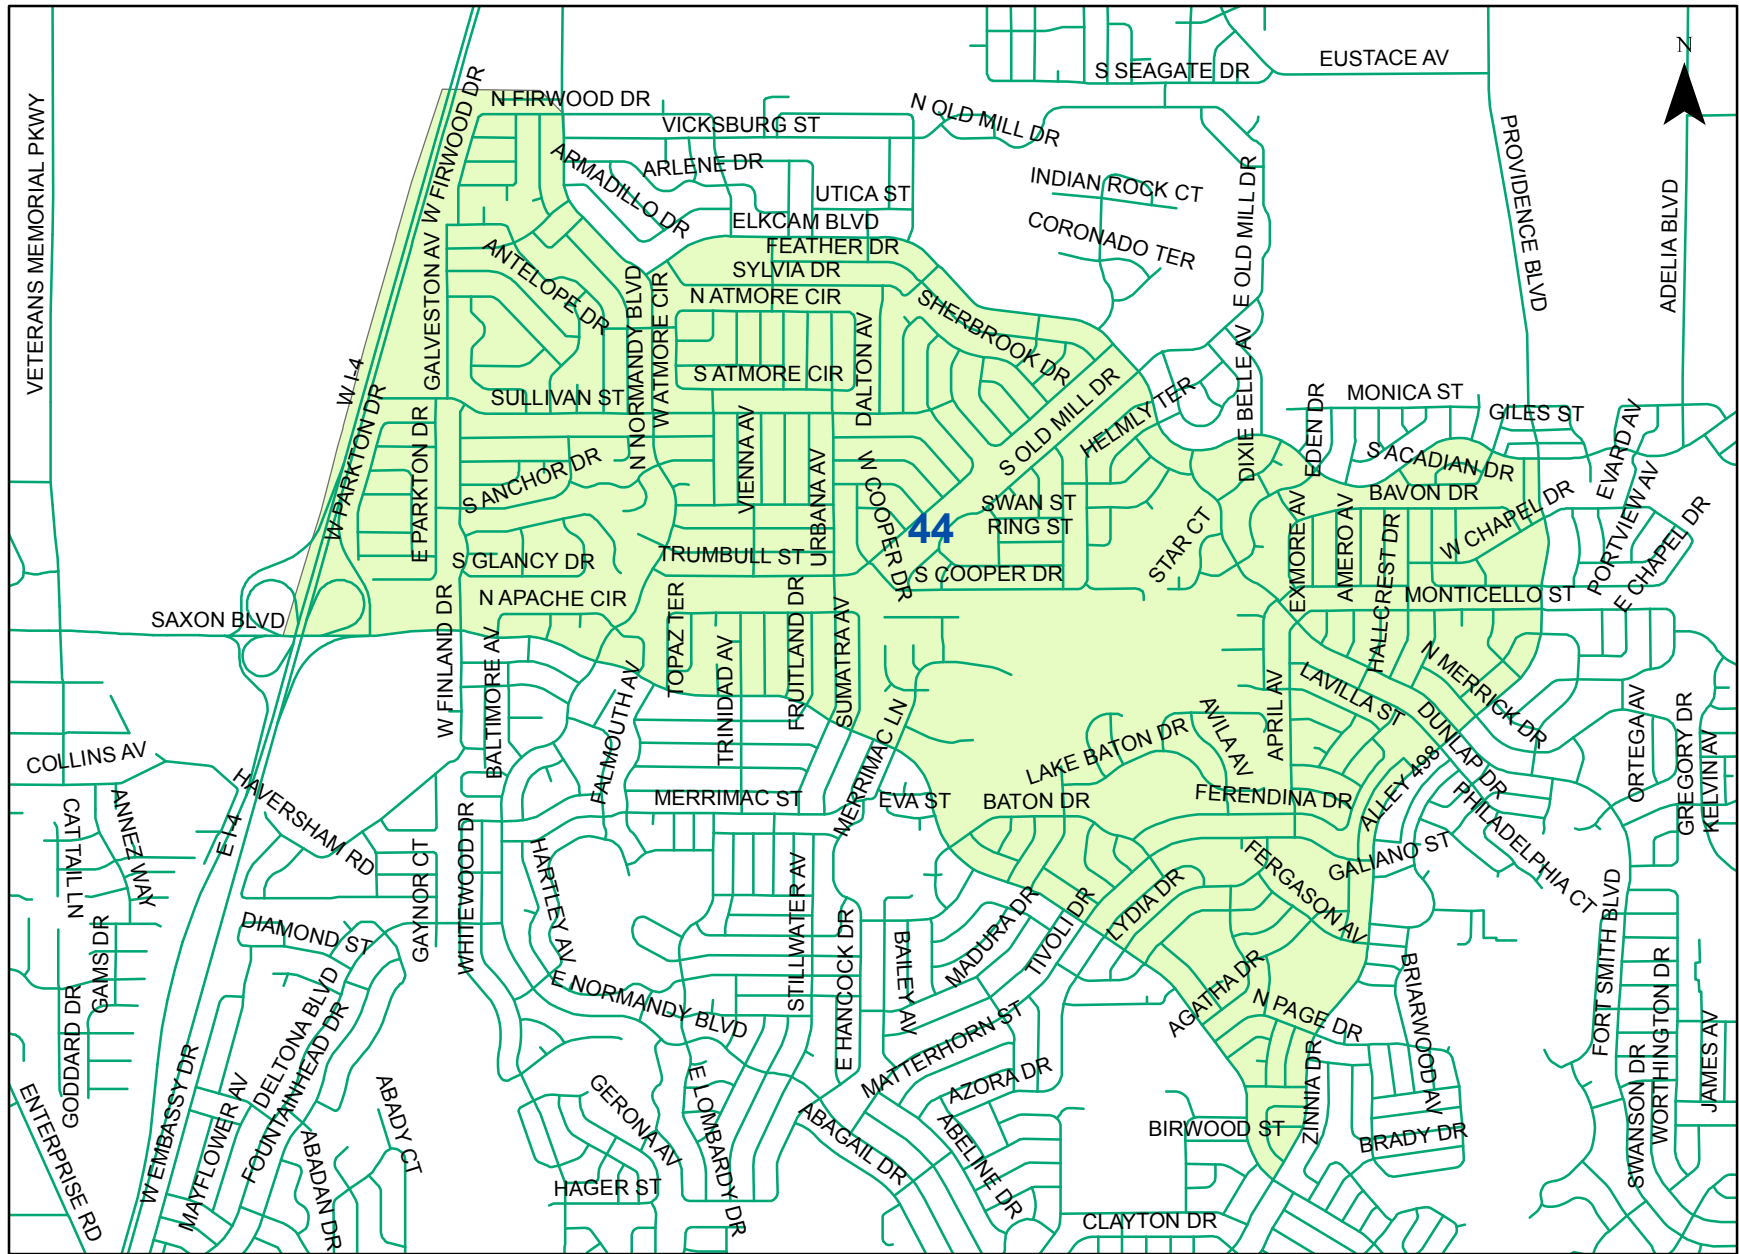

Volusia County Sheriff Zone 44

Prepared by: Volusia County Sheriff's Office