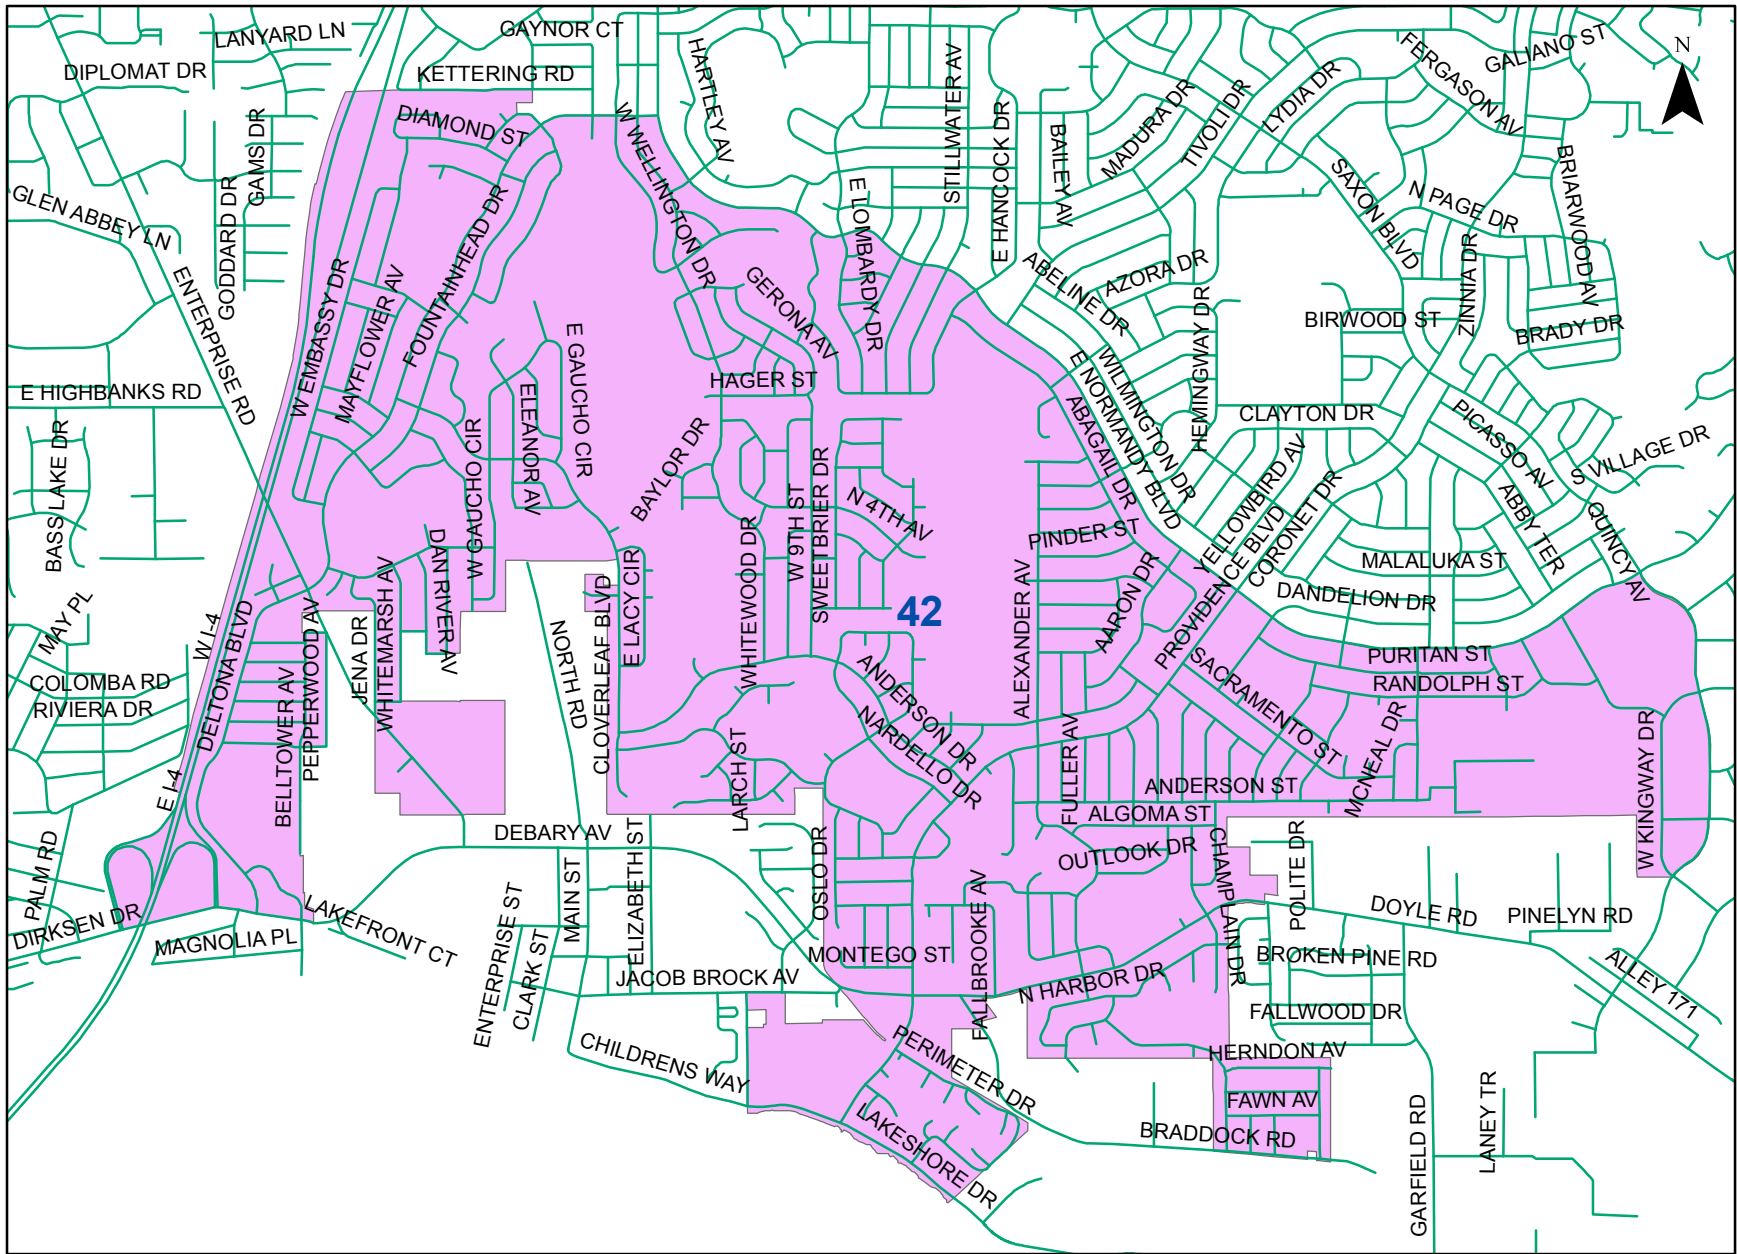

Volusia County Sheriff Zone 42

Prepared by: Volusia County Sheriff's Office