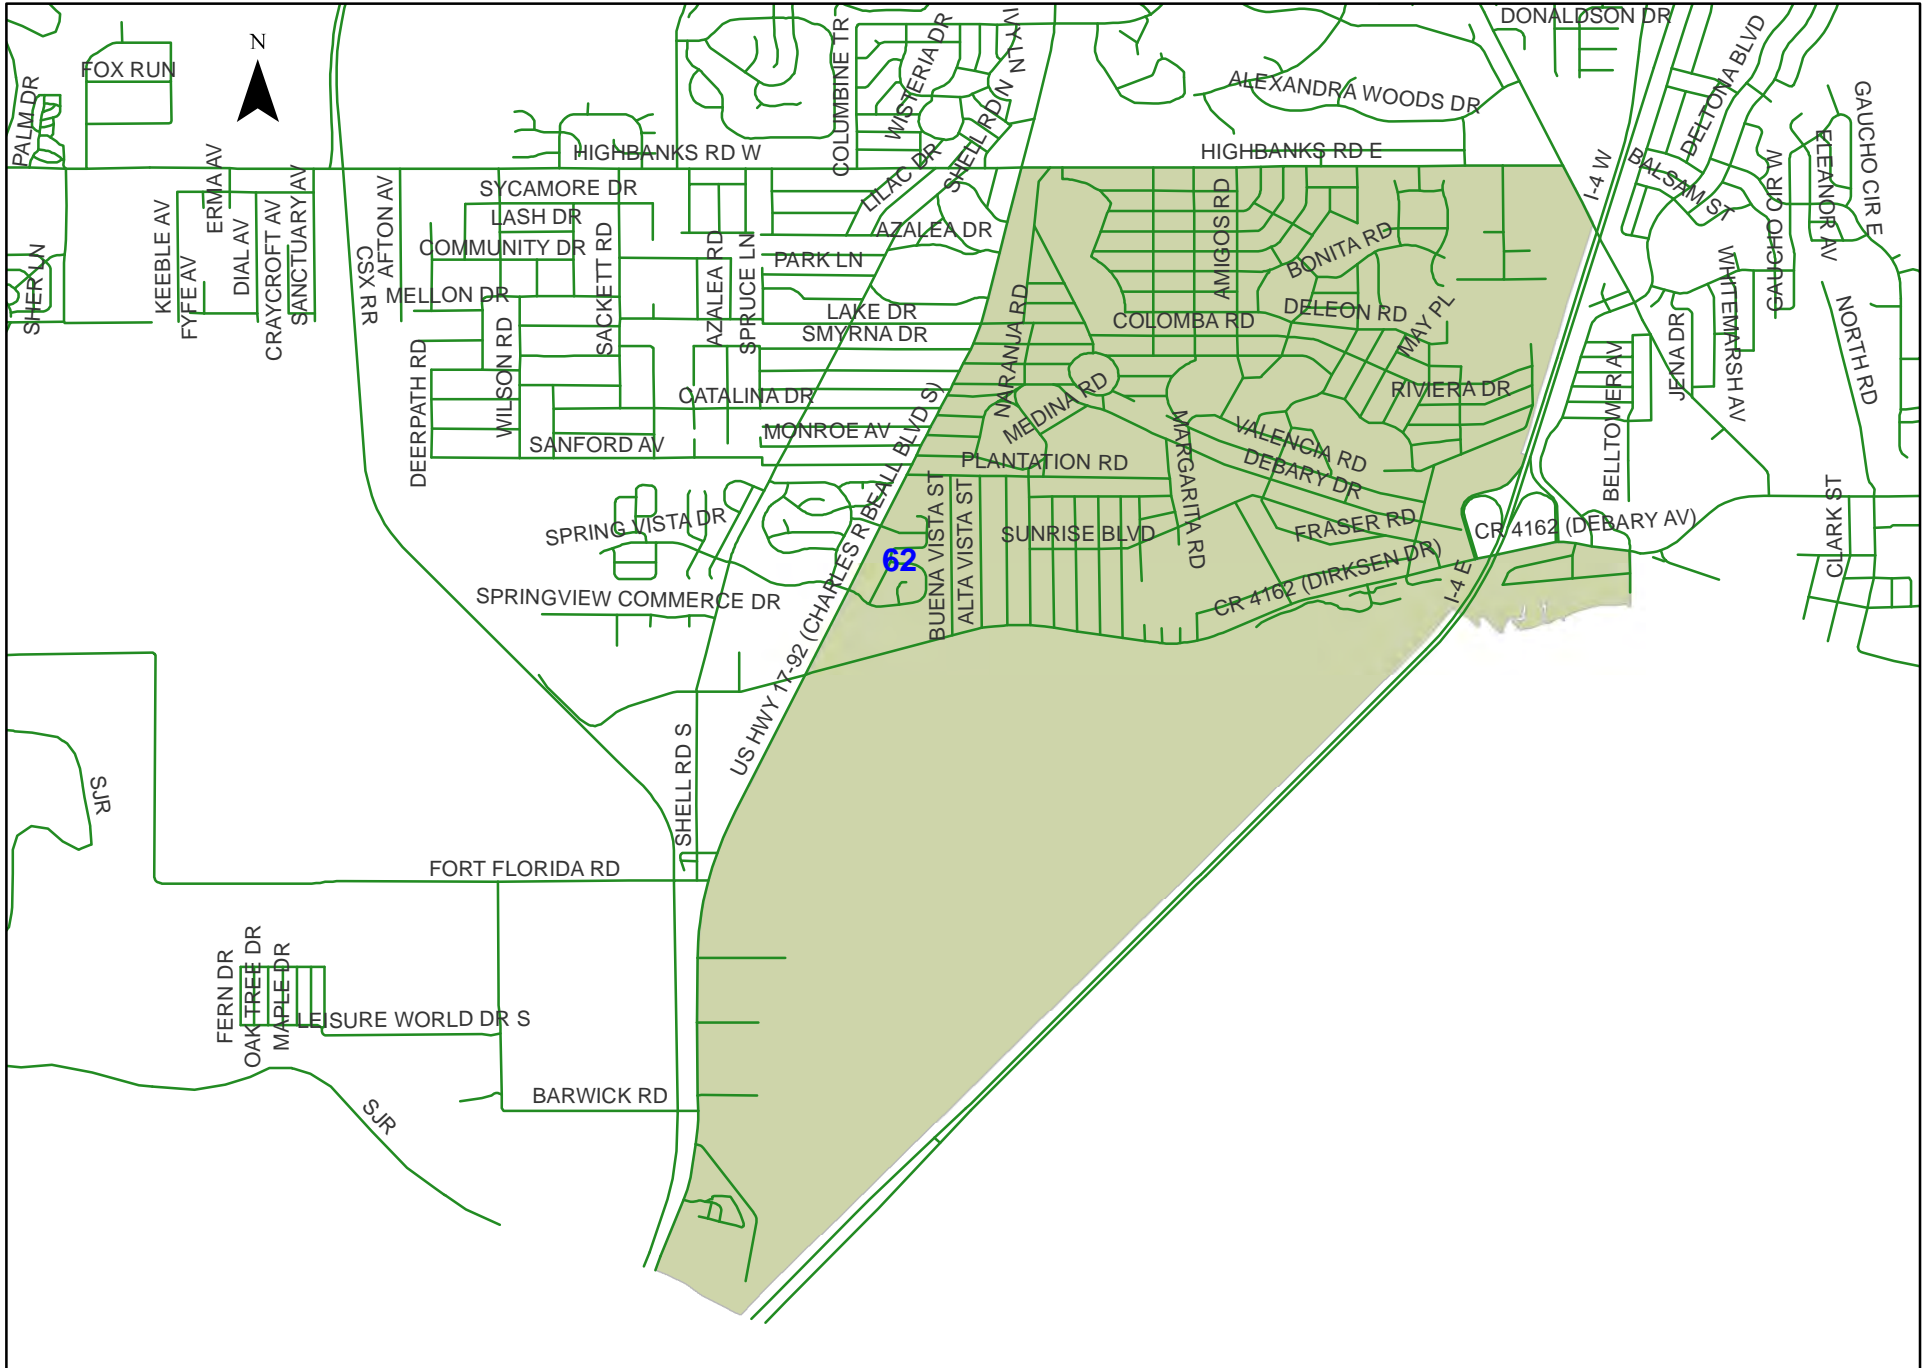

Volusia County Sheriff District 6

**Prepared by: Volusia County
Sheriff's Office**

Volusia County Sheriff Zone 61

61

Prepared by: Volusia County Sheriff's Office

Volusia County Sheriff Zone 62

Prepared by: Volusia County Sheriff's Office

Volusia County Sheriff Zone 63

Prepared by: Volusia County Sheriff's Office

Volusia County Sheriff Zone 64

0 0.3 0.6 1.2 1.8 2.4 Miles

Prepared by: Volusia County Sheriff's Office