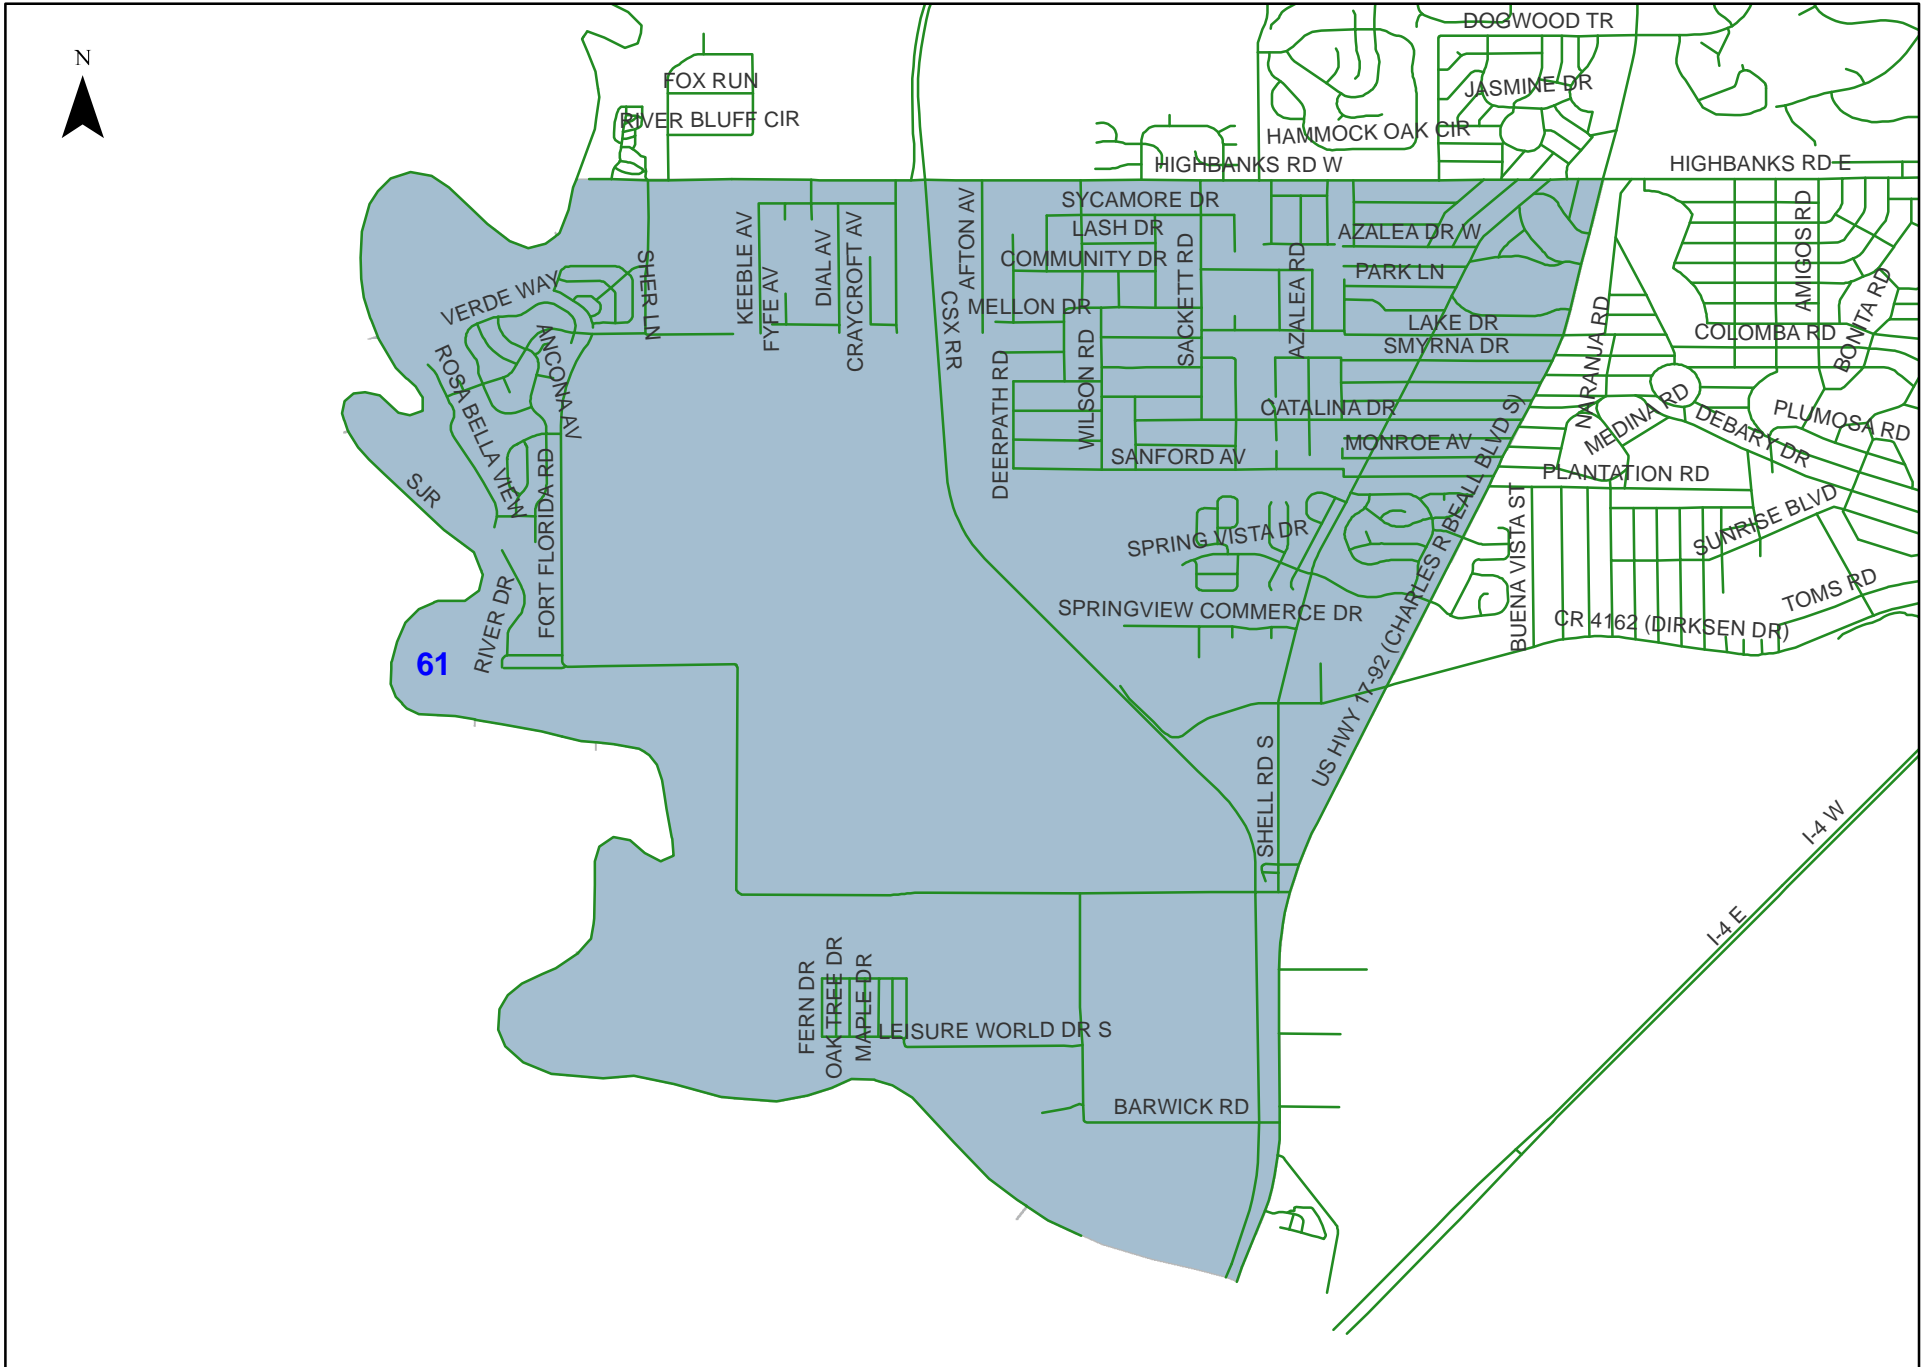

Volusia County Sheriff District 6

**Prepared by: Volusia County
Sheriff's Office**

Volusia County Sheriff Zone 61

61

Prepared by: Volusia County Sheriff's Office

Volusia County Sheriff Zone 62

Prepared by: Volusia County Sheriff's Office

Volusia County Sheriff Zone 63

Prepared by: Volusia County Sheriff's Office

Volusia County Sheriff Zone 64

0 0.3 0.6 1.2 1.8 2.4 Miles

Prepared by: Volusia County Sheriff's Office