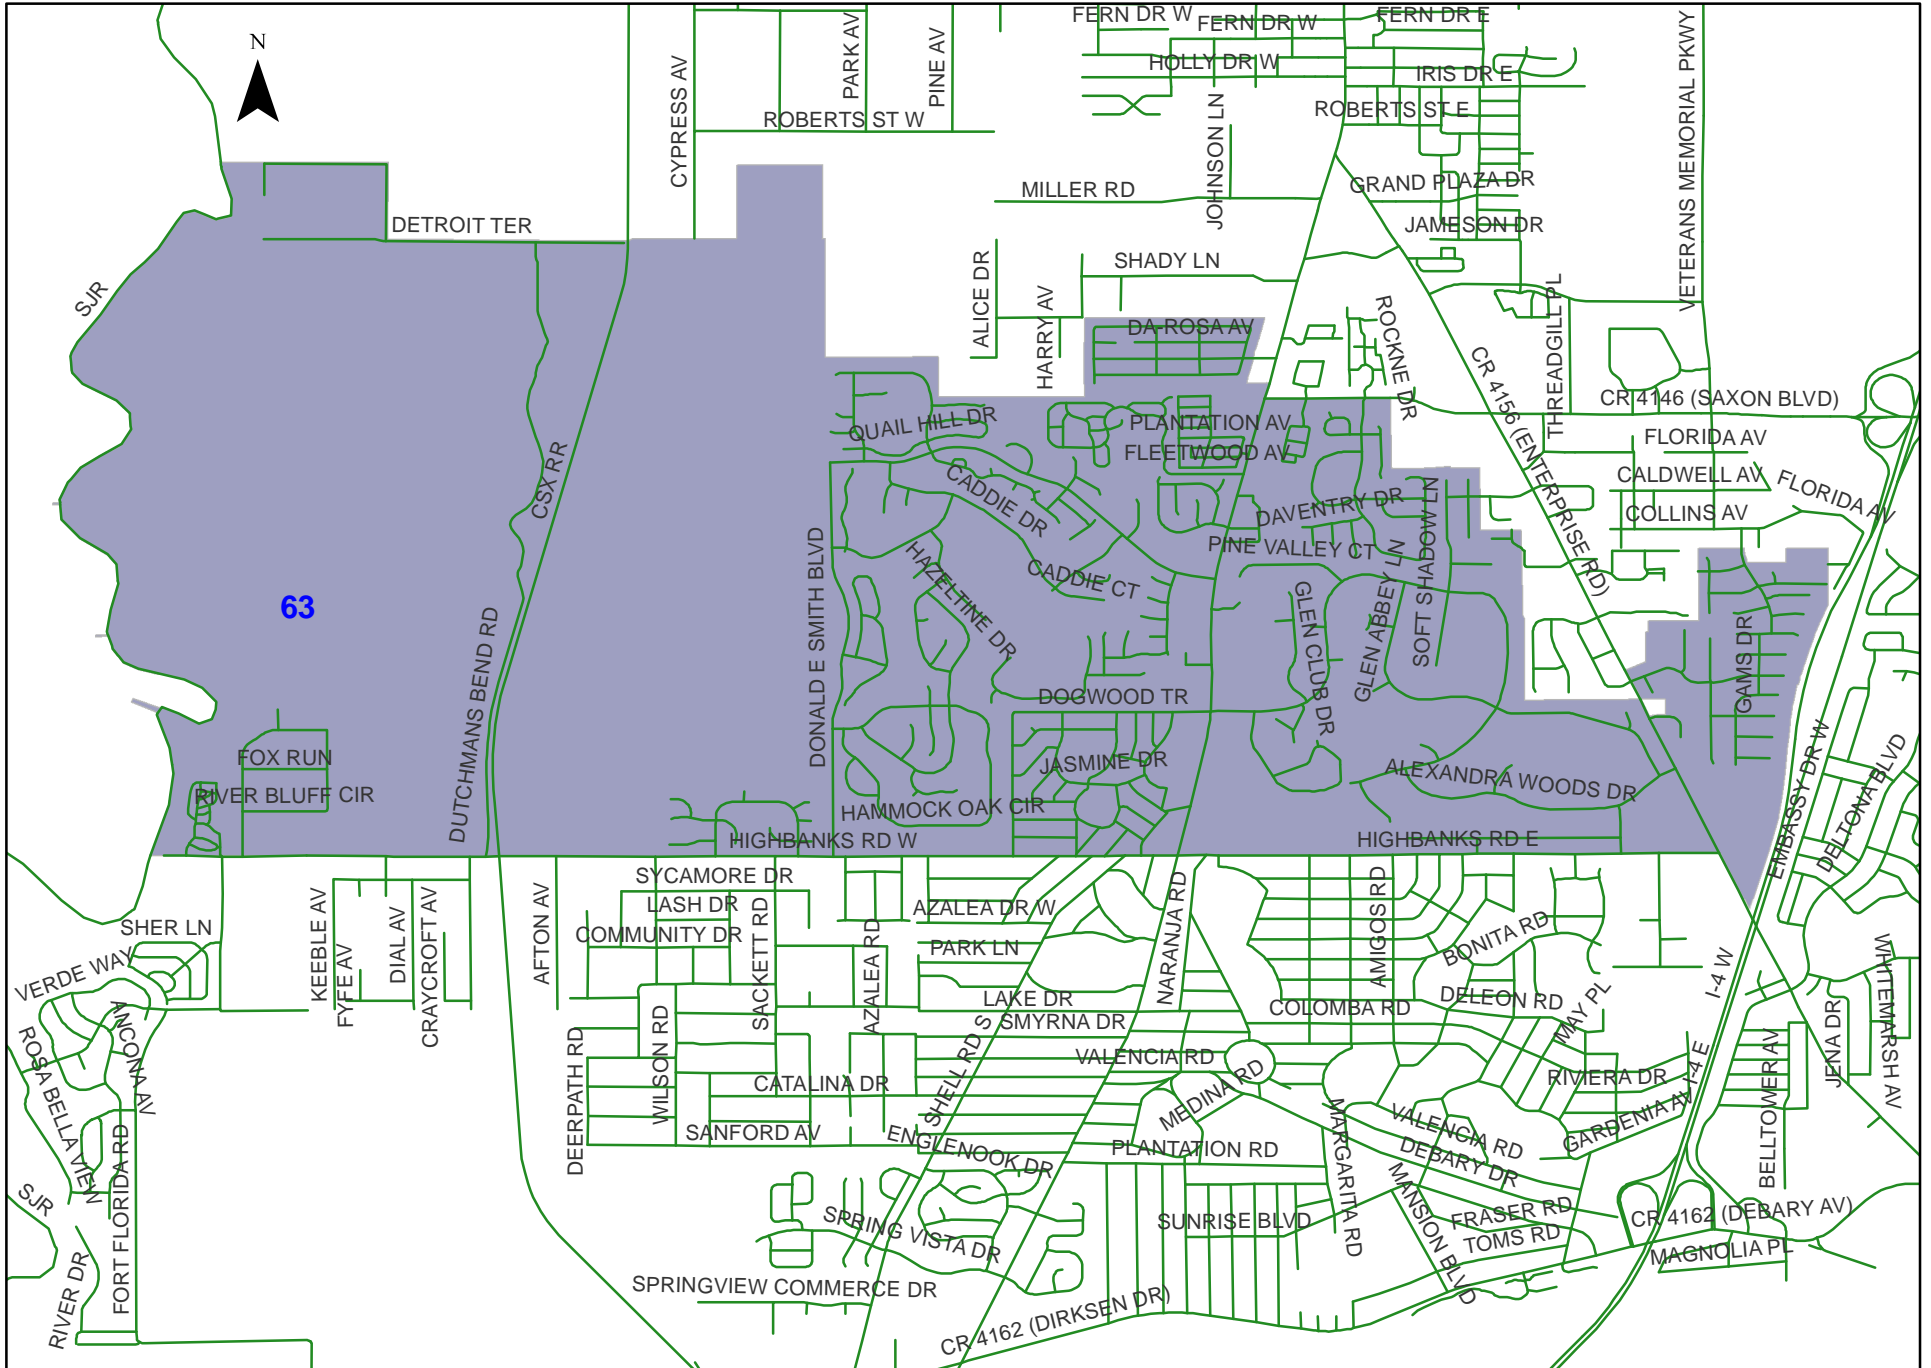

Volusia County Sheriff District 6

**Prepared by: Volusia County
Sheriff's Office**

Volusia County Sheriff Zone 61

61

Prepared by: Volusia County Sheriff's Office

Volusia County Sheriff Zone 62

Prepared by: Volusia County Sheriff's Office

Volusia County Sheriff Zone 63

Prepared by: Volusia County Sheriff's Office

Volusia County Sheriff Zone 64

0 0.3 0.6 1.2 1.8 2.4 Miles

Prepared by: Volusia County Sheriff's Office