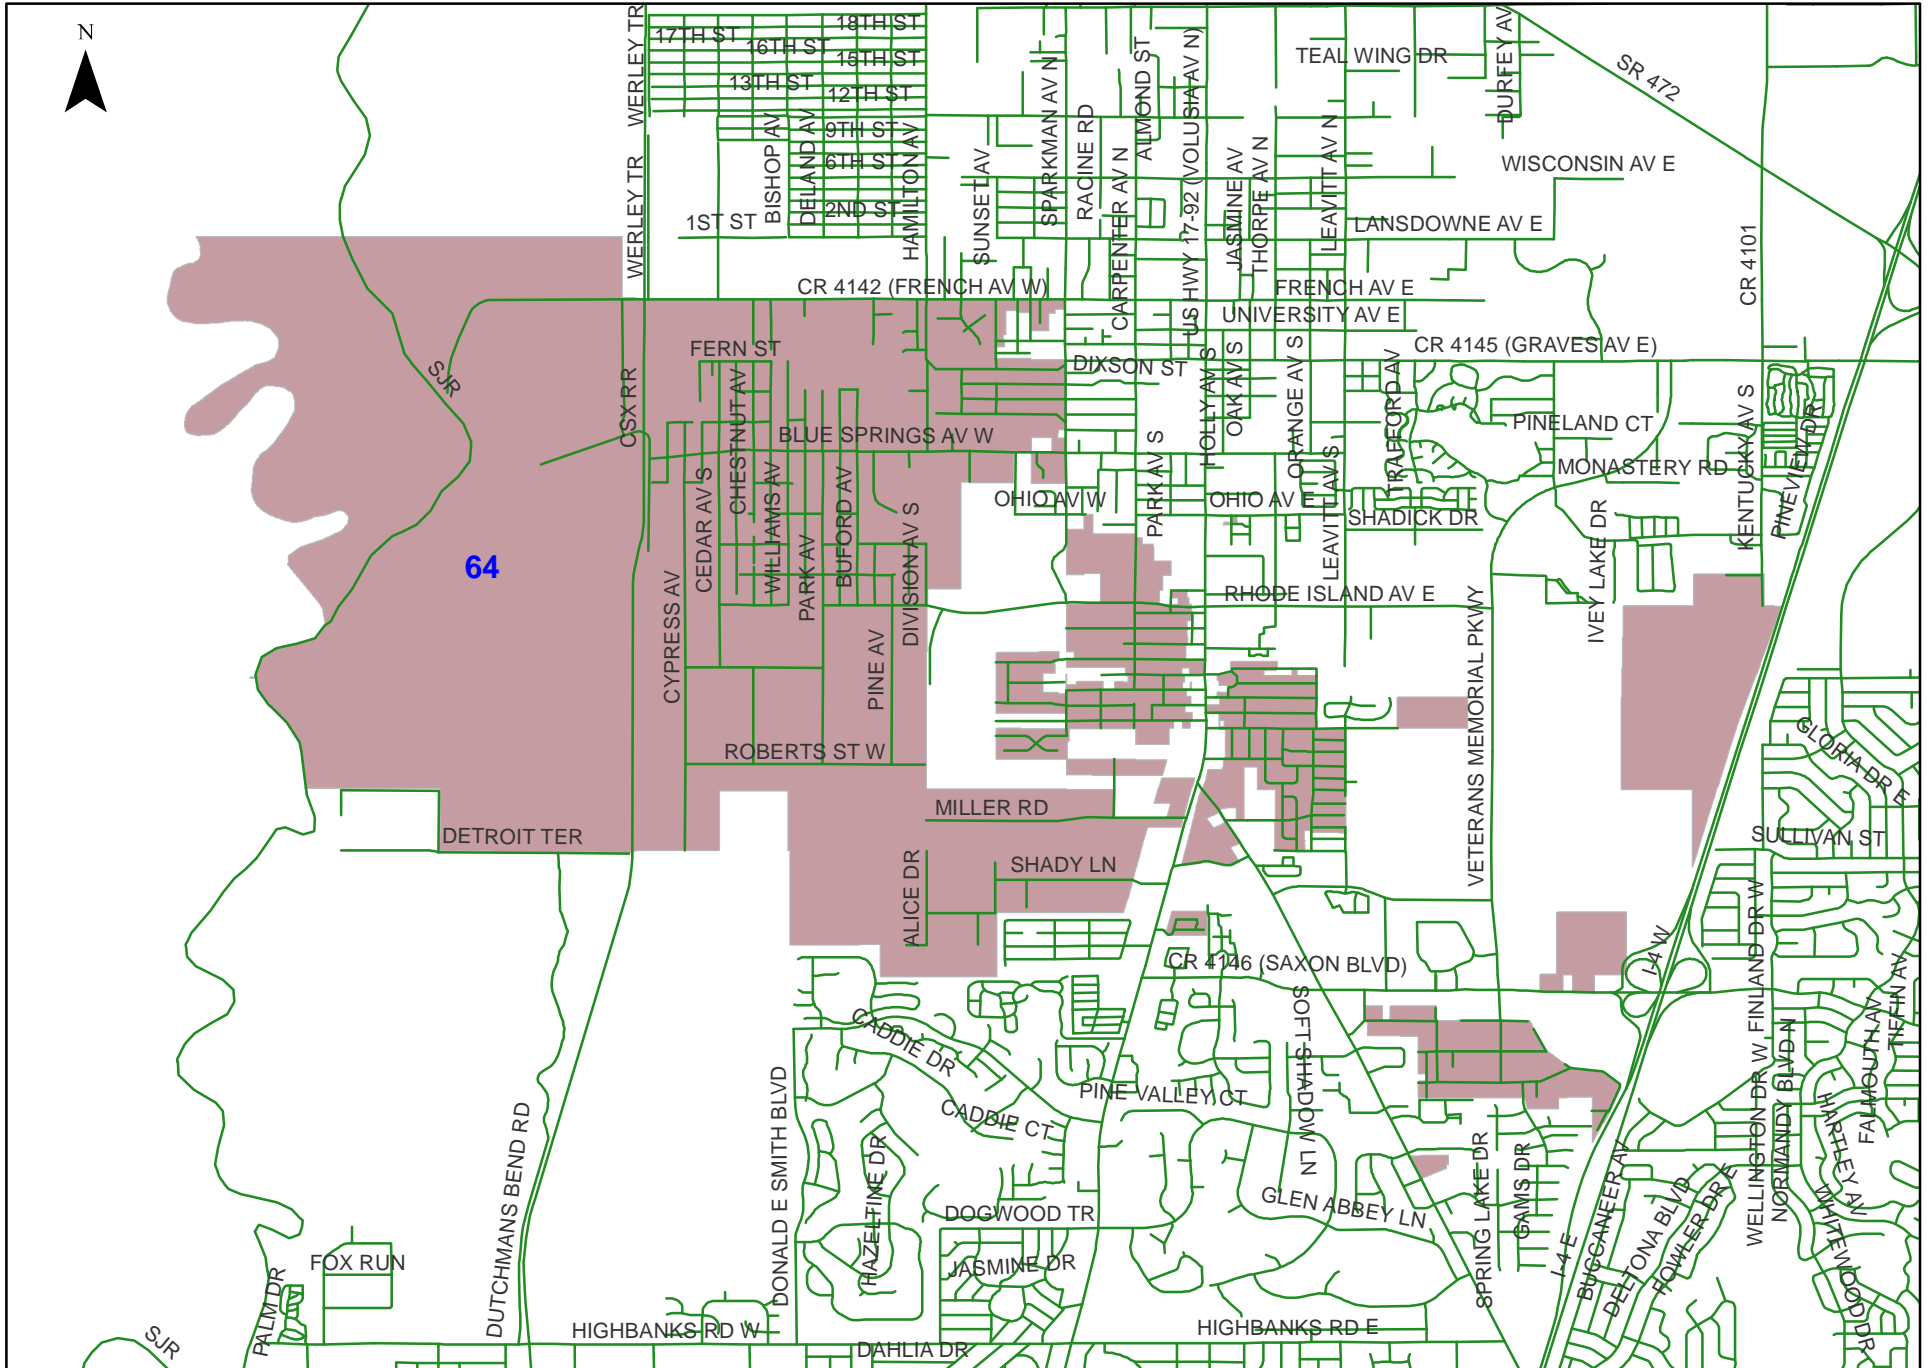

Volusia County Sheriff District 6

**Prepared by: Volusia County
Sheriff's Office**

Volusia County Sheriff Zone 61

61

Prepared by: Volusia County Sheriff's Office

Volusia County Sheriff Zone 62

Prepared by: Volusia County Sheriff's Office

Volusia County Sheriff Zone 63

Prepared by: Volusia County Sheriff's Office

Volusia County Sheriff Zone 64

0 0.3 0.6 1.2 1.8 2.4 Miles

Prepared by: Volusia County Sheriff's Office