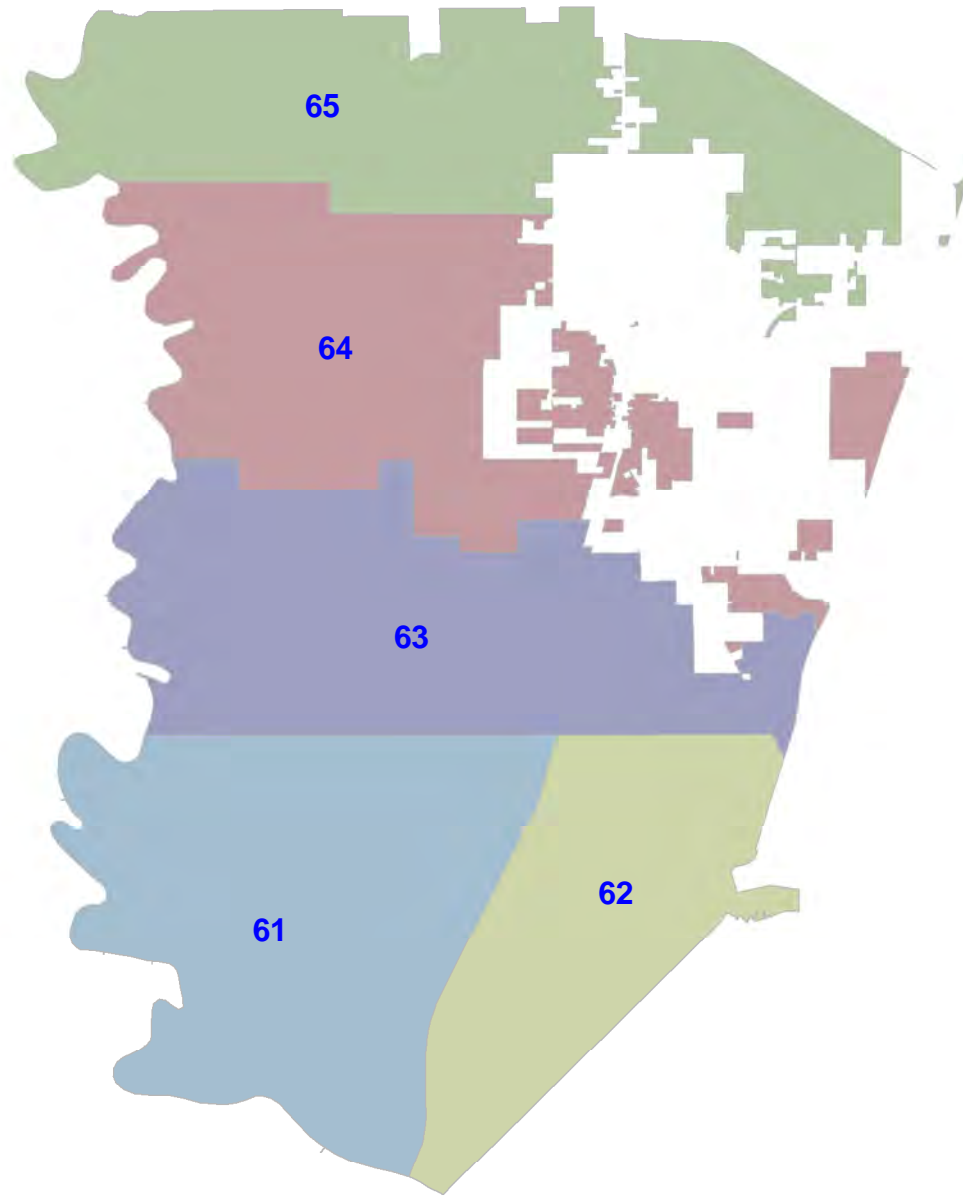

Volusia County Sheriff District 6

**Prepared by: Volusia County
Sheriff's Office**

Volusia County Sheriff Zone 61

61

Prepared by: Volusia County Sheriff's Office

Volusia County Sheriff Zone 62

Prepared by: Volusia County Sheriff's Office

Volusia County Sheriff Zone 63

Prepared by: Volusia County Sheriff's Office

Volusia County Sheriff Zone 64

0 0.3 0.6 1.2 1.8 2.4 Miles

Prepared by: Volusia County Sheriff's Office