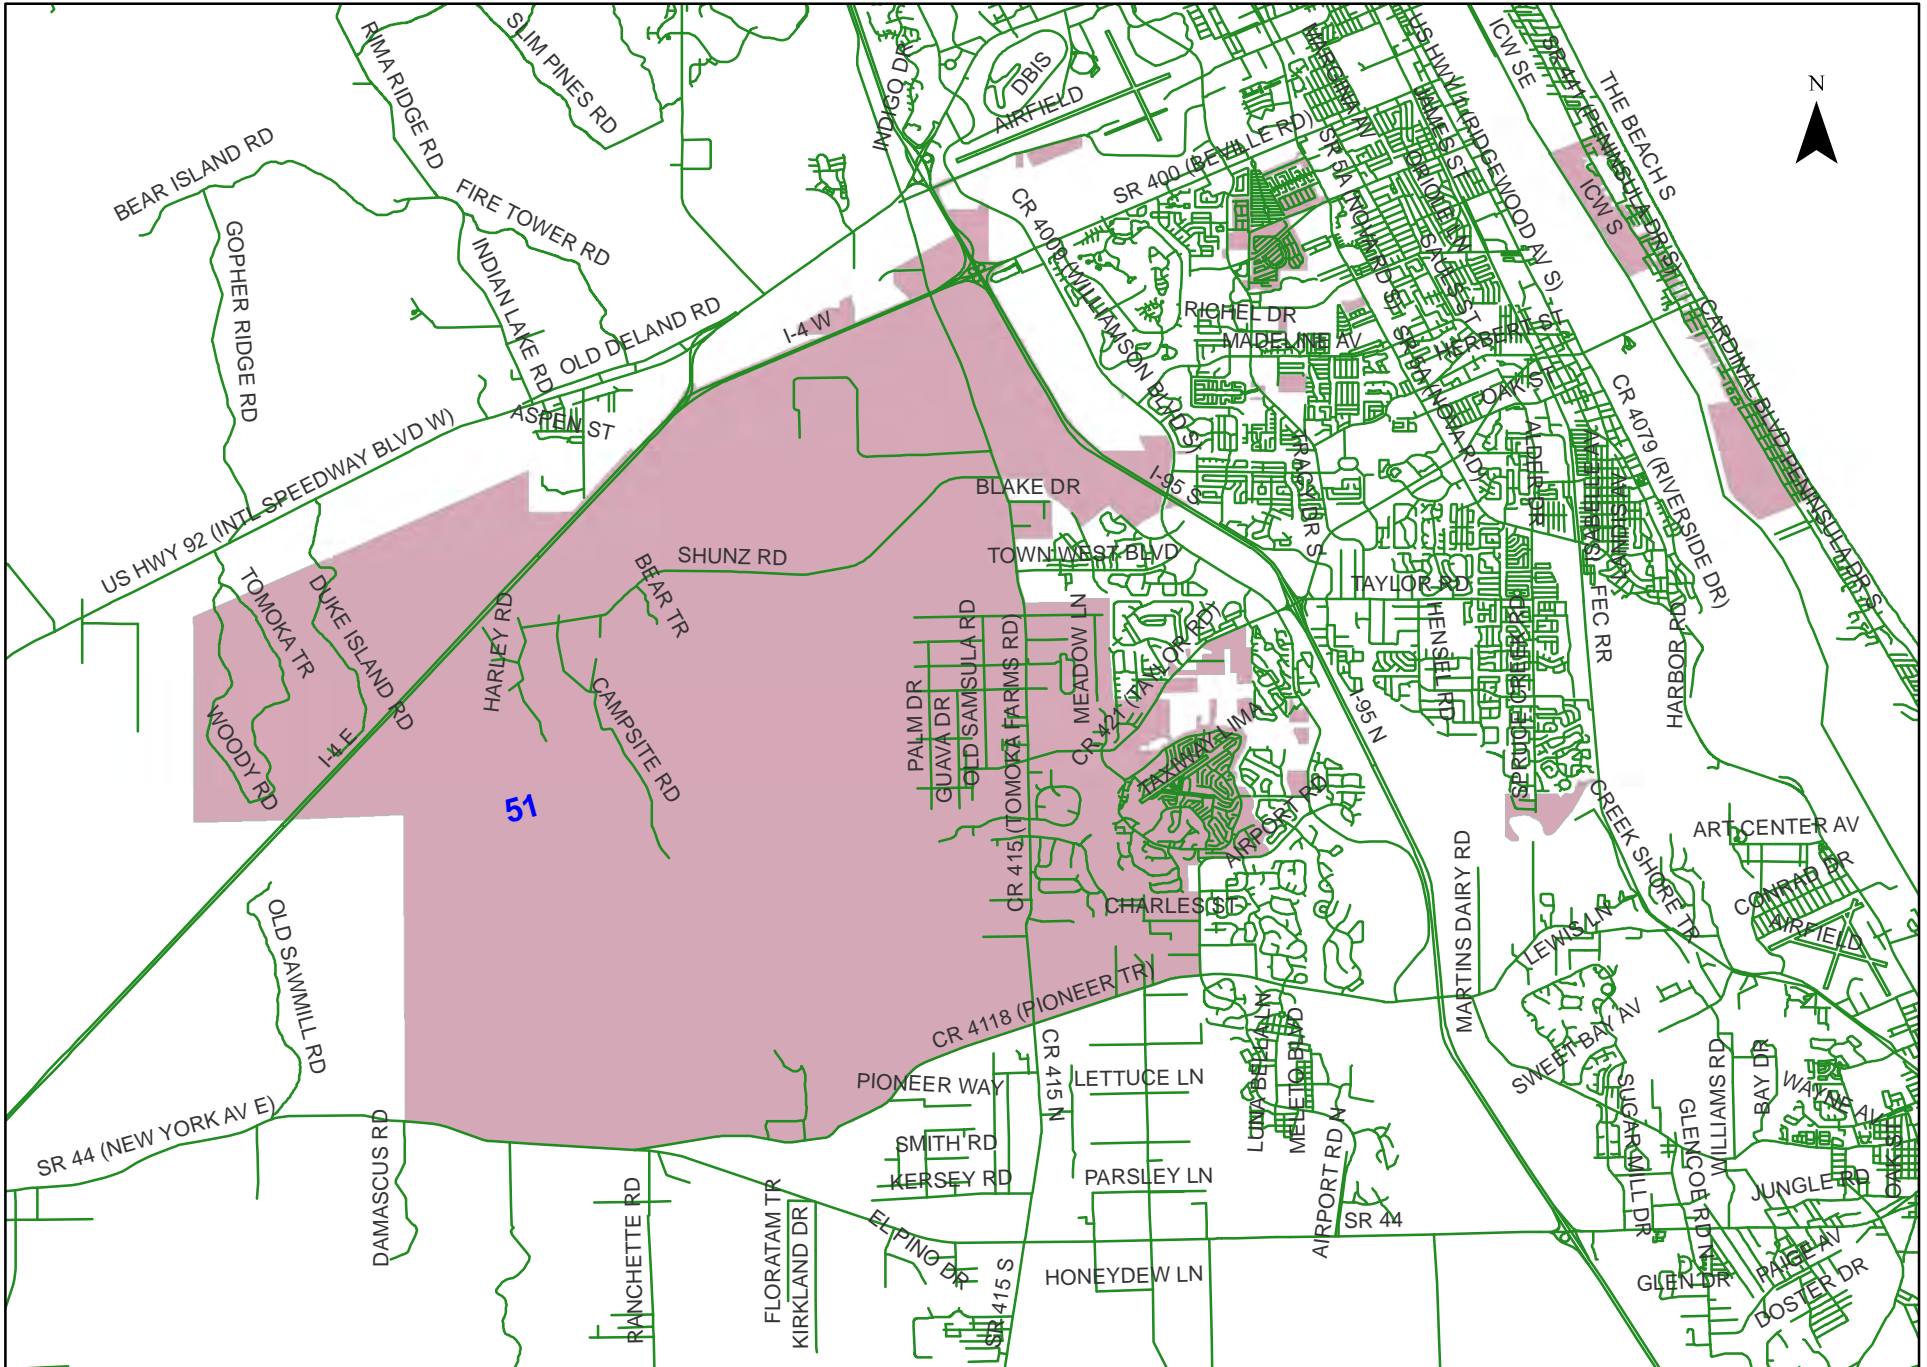

Volusia County Sheriff District 3 South

0 1.5 3 6 9 12 Miles

Prepared by: Volusia County Sheriff's Office

Volusia County Sheriff Zone 51

0 0.75 1.5 3 4.5 6 Miles

Prepared by: Volusia County Sheriff's Office

Volusia County Sheriff Zone 52

0 0.75 1.5 3 4.5 6 Miles

Prepared by: Volusia County Sheriff's Office

Volusia County Sheriff Zone 53

Prepared by: Volusia County Sheriff's Office

Volusia County Sheriff Zone 54

0 0.375 0.75 1.5 2.25 3 Miles

Prepared by: Volusia County Sheriff's Office

Volusia County Sheriff Zone 55

0 0.25 0.5 1 1.5 2 Miles

Prepared by: Volusia County Sheriff's Office

Volusia County Sheriff Zone 56