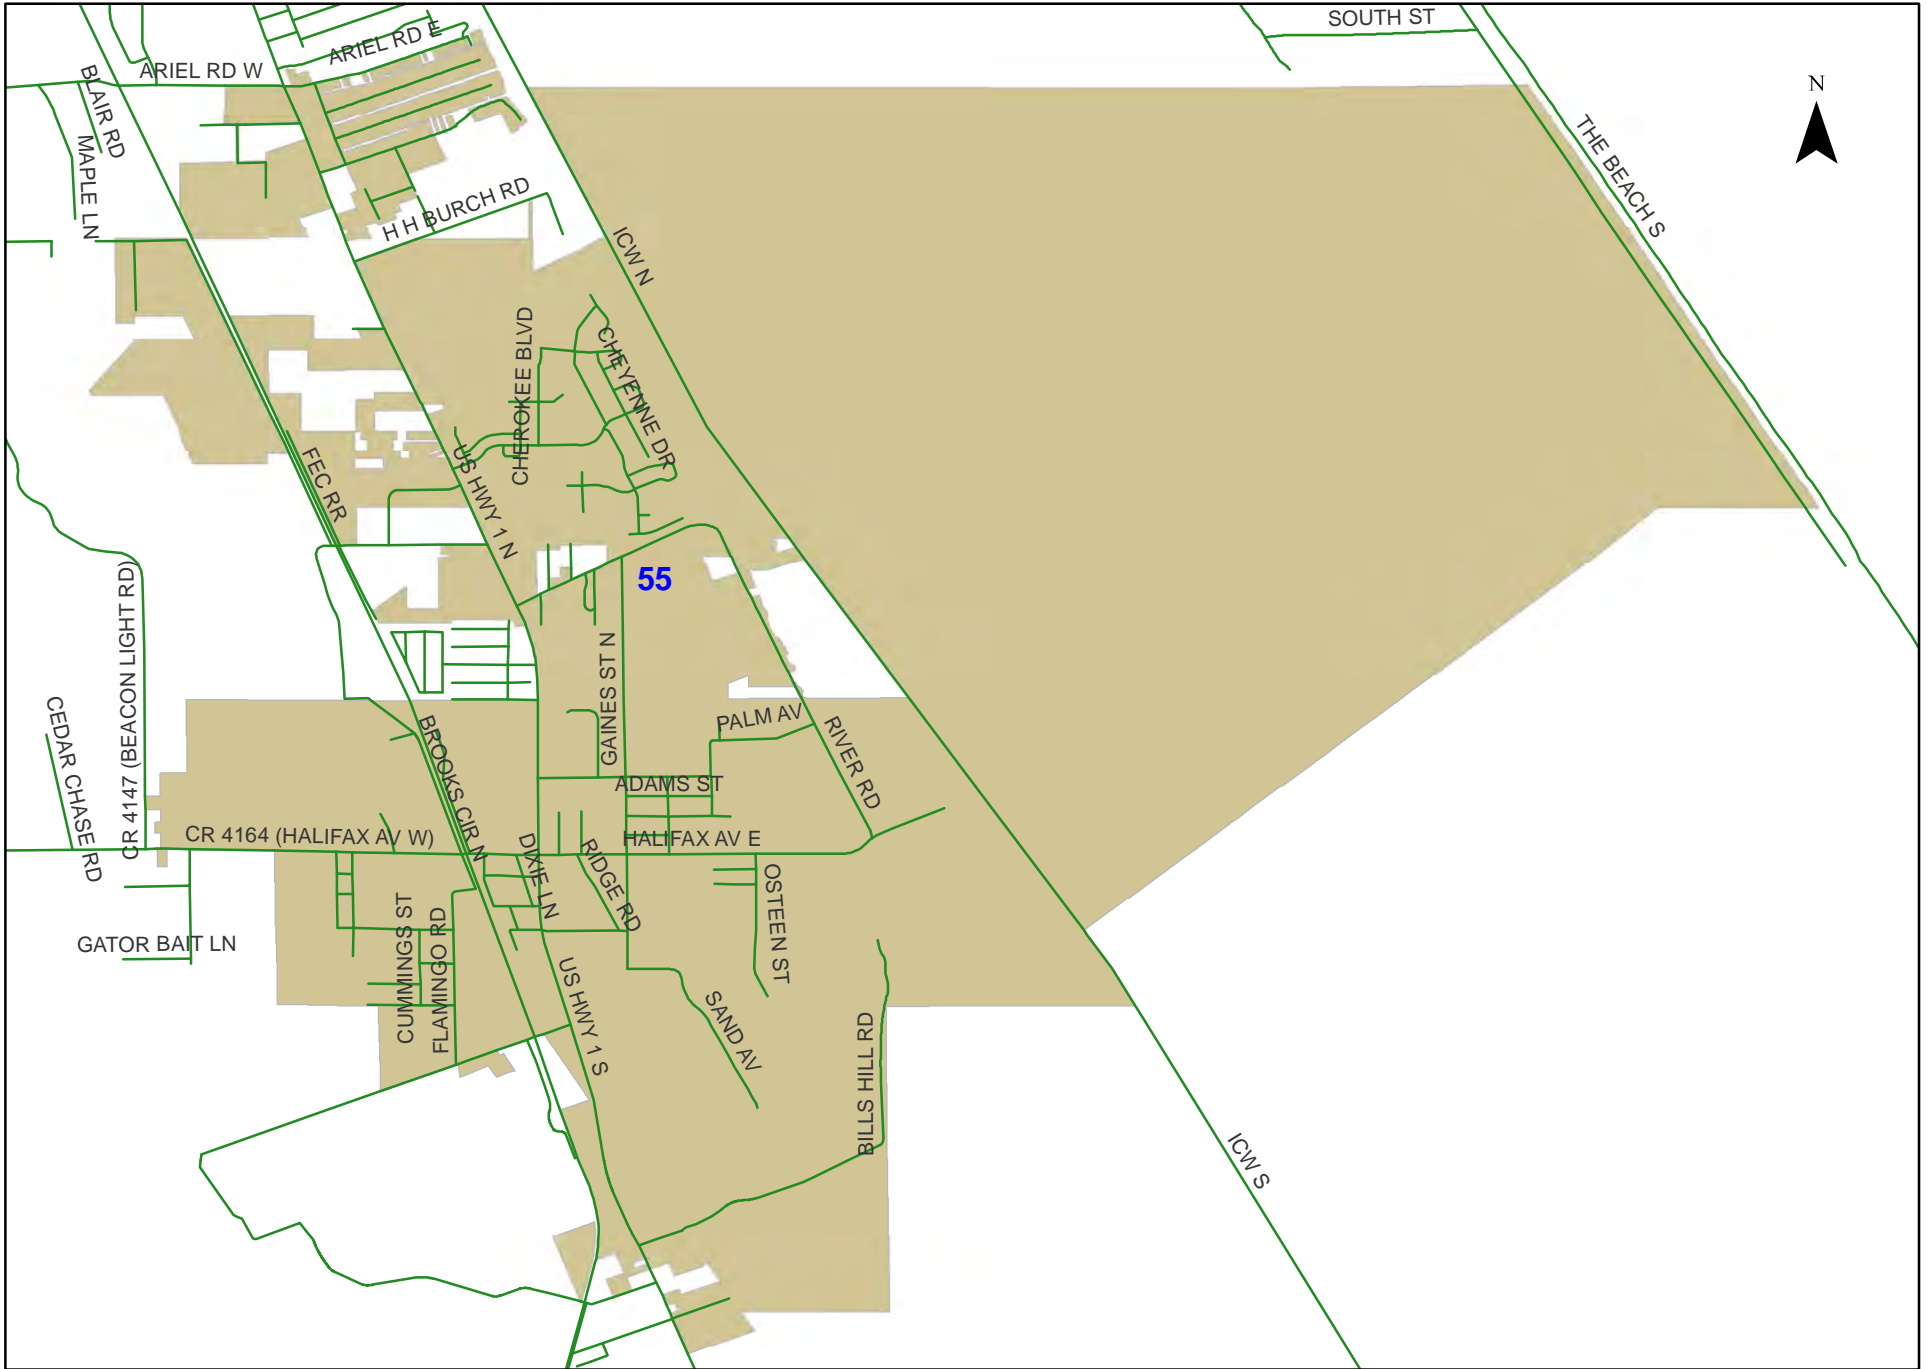

Volusia County Sheriff District 3 South

0 1.5 3 6 9 12 Miles

Prepared by: Volusia County Sheriff's Office

Volusia County Sheriff Zone 51

0 0.75 1.5 3 4.5 6 Miles

Prepared by: Volusia County Sheriff's Office

Volusia County Sheriff Zone 52

0 0.75 1.5 3 4.5 6 Miles

Prepared by: Volusia County Sheriff's Office

Volusia County Sheriff Zone 53

Prepared by: Volusia County Sheriff's Office

Volusia County Sheriff Zone 54

0 0.375 0.75 1.5 2.25 3 Miles

Prepared by: Volusia County Sheriff's Office

Volusia County Sheriff Zone 55

0 0.25 0.5 1 1.5 2 Miles

Prepared by: Volusia County Sheriff's Office

Volusia County Sheriff Zone 56