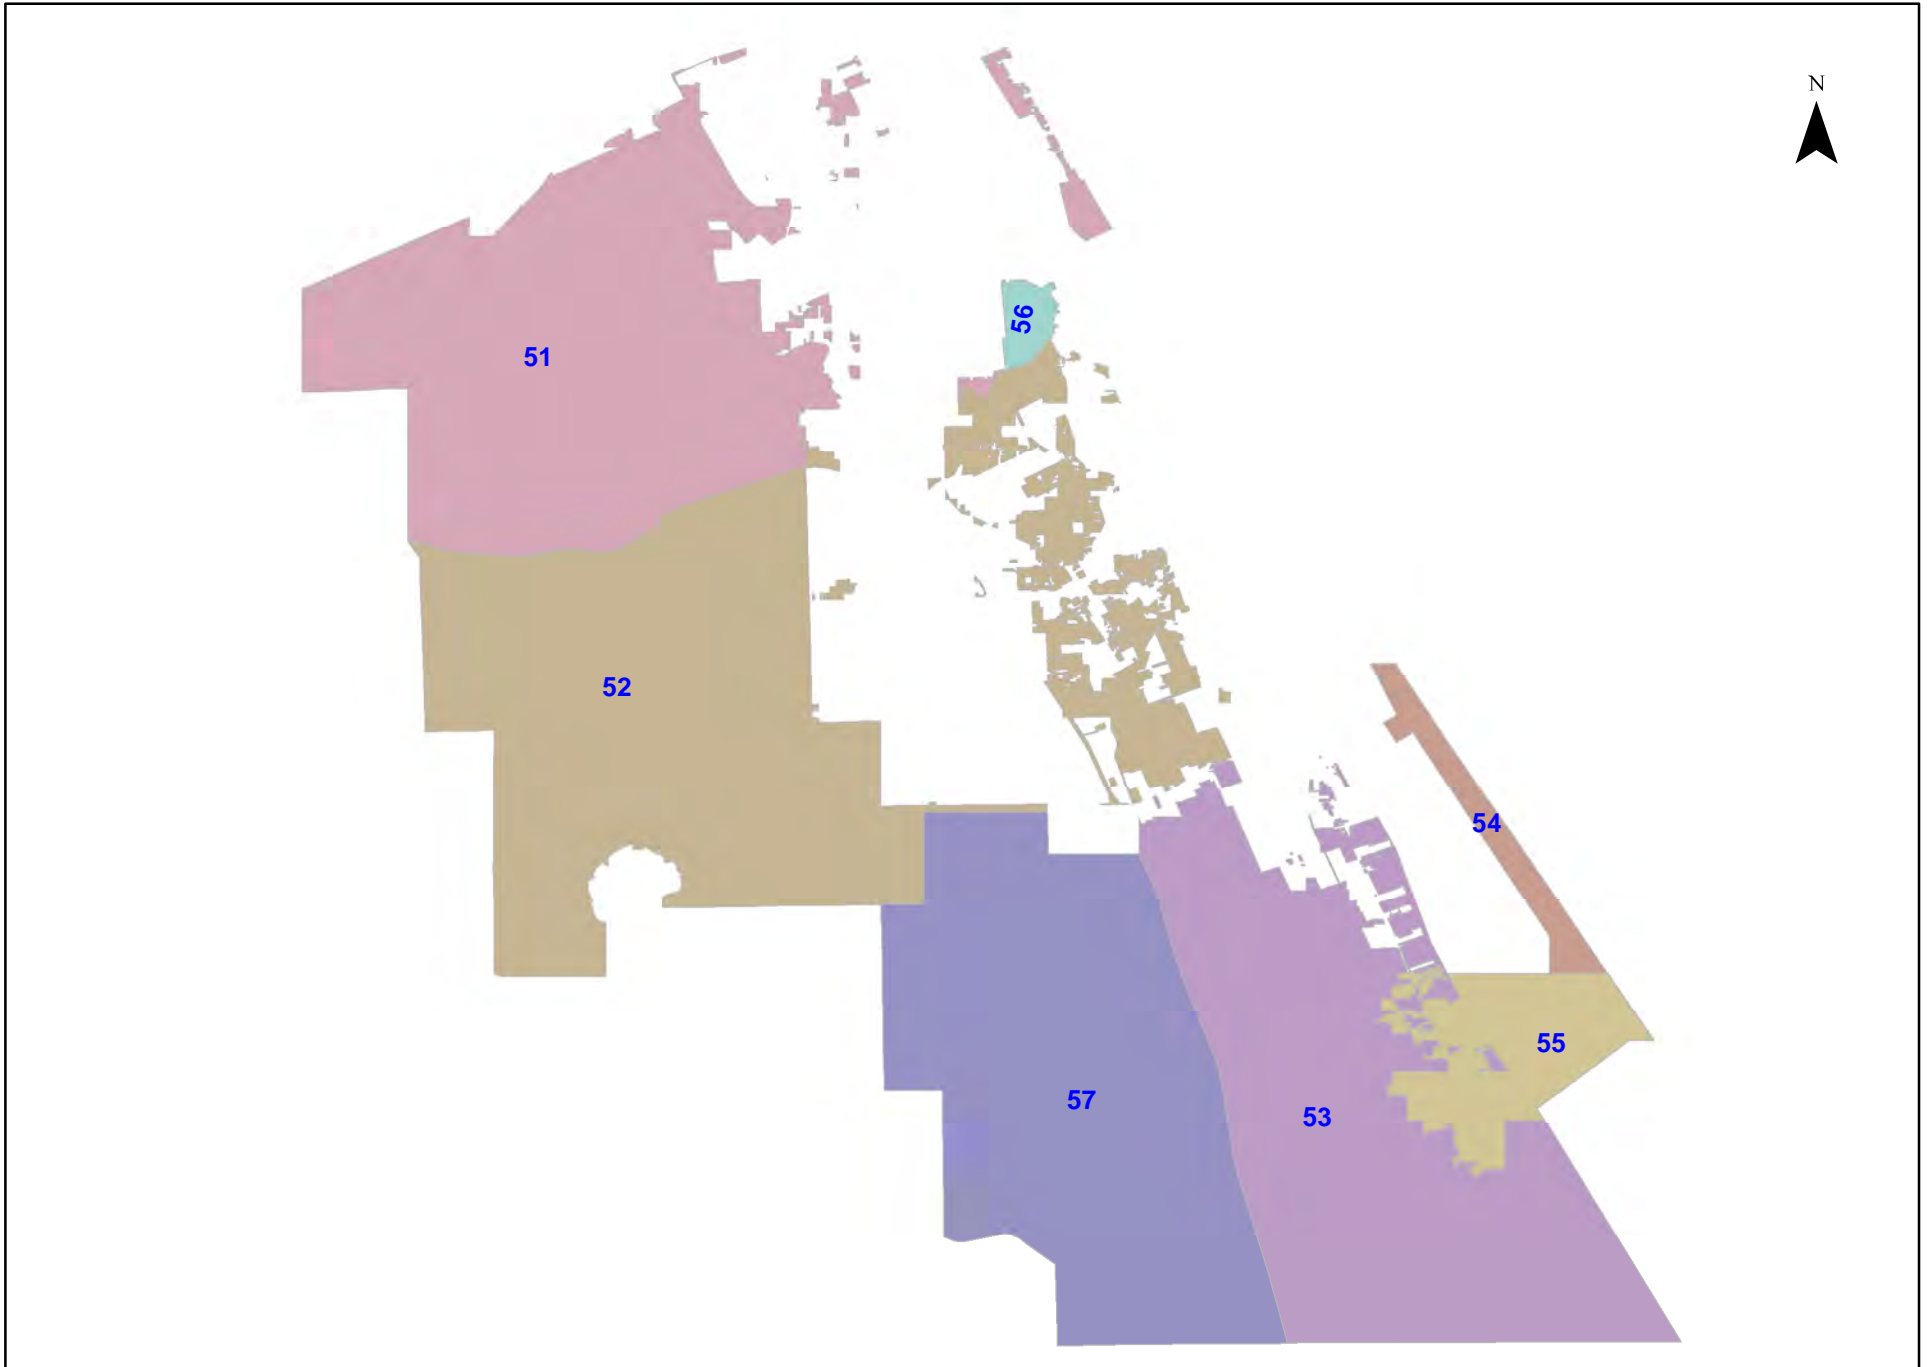

Volusia County Sheriff District 3 South

0 1.5 3 6 9 12 Miles

Prepared by: Volusia County Sheriff's Office

Volusia County Sheriff Zone 51

0 0.75 1.5 3 4.5 6 Miles

Prepared by: Volusia County Sheriff's Office

Volusia County Sheriff Zone 52

0 0.75 1.5 3 4.5 6 Miles

Prepared by: Volusia County Sheriff's Office

Volusia County Sheriff Zone 53

Prepared by: Volusia County Sheriff's Office

Volusia County Sheriff Zone 54

0 0.375 0.75 1.5 2.25 3 Miles

Prepared by: Volusia County Sheriff's Office

Volusia County Sheriff Zone 55

0 0.25 0.5 1 1.5 2 Miles

Prepared by: Volusia County Sheriff's Office

Volusia County Sheriff Zone 56

Prepared by: Volusia County Sheriff's Office

Volusia County Sheriff Zone 57

Prepared by: Volusia County Sheriff's Office