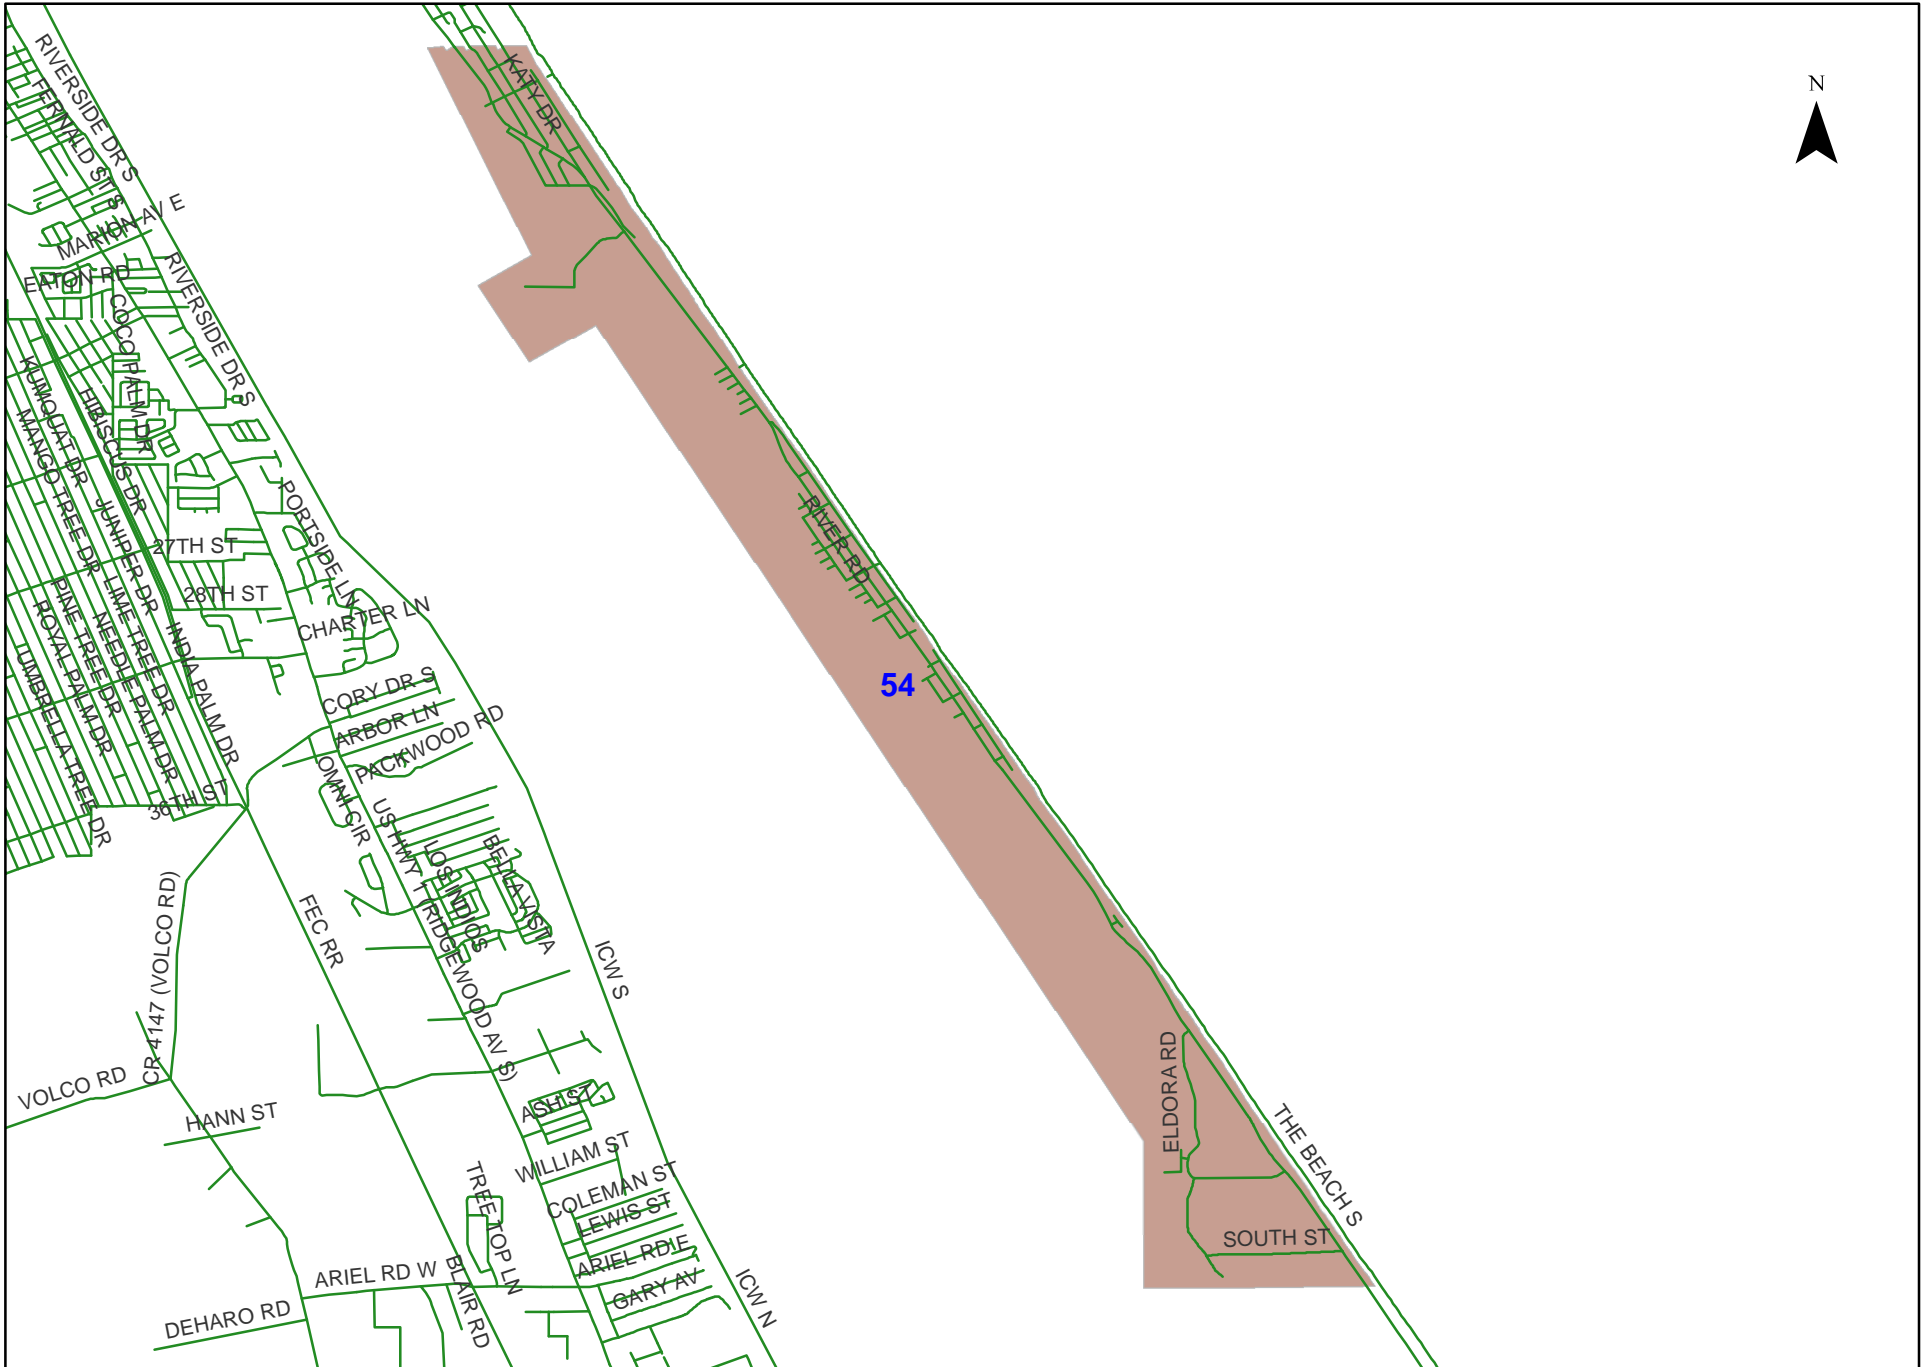

Volusia County Sheriff Zone 52

0 0.75 1.5 3 4.5 6 Miles

Prepared by: Volusia County Sheriff's Office

Volusia County Sheriff Zone 53

Prepared by: Volusia County Sheriff's Office

Volusia County Sheriff Zone 54

0 0.375 0.75 1.5 2.25 3 Miles

Prepared by: Volusia County Sheriff's Office

Volusia County Sheriff Zone 55

0 0.25 0.5 1 1.5 2 Miles

Prepared by: Volusia County Sheriff's Office

Volusia County Sheriff Zone 56