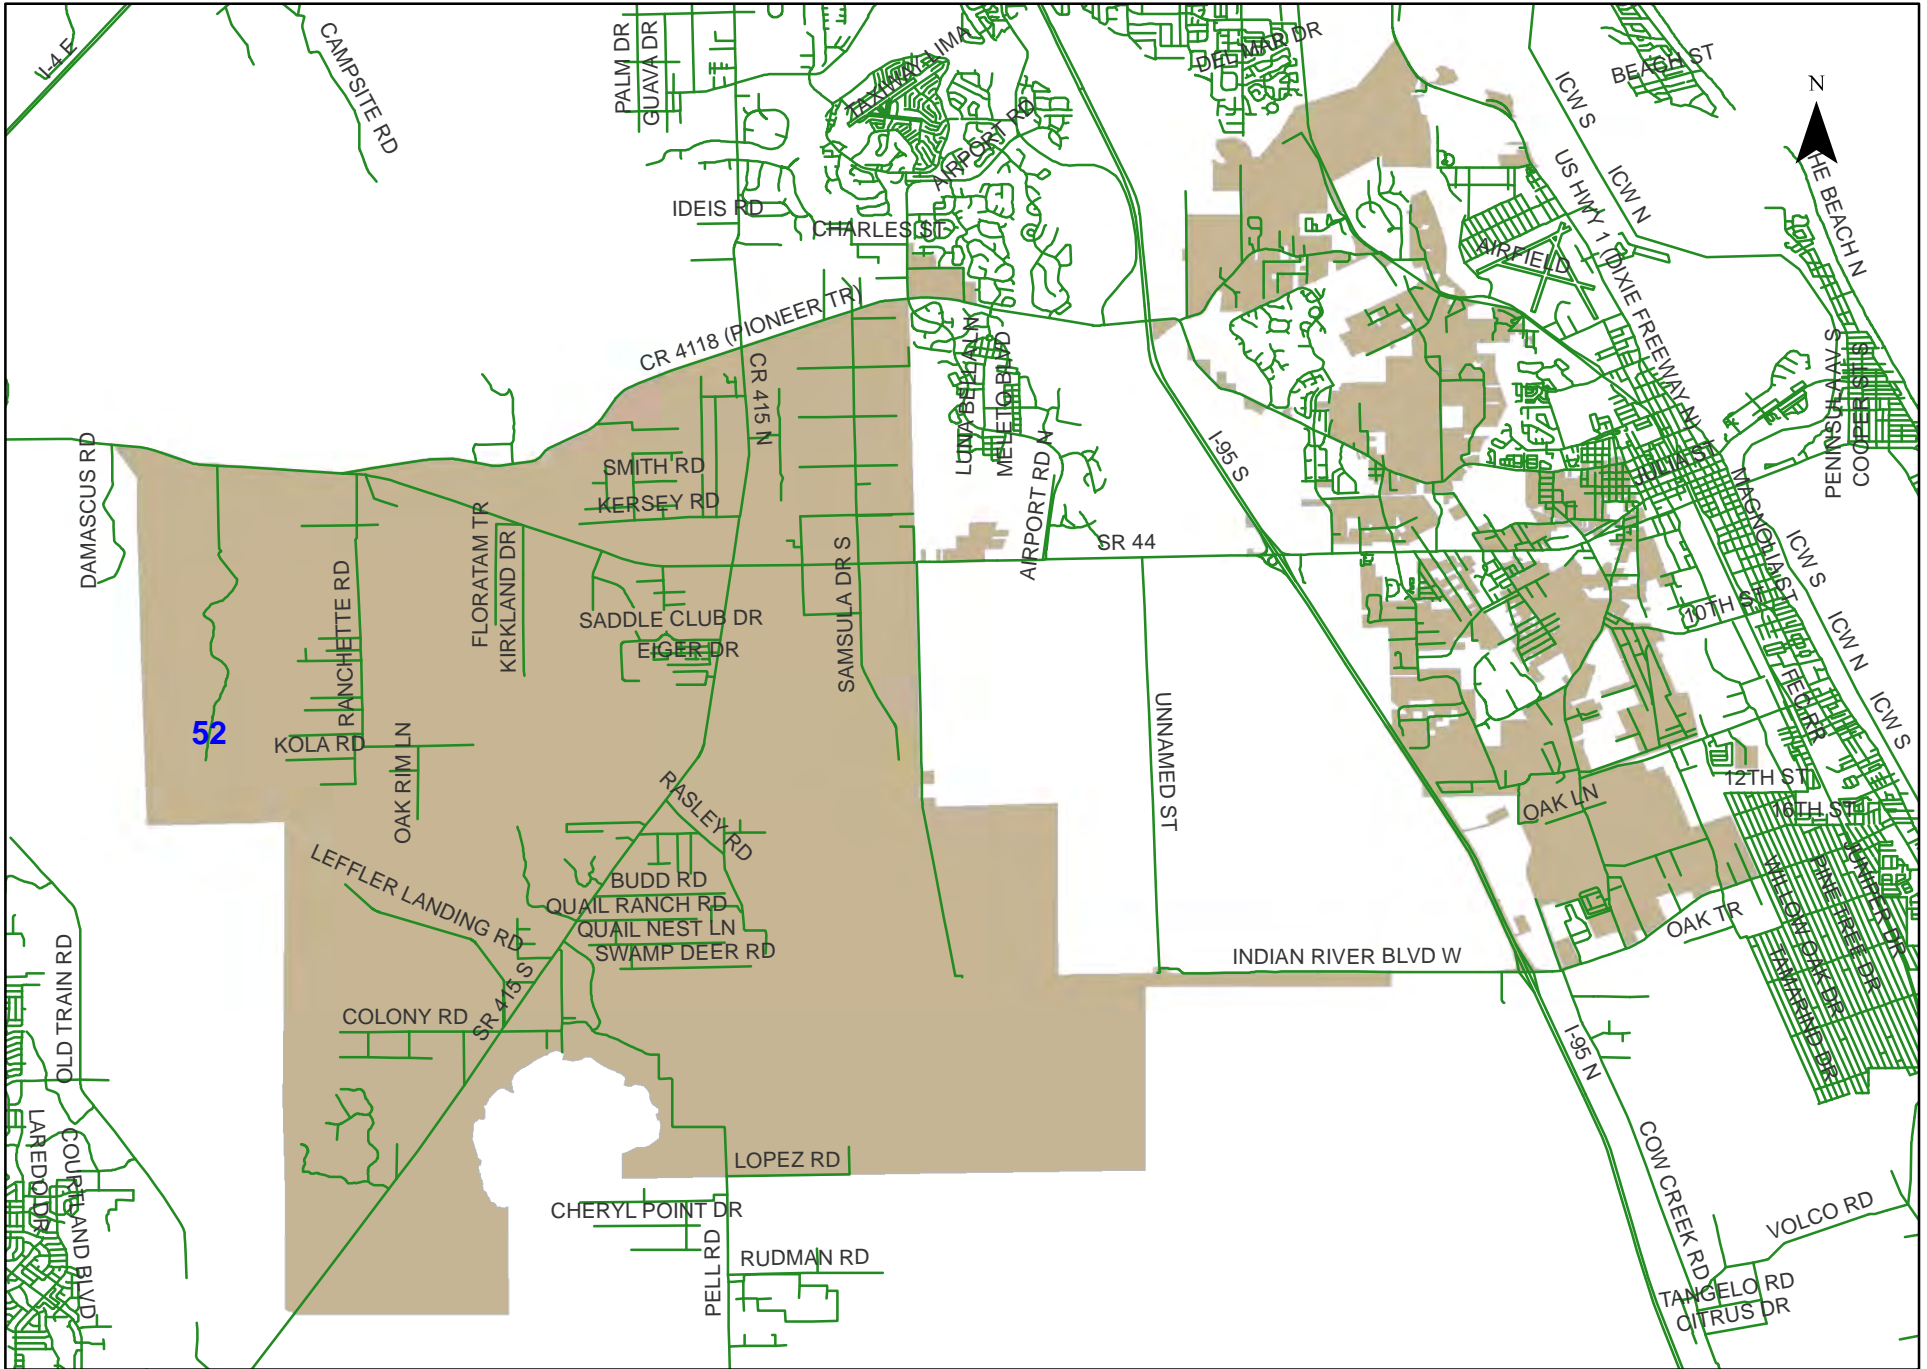

Volusia County Sheriff District 3 South

0 1.5 3 6 9 12 Miles

Prepared by: Volusia County Sheriff's Office

Volusia County Sheriff Zone 51

0 0.75 1.5 3 4.5 6 Miles

Prepared by: Volusia County Sheriff's Office

Volusia County Sheriff Zone 52

0 0.75 1.5 3 4.5 6 Miles

Prepared by: Volusia County Sheriff's Office

Volusia County Sheriff Zone 53

Prepared by: Volusia County Sheriff's Office

Volusia County Sheriff Zone 54

0 0.375 0.75 1.5 2.25 3 Miles

Prepared by: Volusia County Sheriff's Office

Volusia County Sheriff Zone 55

0 0.25 0.5 1 1.5 2 Miles

Prepared by: Volusia County Sheriff's Office

Volusia County Sheriff Zone 56