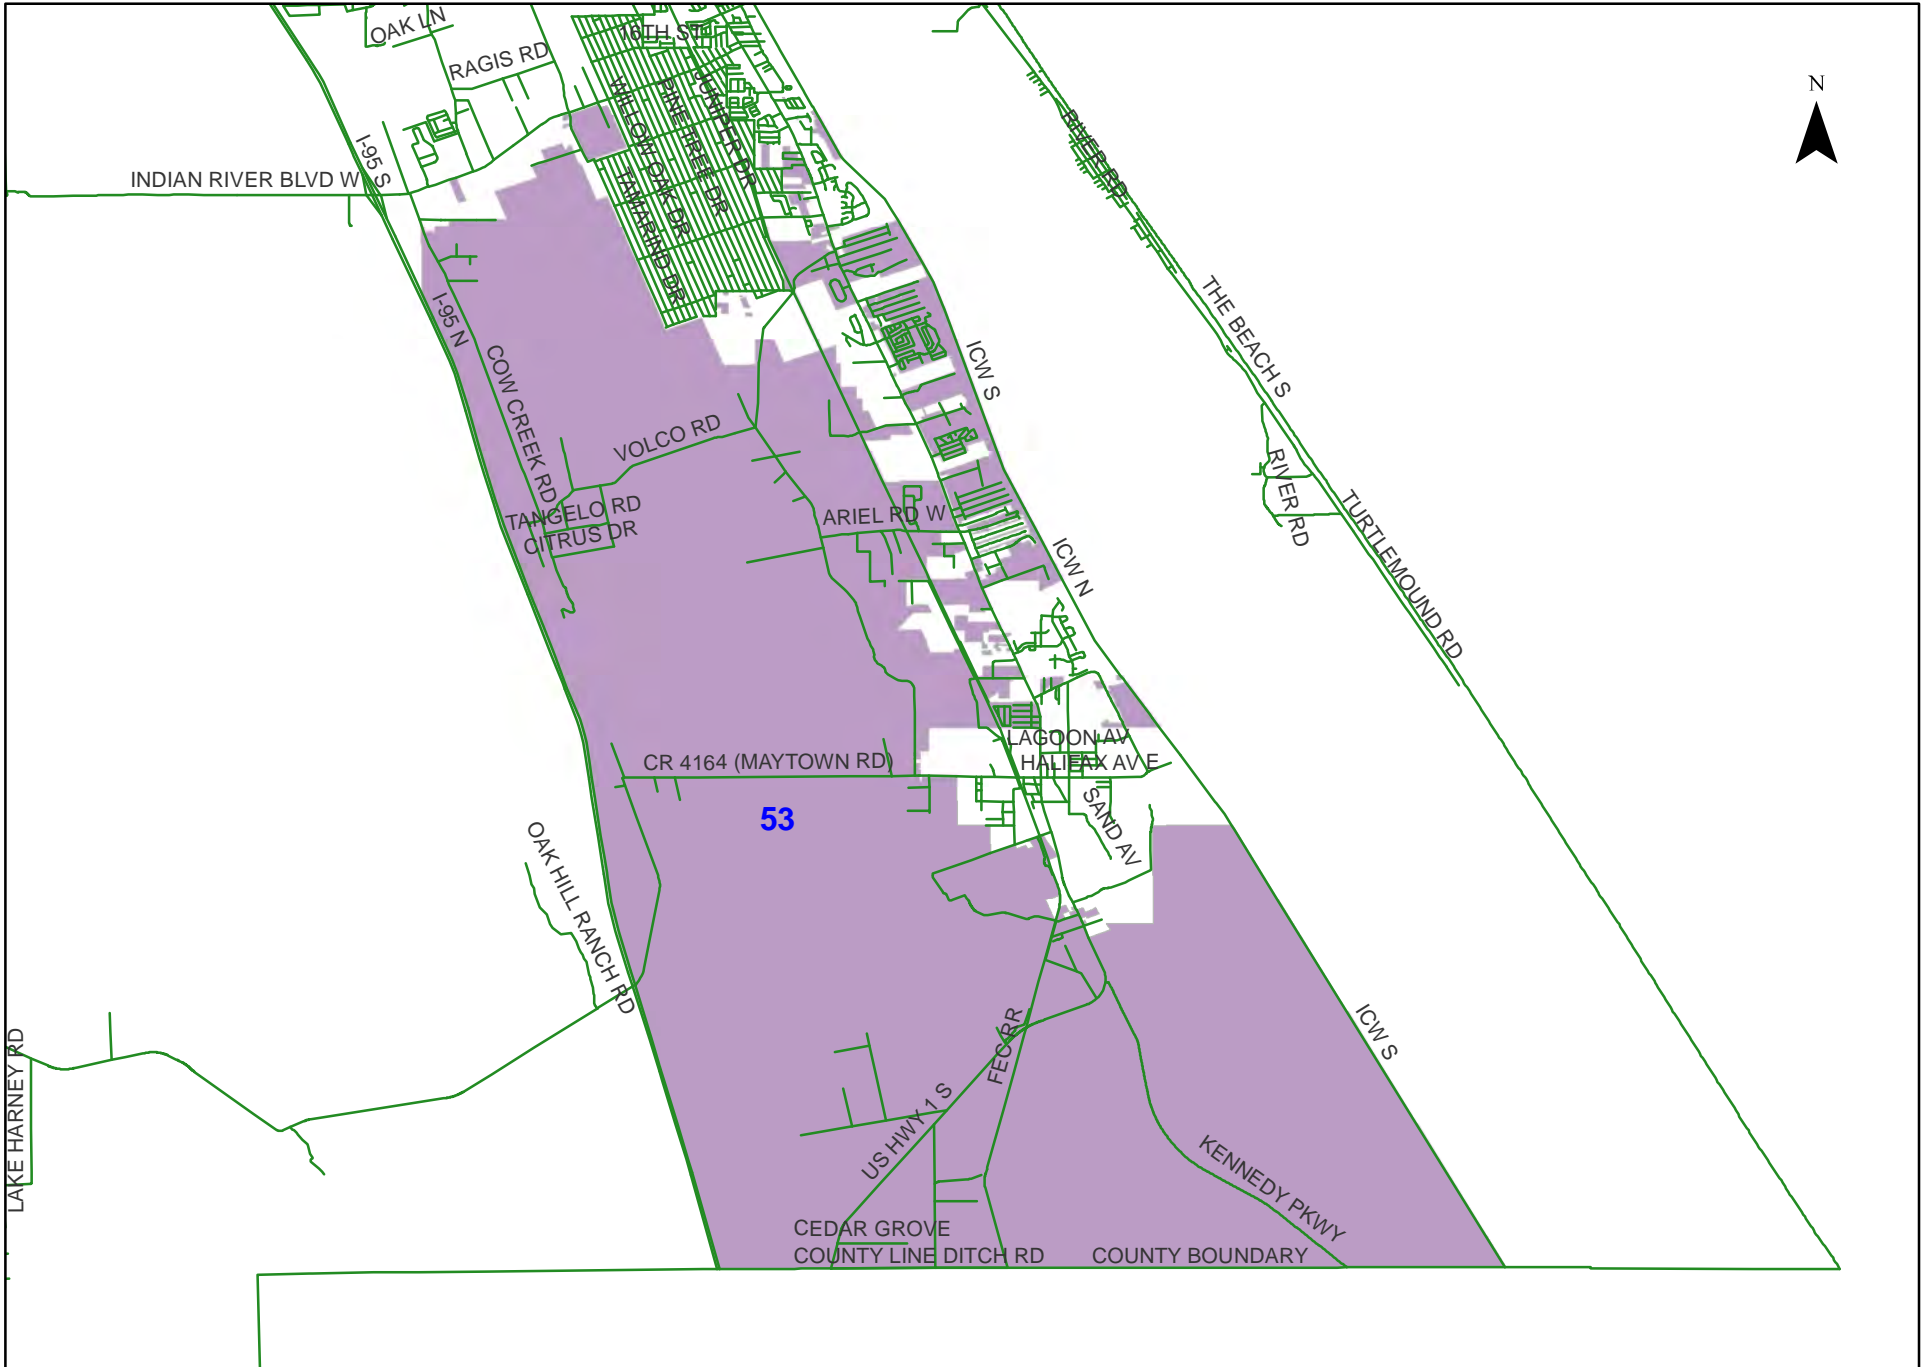

Volusia County Sheriff District 3 South

0 1.5 3 6 9 12 Miles

Prepared by: Volusia County Sheriff's Office

Volusia County Sheriff Zone 51

0 0.75 1.5 3 4.5 6 Miles

Prepared by: Volusia County Sheriff's Office

Volusia County Sheriff Zone 52

0 0.75 1.5 3 4.5 6 Miles

Prepared by: Volusia County Sheriff's Office

Volusia County Sheriff Zone 53

Prepared by: Volusia County Sheriff's Office

Volusia County Sheriff Zone 54

0 0.375 0.75 1.5 2.25 3 Miles

Prepared by: Volusia County Sheriff's Office

Volusia County Sheriff Zone 55

0 0.25 0.5 1 1.5 2 Miles

Prepared by: Volusia County Sheriff's Office

Volusia County Sheriff Zone 56