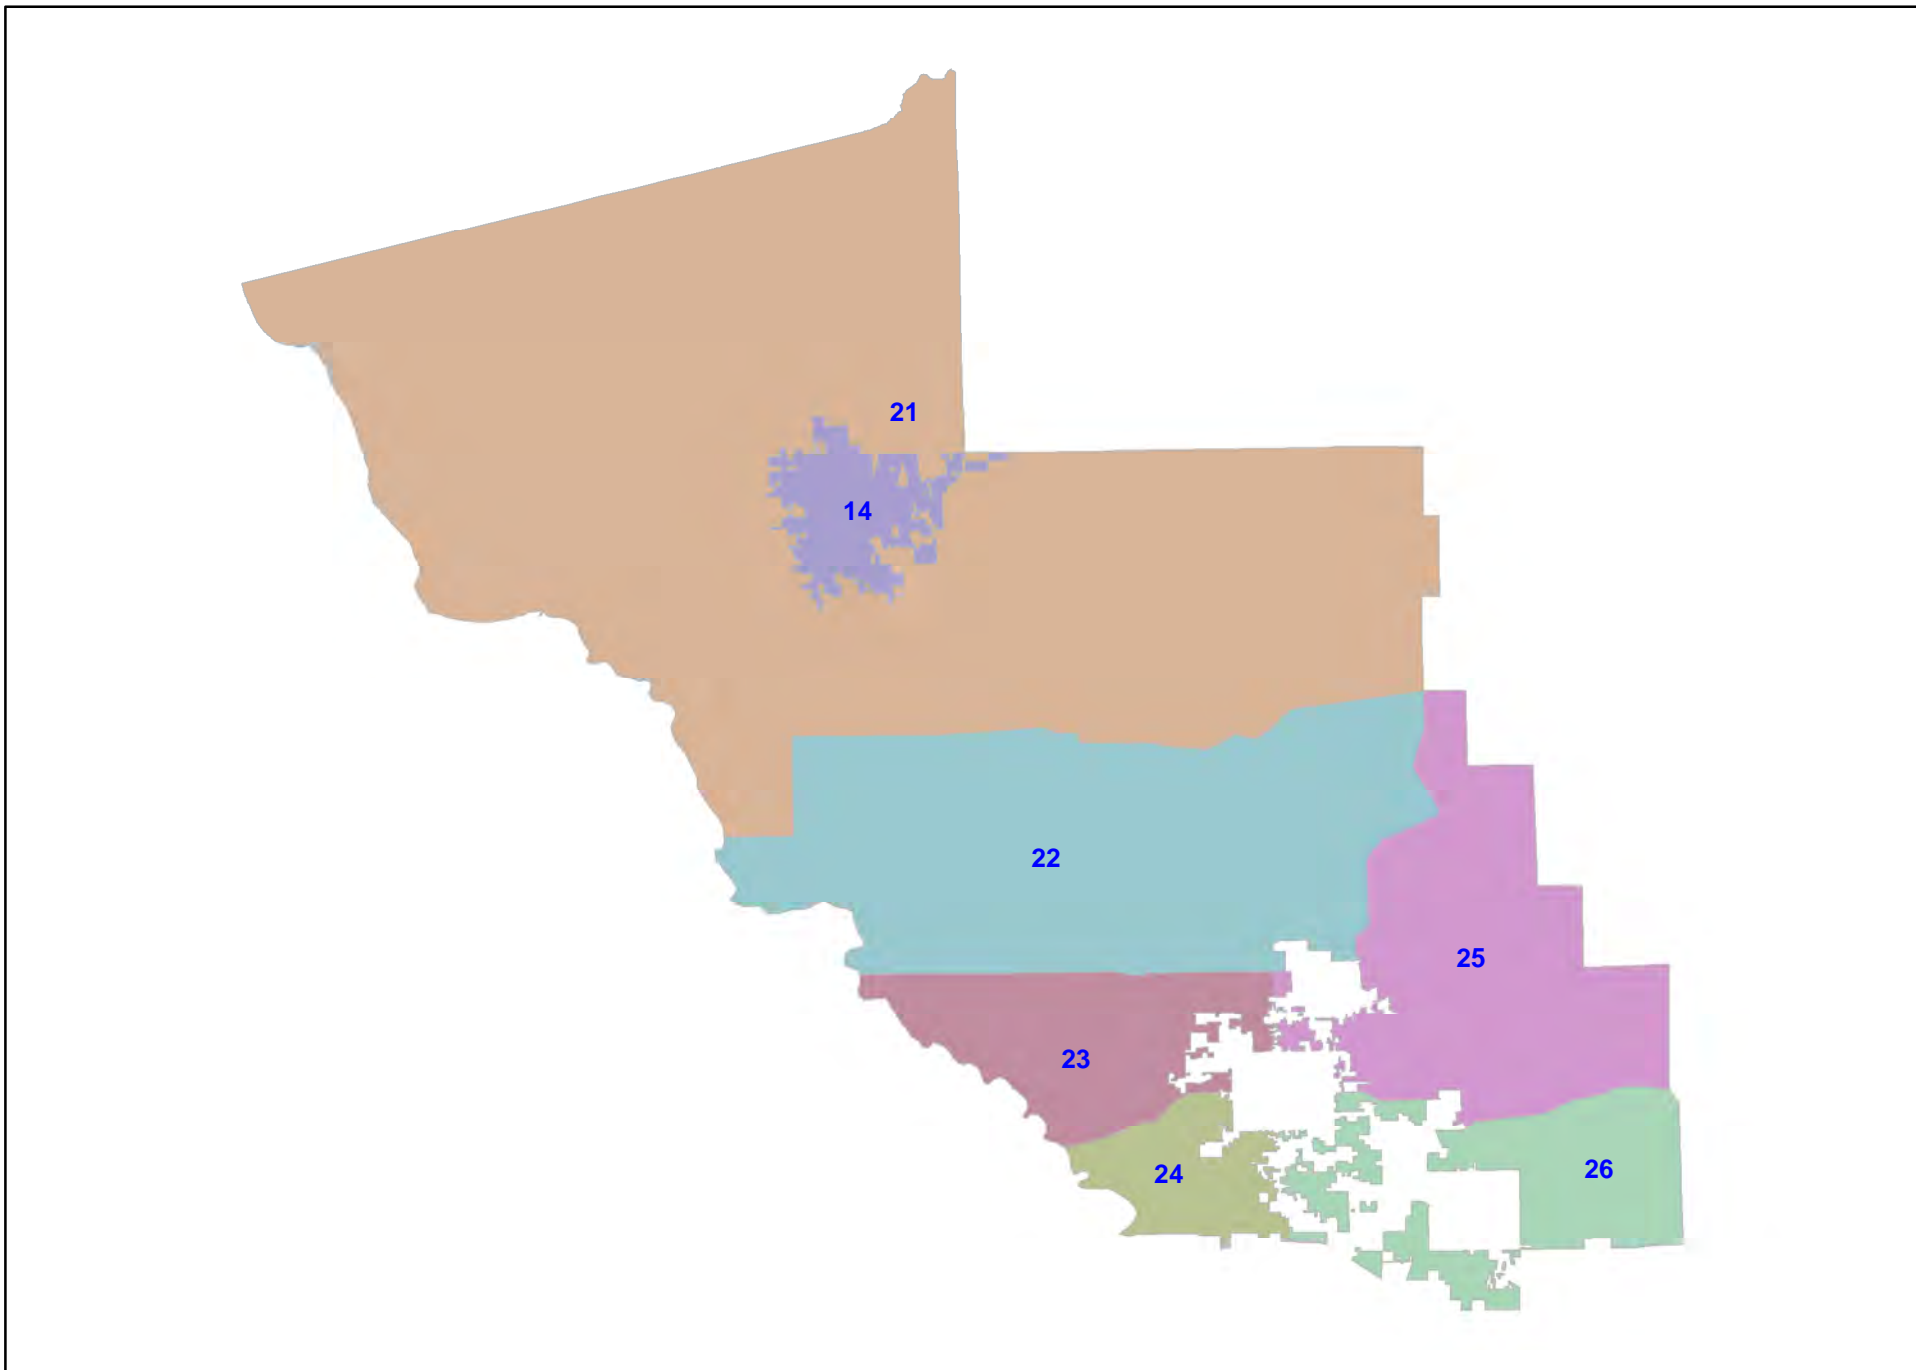

# Volusia County Sheriff's Office District 2

0 1.75 3.5 7 10.5 14 Miles

Prepared by: Volusia County Sheriff's Office

# Volusia County Sheriff's Office Zone 14

Prepared by: Volusia County Sheriff's Office

# Volusia County Sheriff's Office Zone 21

Prepared by: Volusia County Sheriff's Office

# Volusia County Sheriff's Office Zone 26

0 0.4250.85 1.7 2.55 3.4 Miles

Prepared by: Volusia County Sheriff's Office