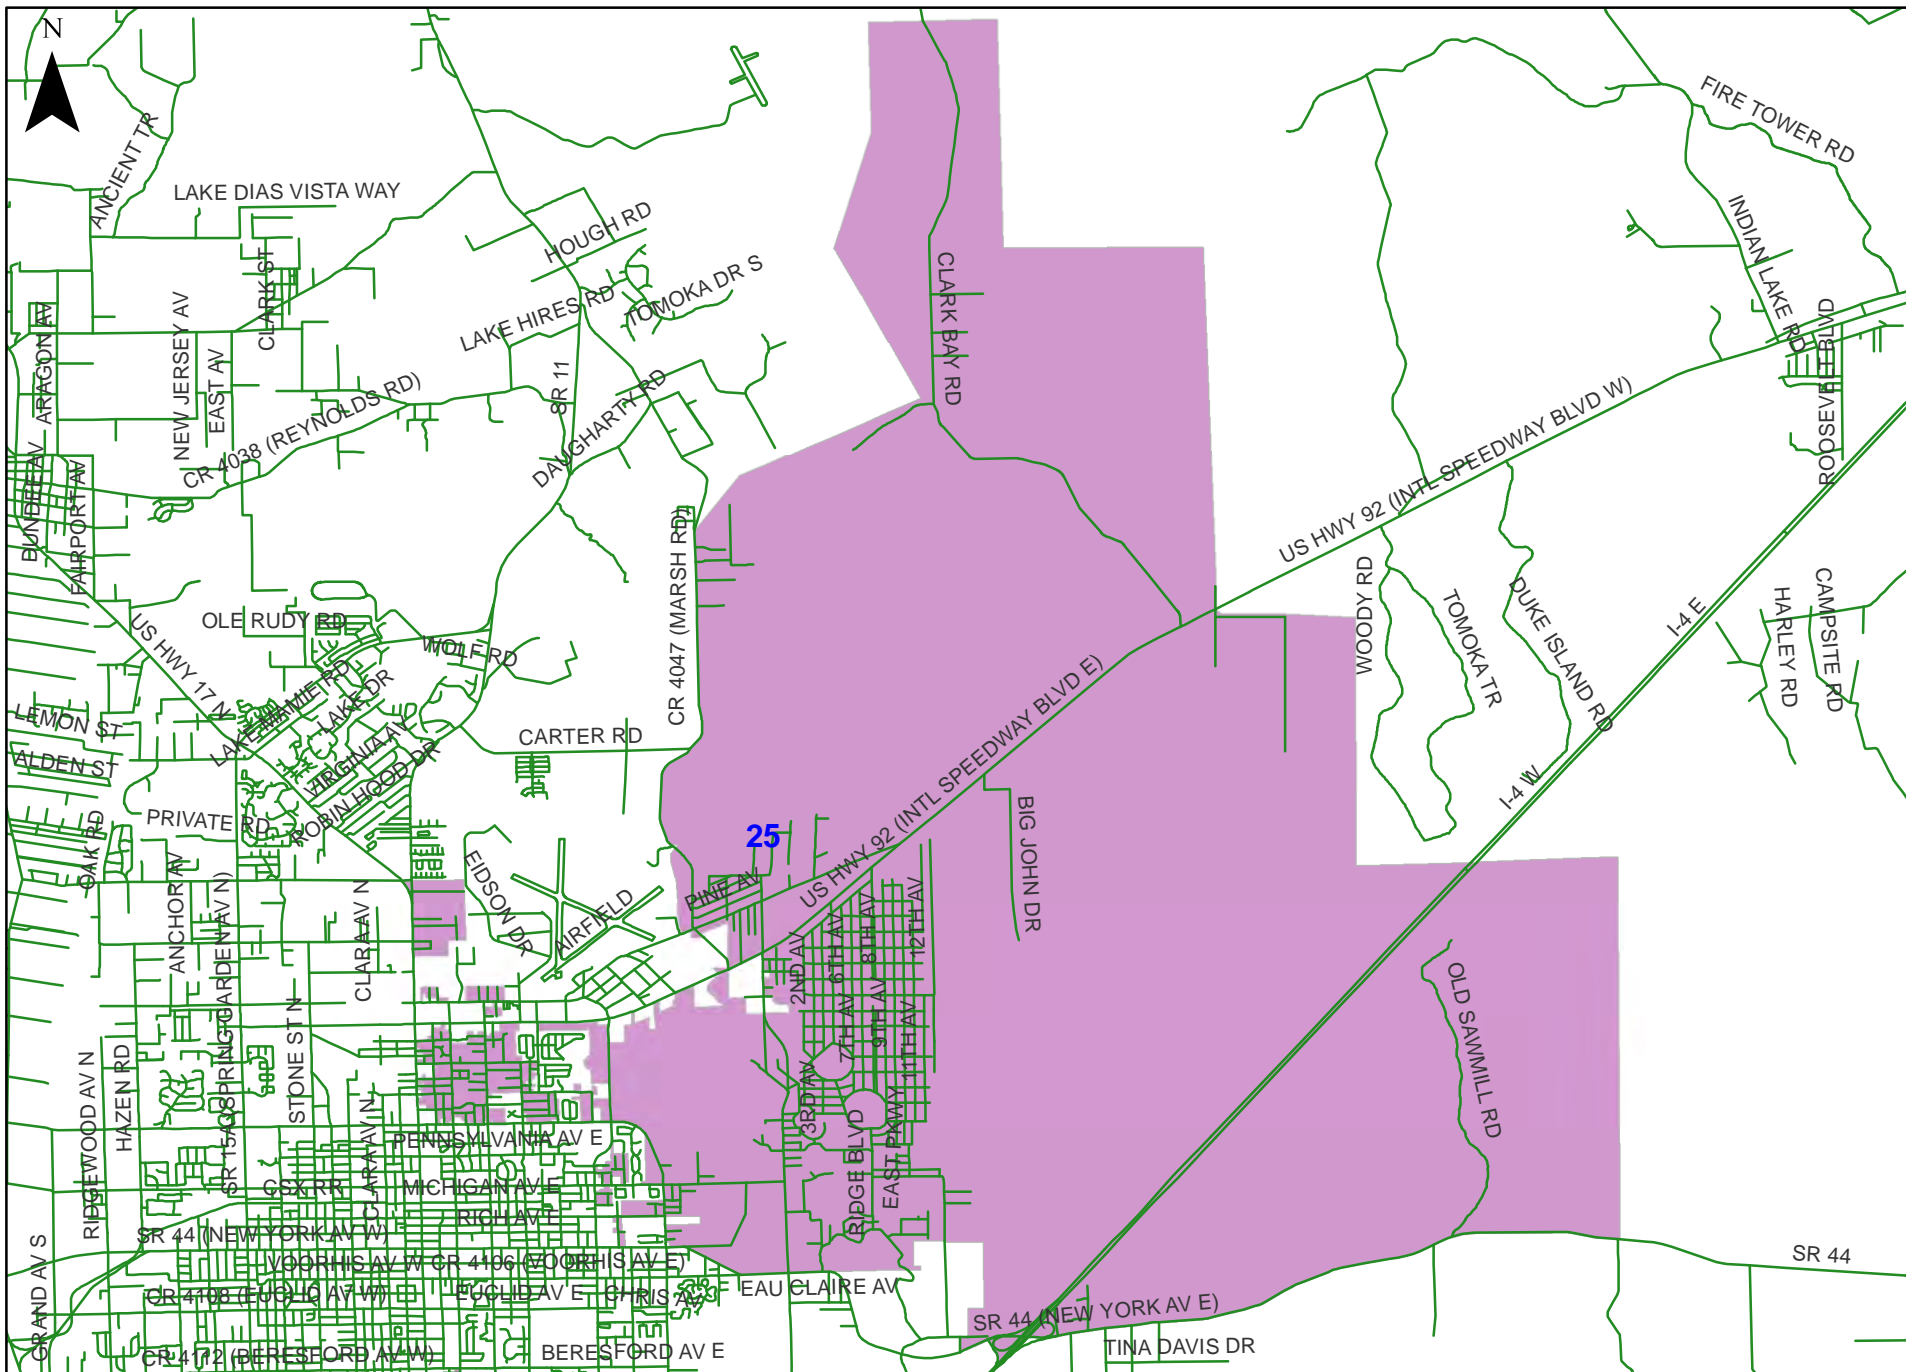

Volusia County Sheriff's Office Zone 25

Prepared by: Volusia County Sheriff's Office