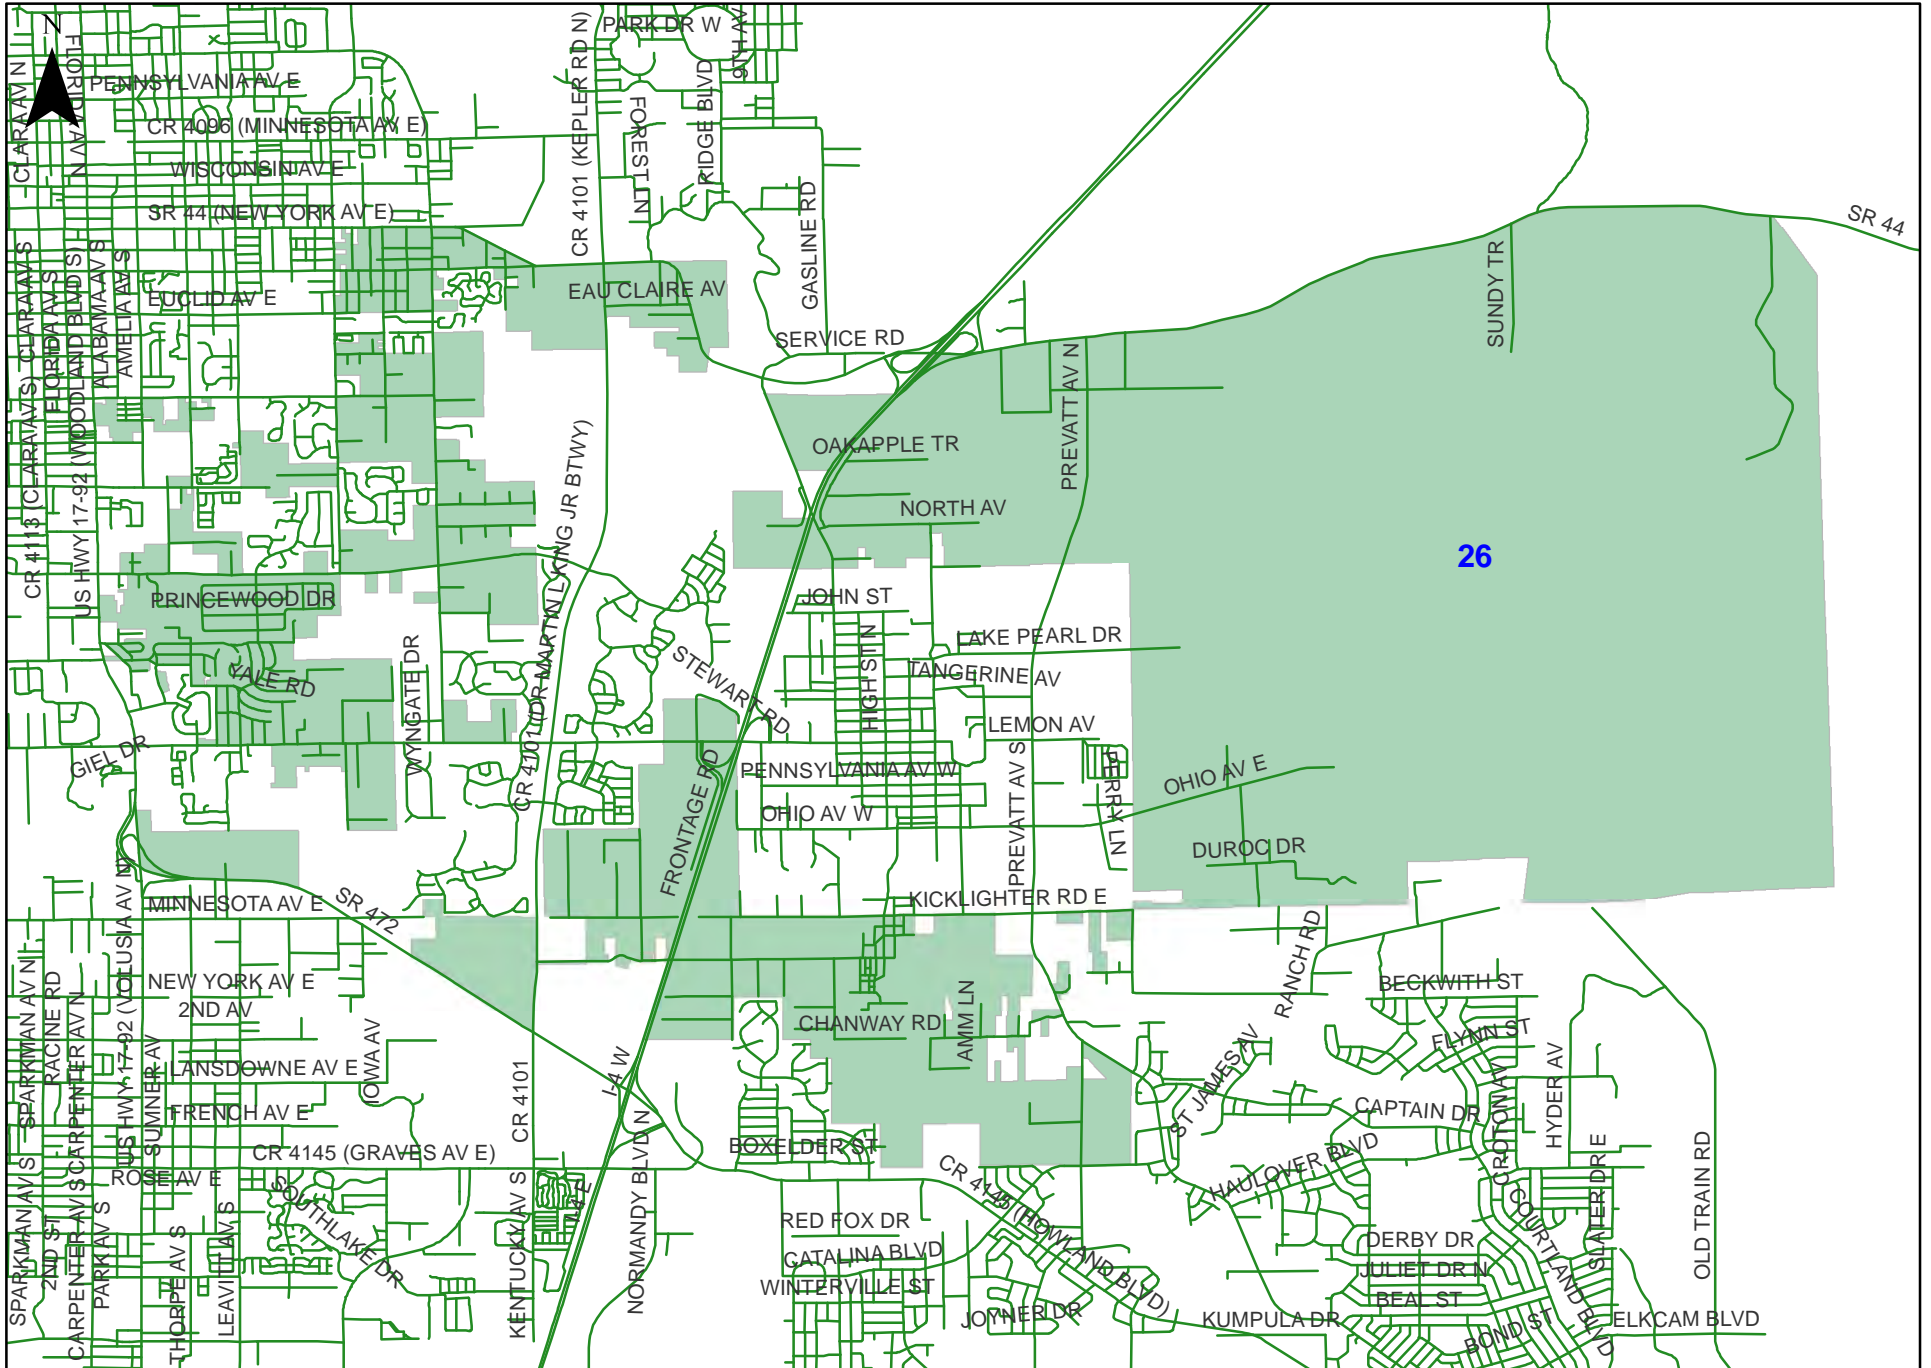

Volusia County Sheriff's Office Zone 26

0 0.4250.85 1.7 2.55 3.4 Miles

Prepared by: Volusia County Sheriff's Office