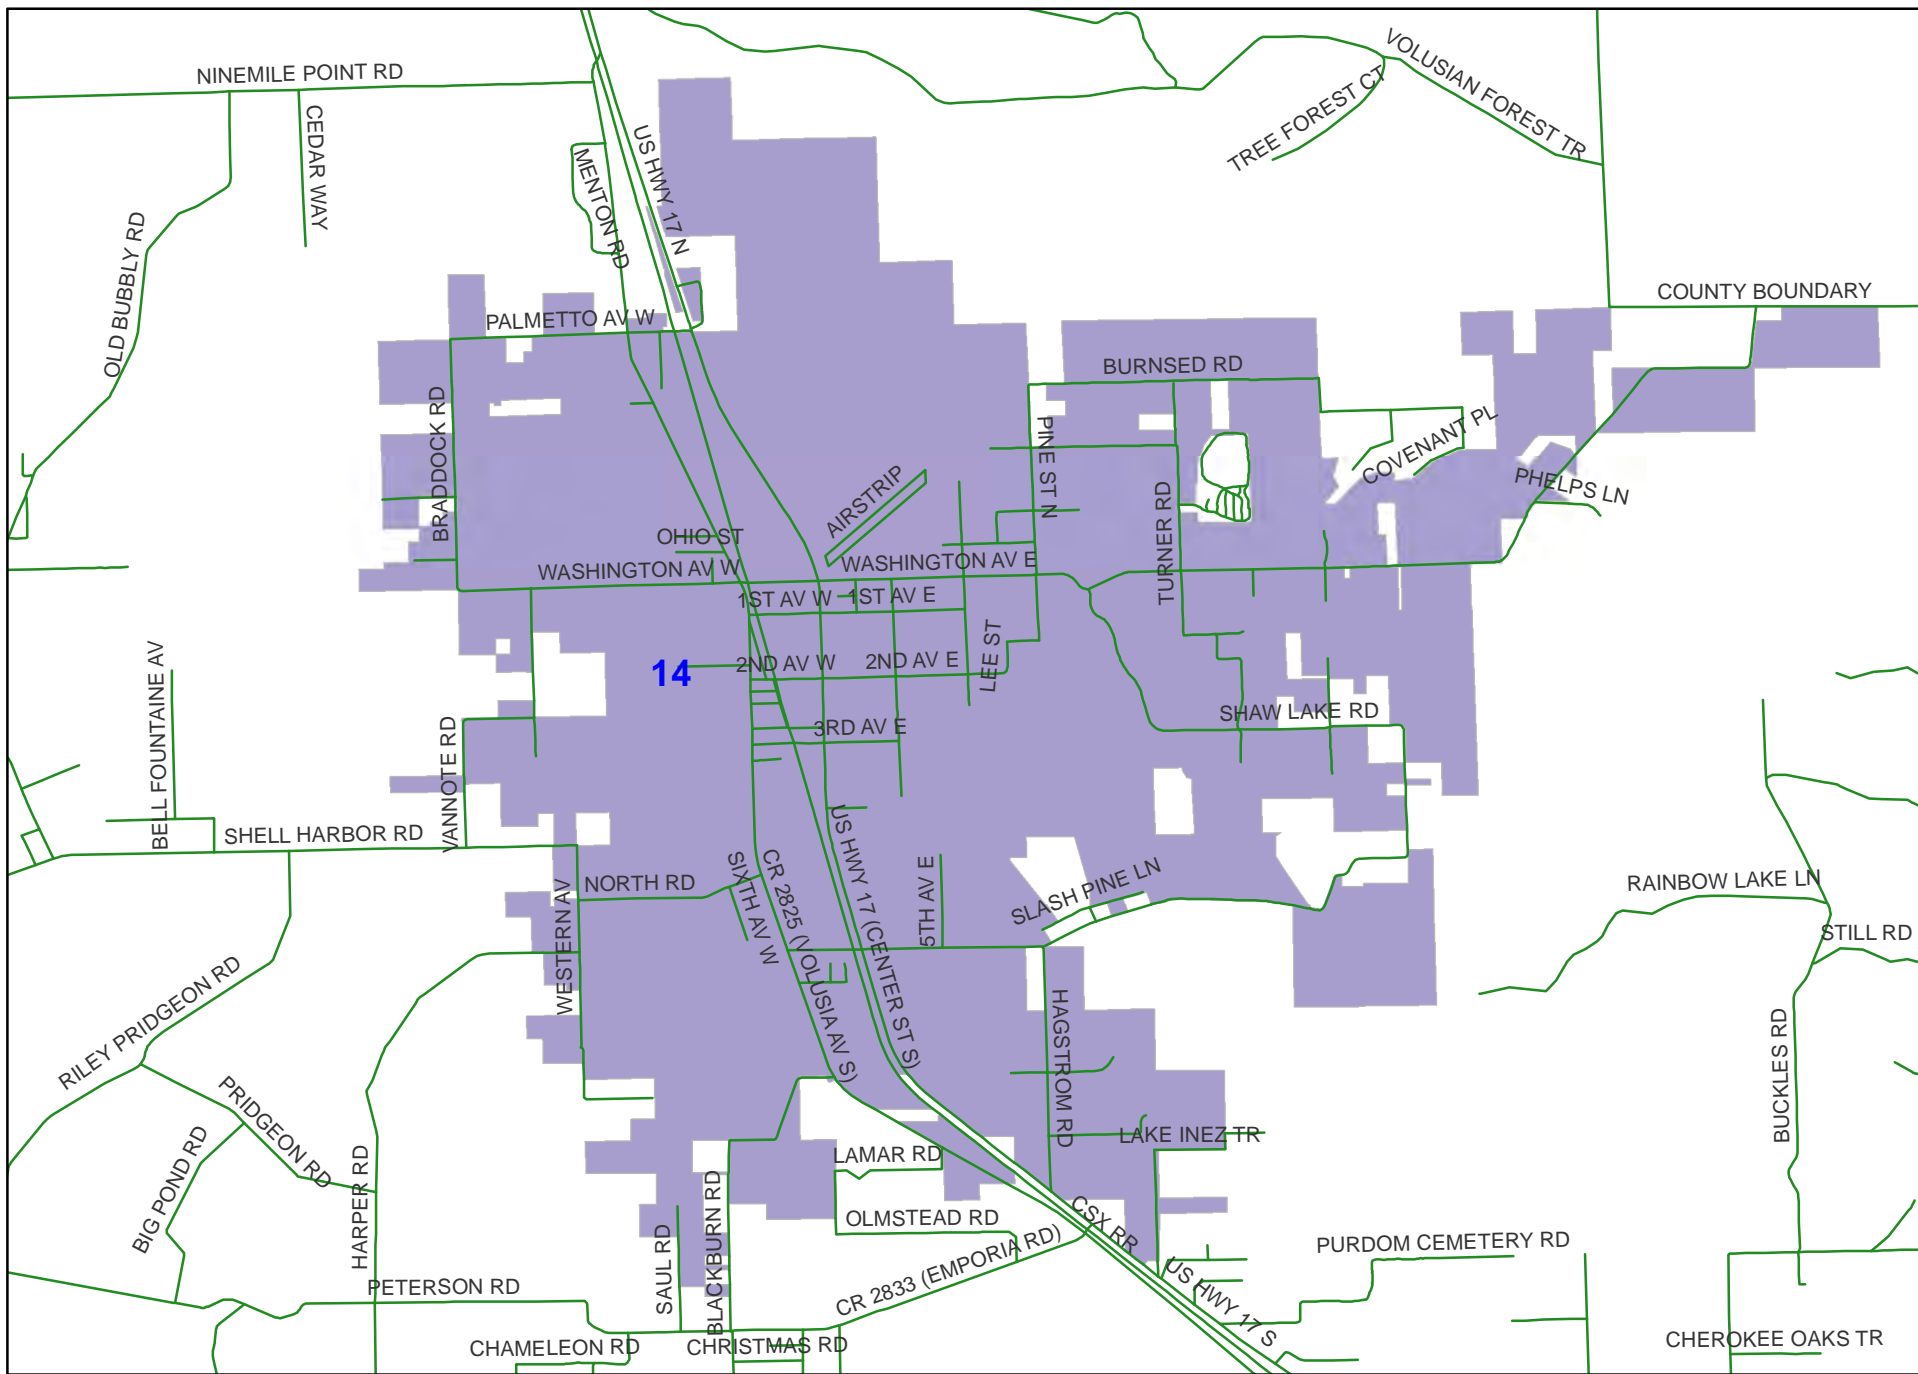

# Volusia County Sheriff's Office District 2

0 1.75 3.5 7 10.5 14 Miles

Prepared by: Volusia County Sheriff's Office

# Volusia County Sheriff's Office Zone 14

Prepared by: Volusia County Sheriff's Office