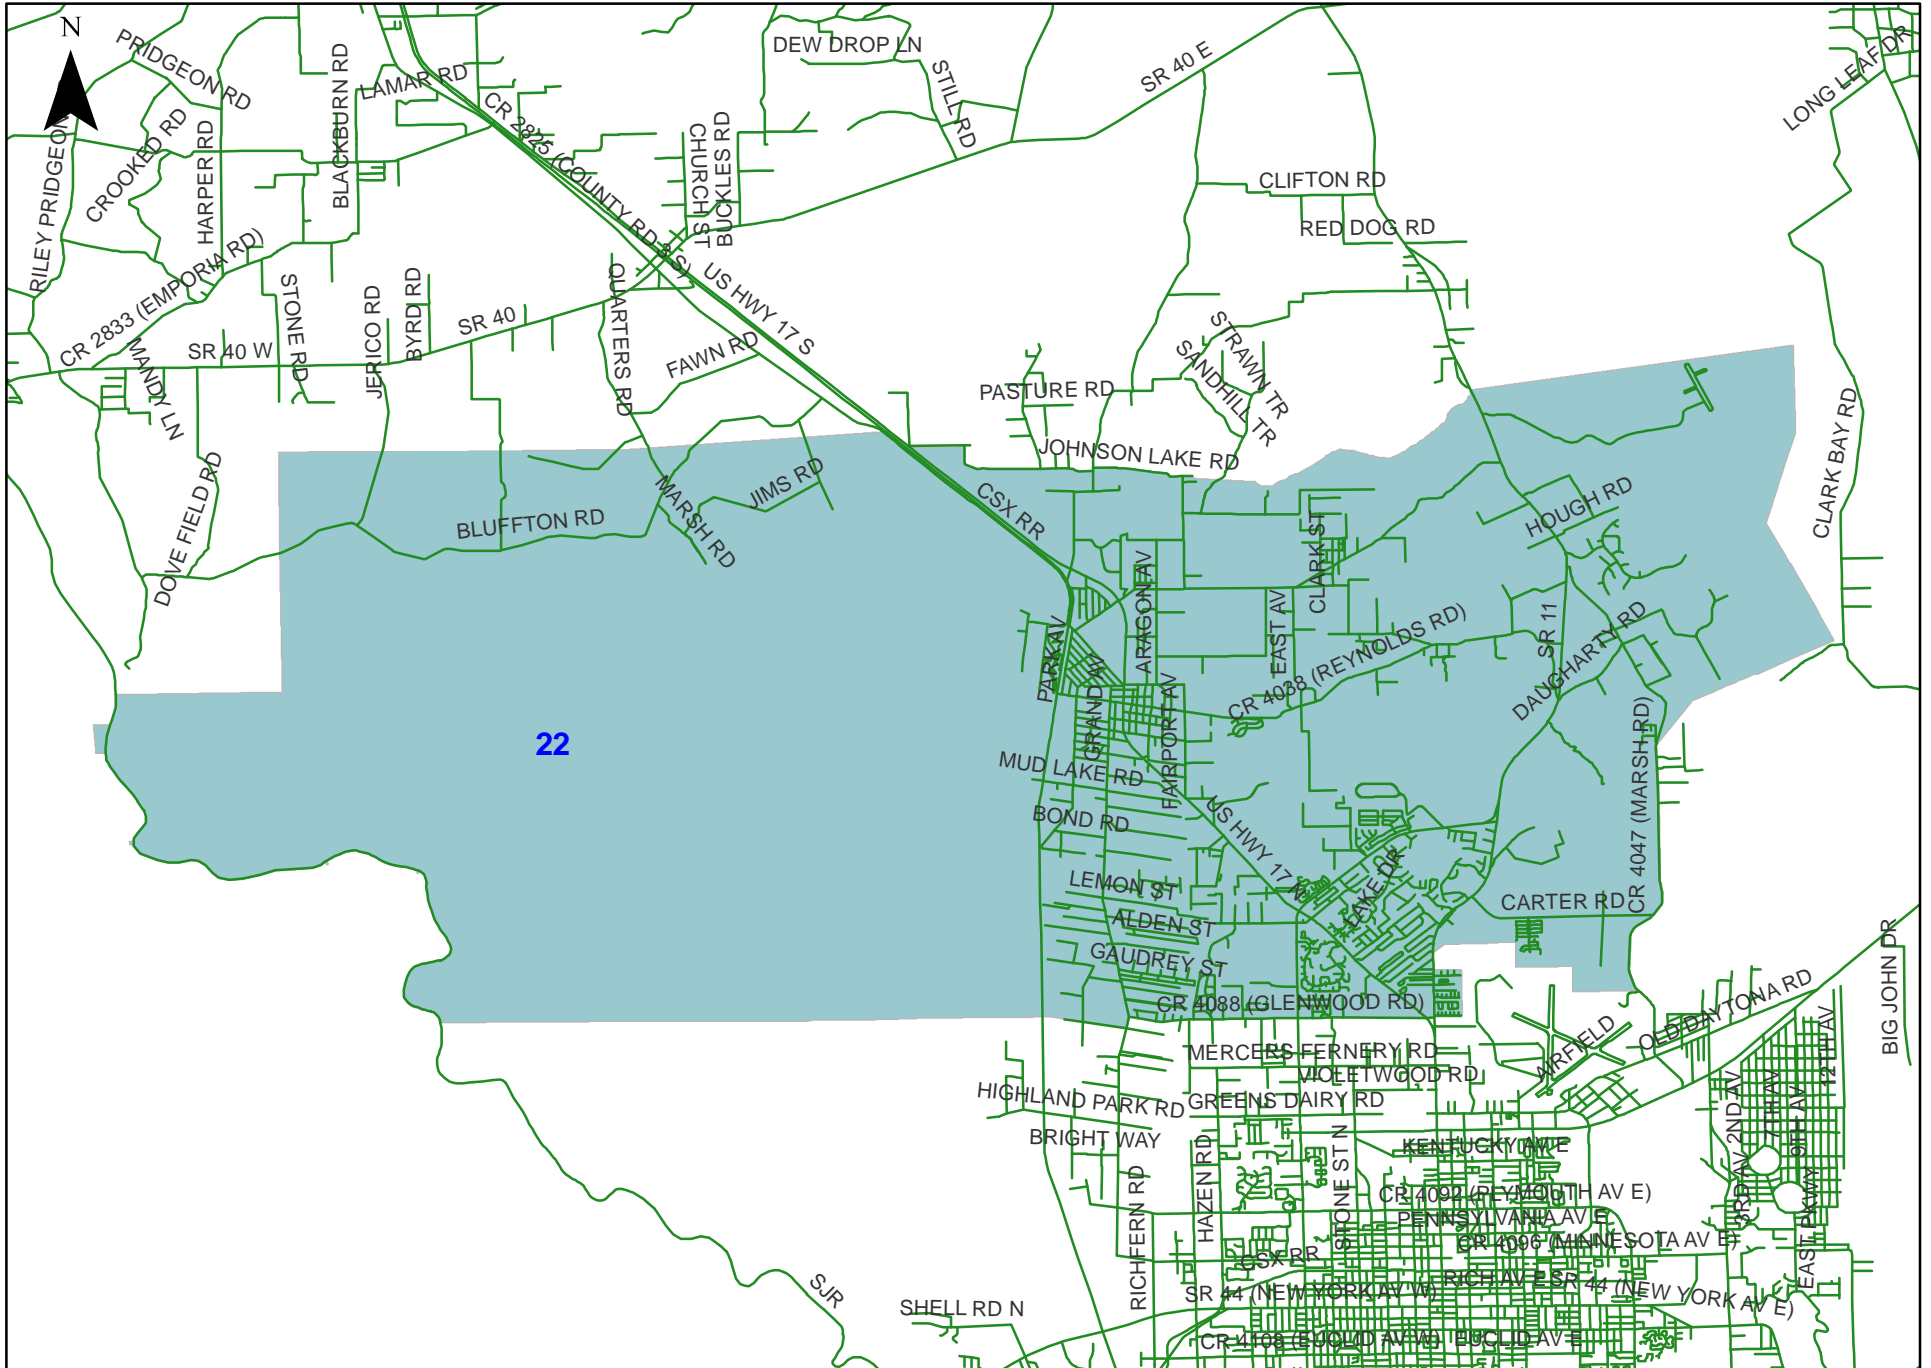

Volusia County Sheriff's Office Zone 22

Prepared by: Volusia County Sheriff's Office