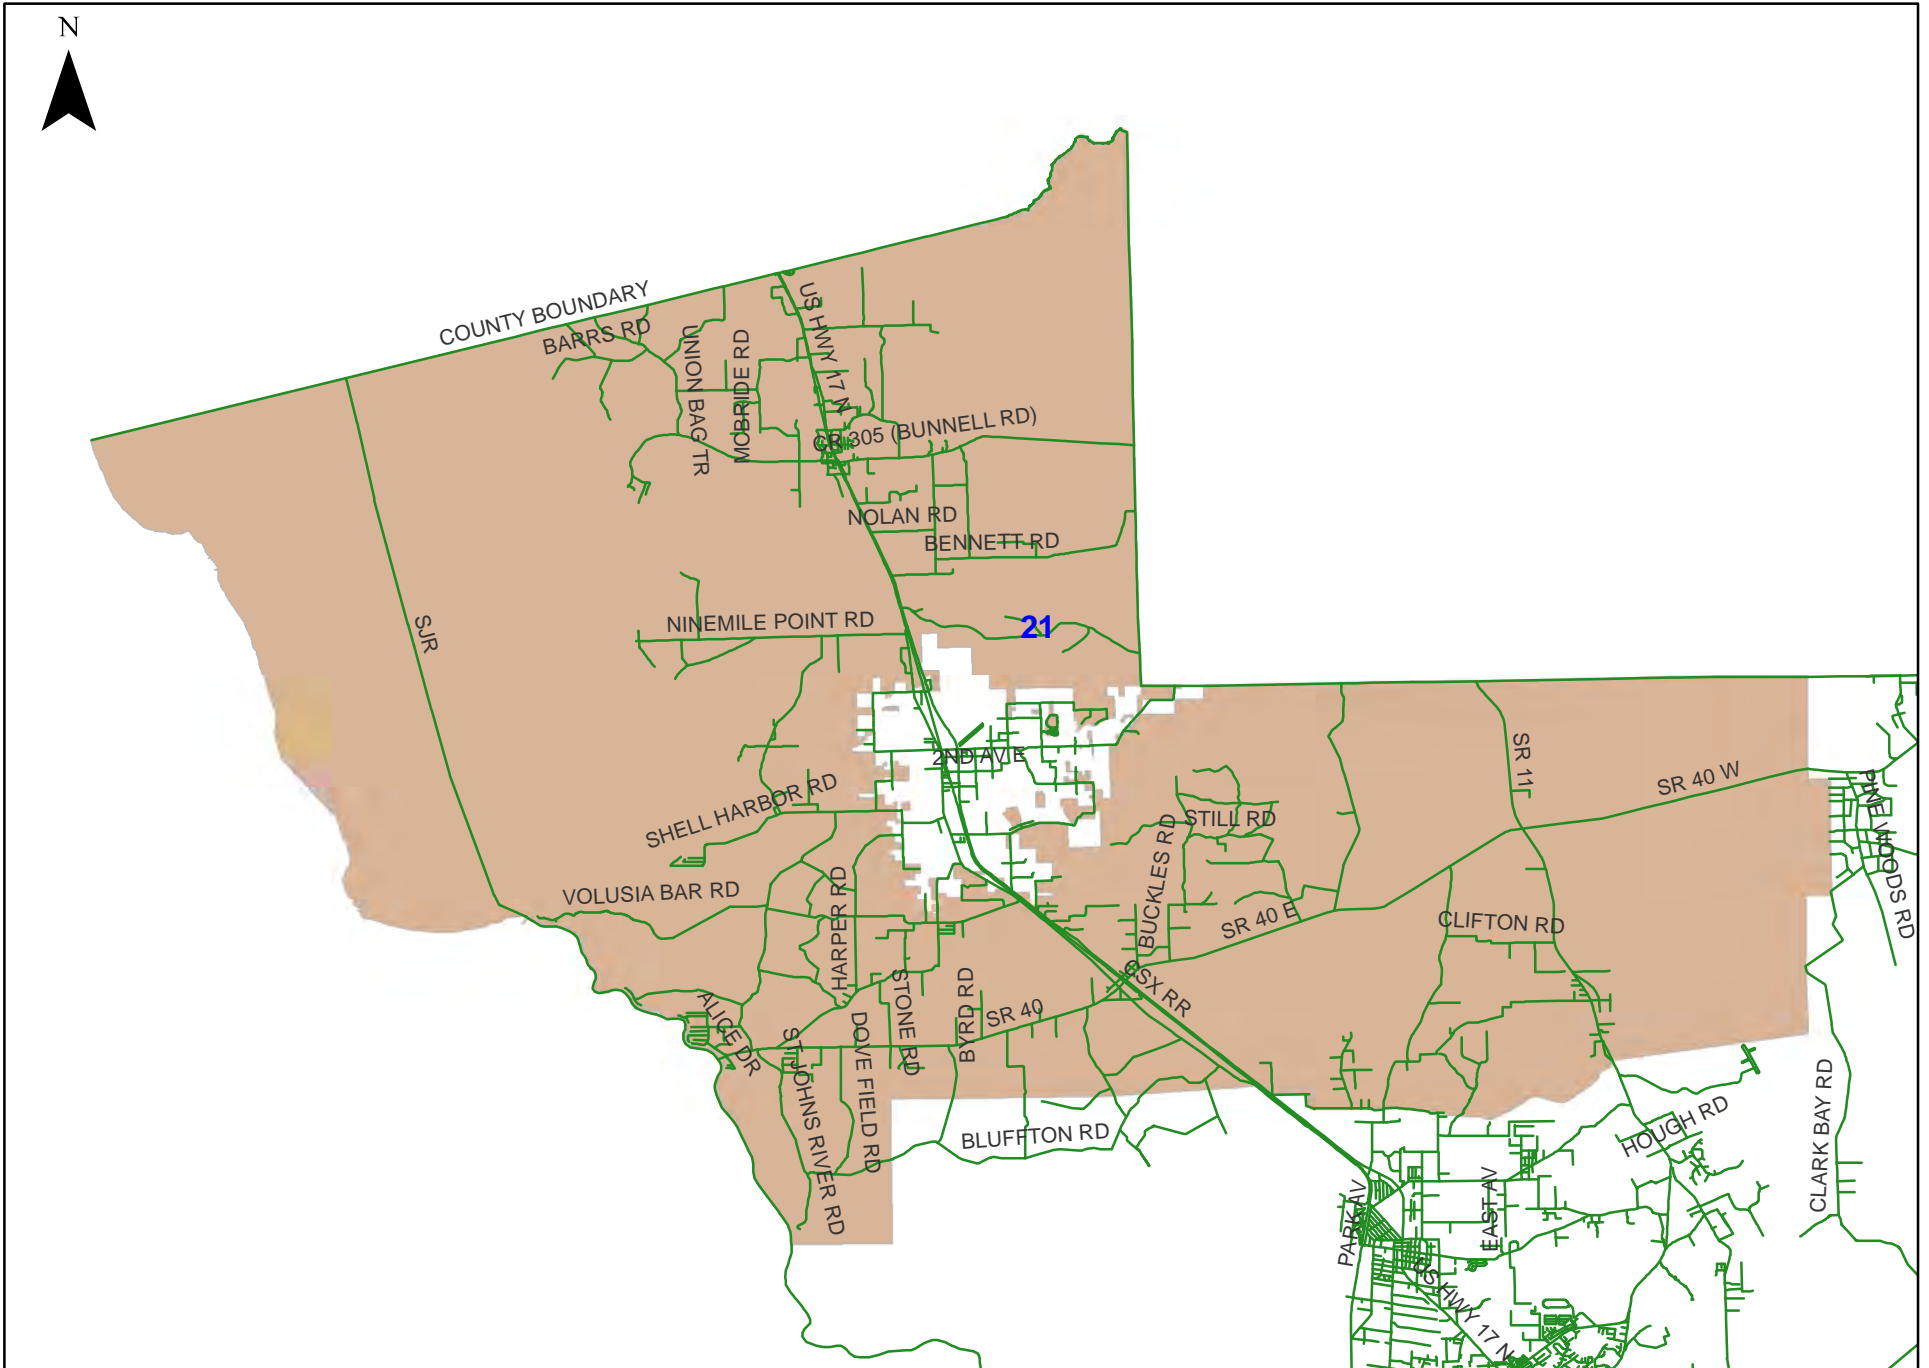

Volusia County Sheriff's Office Zone 21

Prepared by: Volusia County Sheriff's Office