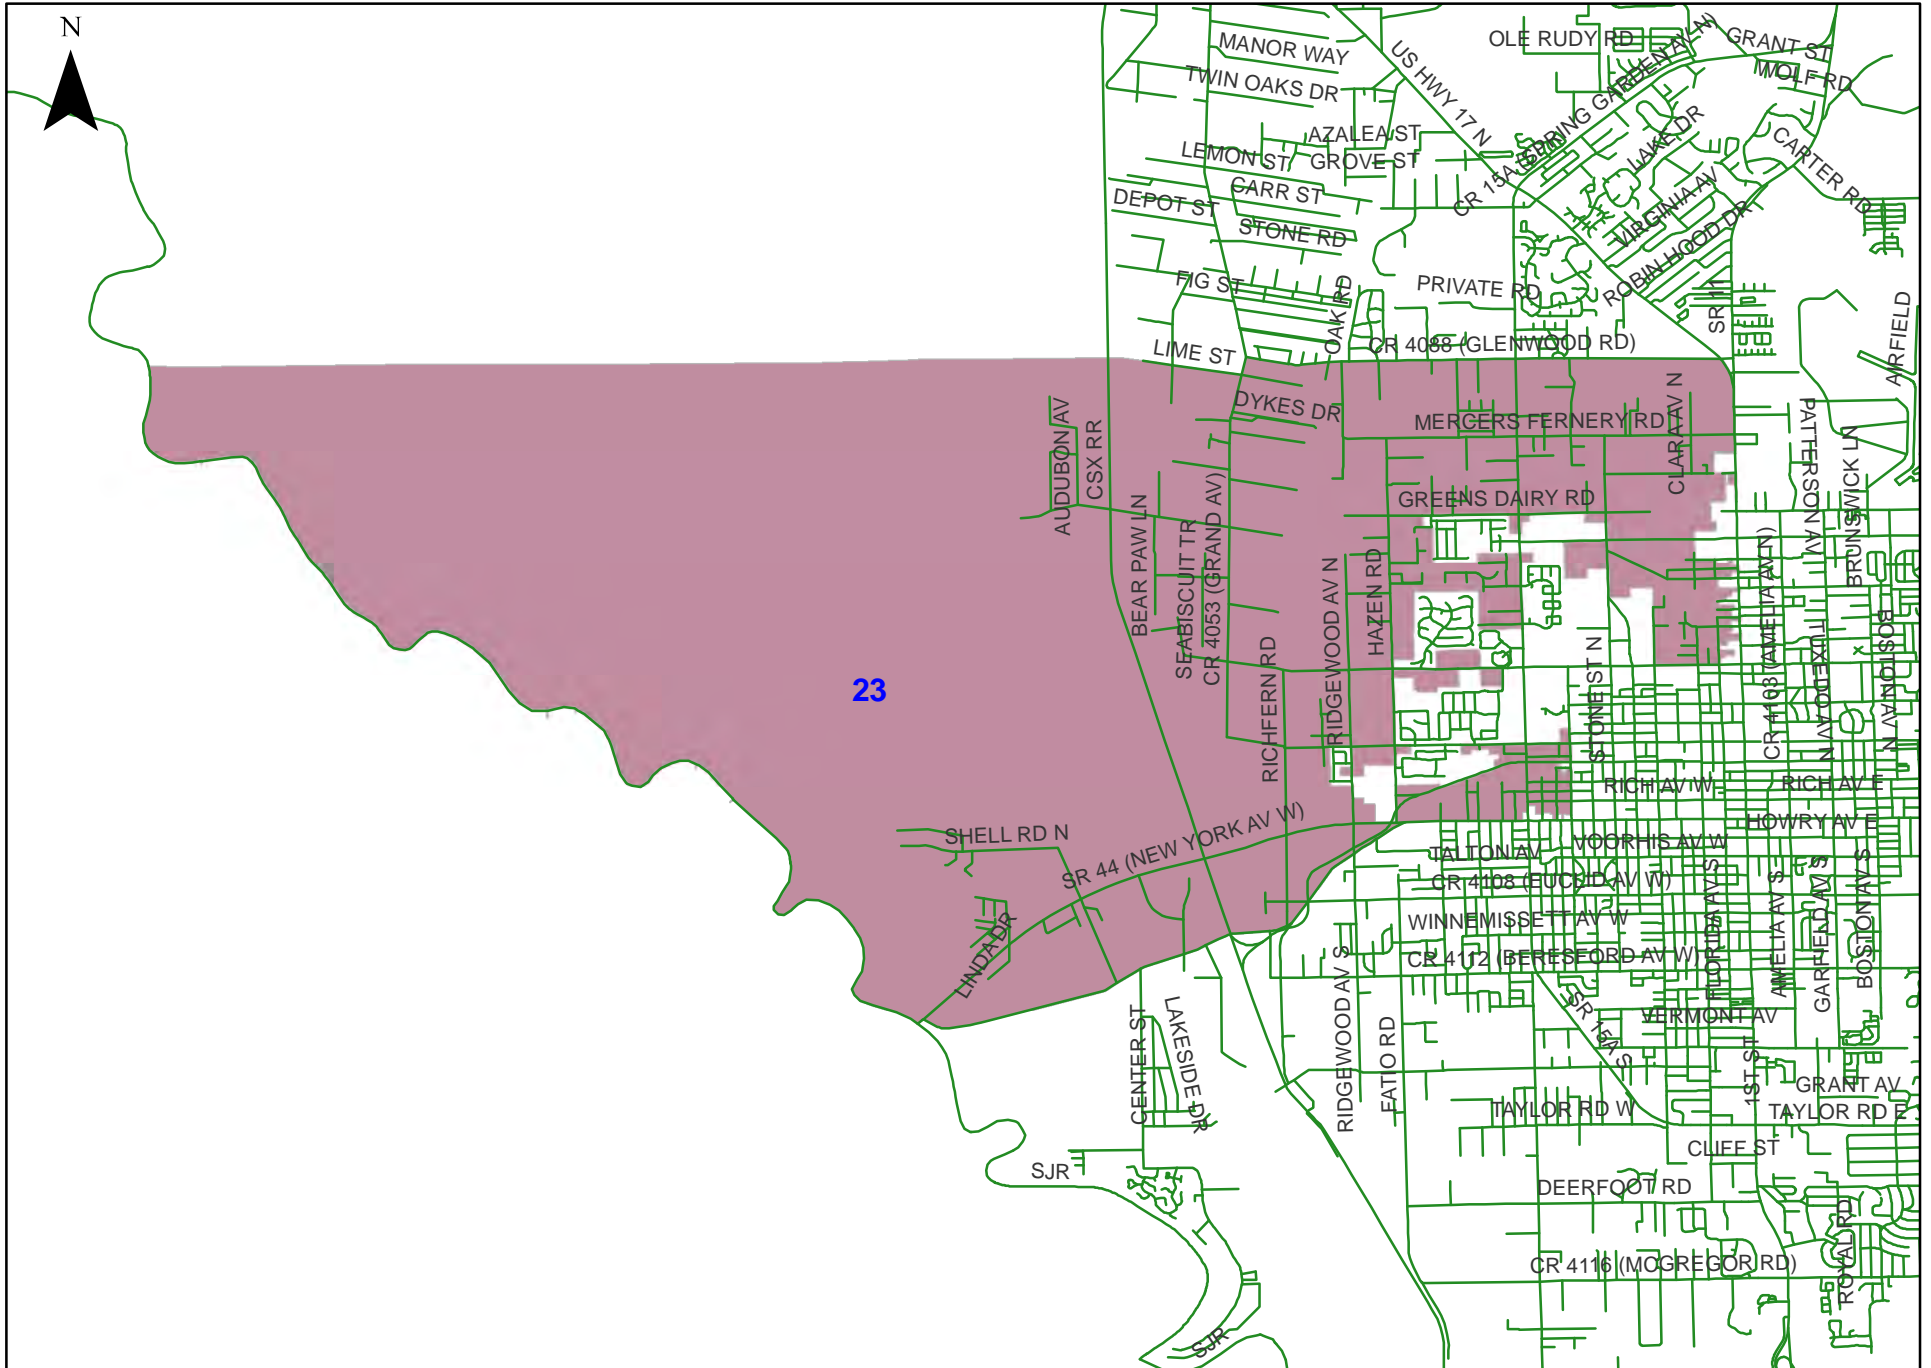

# Volusia County Sheriff Zone 21

N

Prepared by: Volusia County Sheriff's Office

# Volusia County Sheriff Zone 23

0 0.5 1 2 3 4 Miles

Prepared by: Volusia County Sheriff's Office