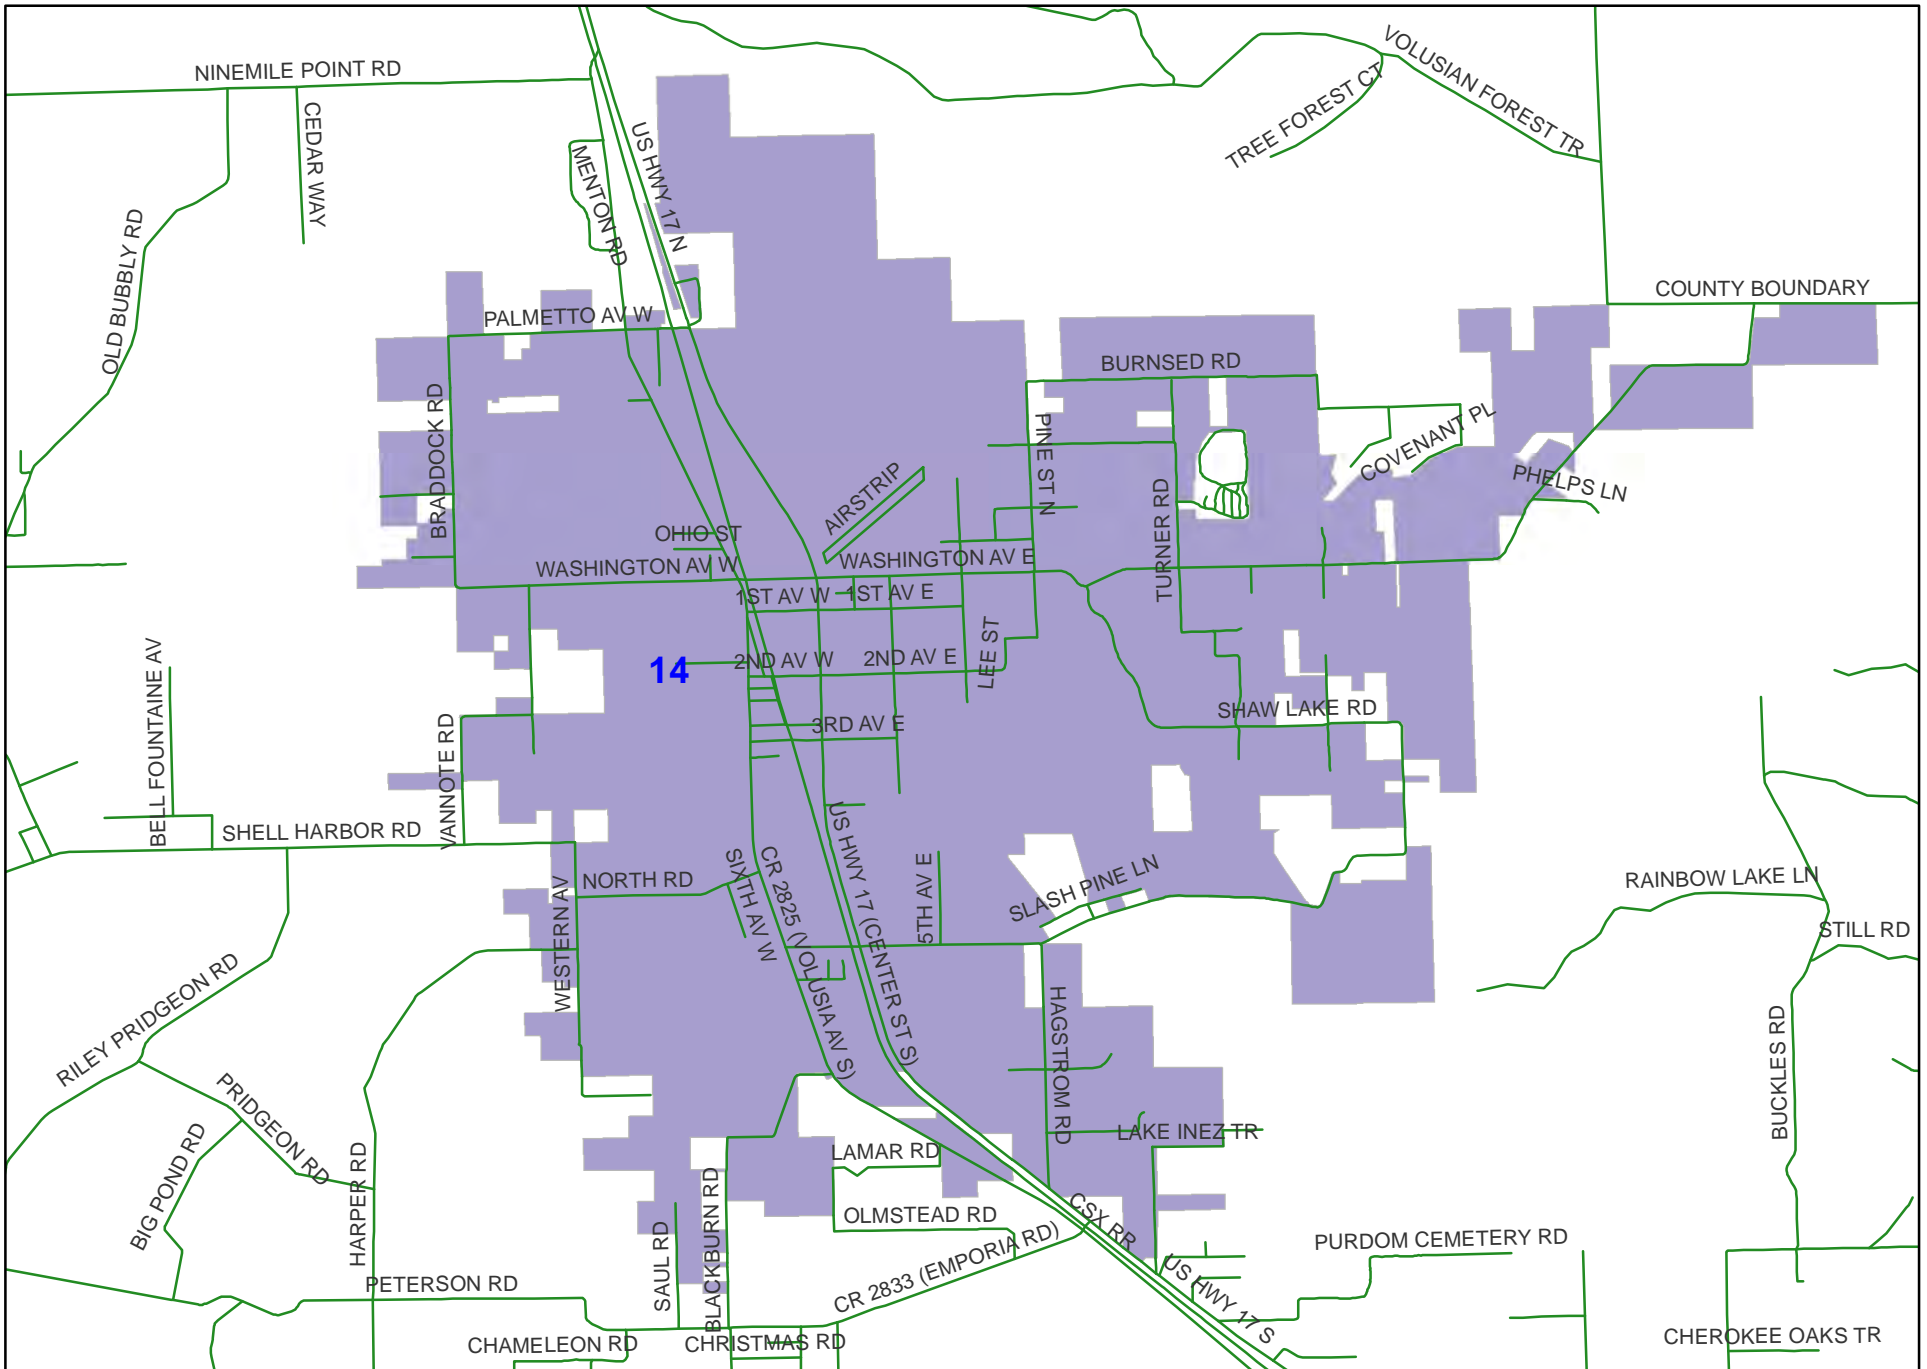

# Volusia County Sherrif Office District 2

0 1.75 3.5 7 10.5 14 Miles

Prepared by: Volusia County Sheriff's Office

# Volusia County Sherrif Office Zone 14

Prepared by: Volusia County Sheriff's Office

# Volusia County Sheriff Zone 23

0 0.5 1 2 3 4 Miles

Prepared by: Volusia County Sheriff's Office