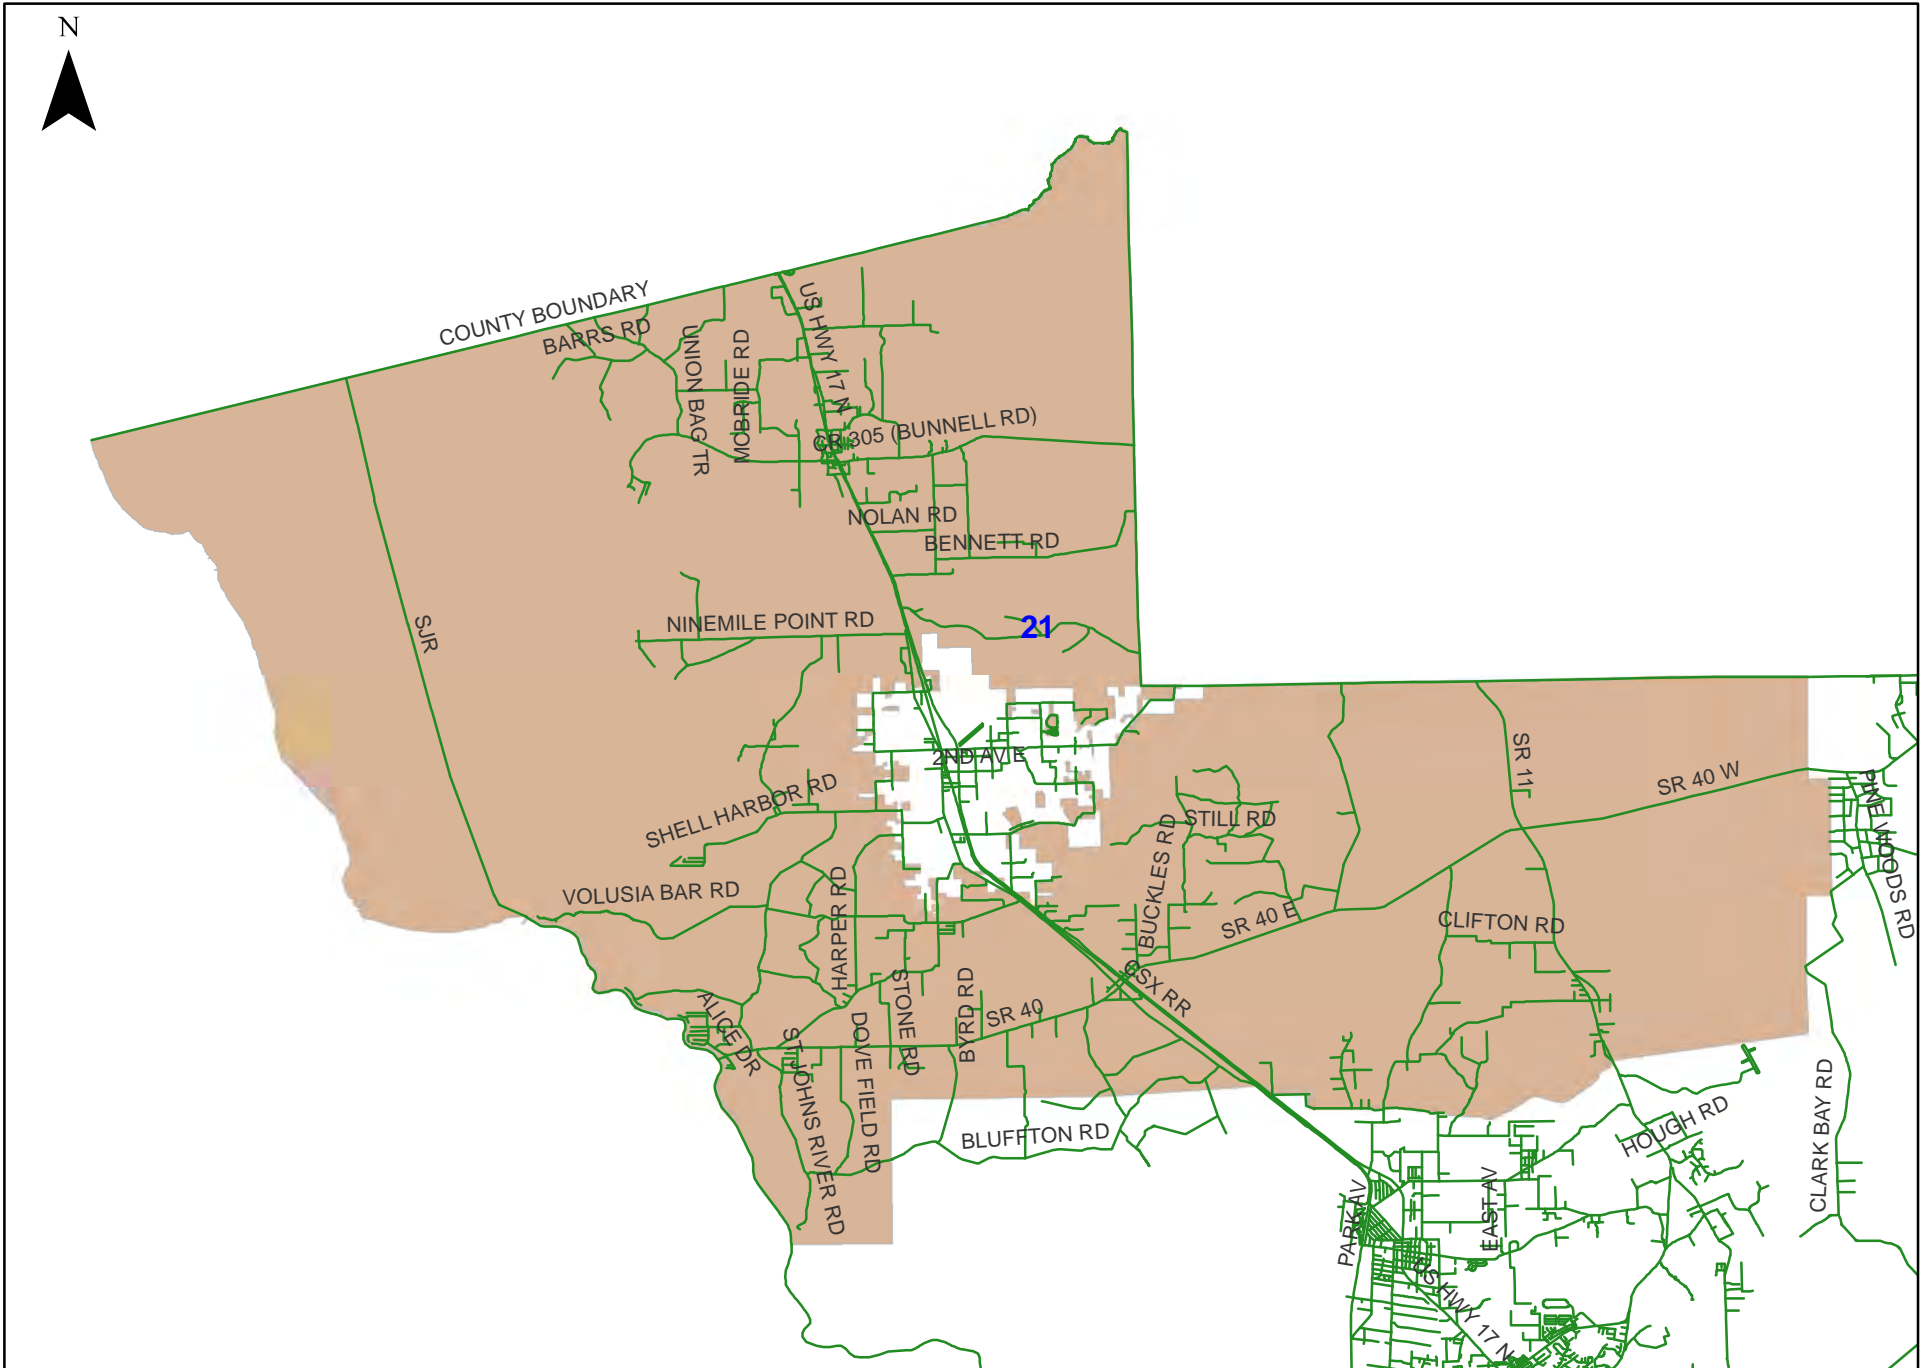

Volusia County Sheriff Zone 21

N

Prepared by: Volusia County Sheriff's Office