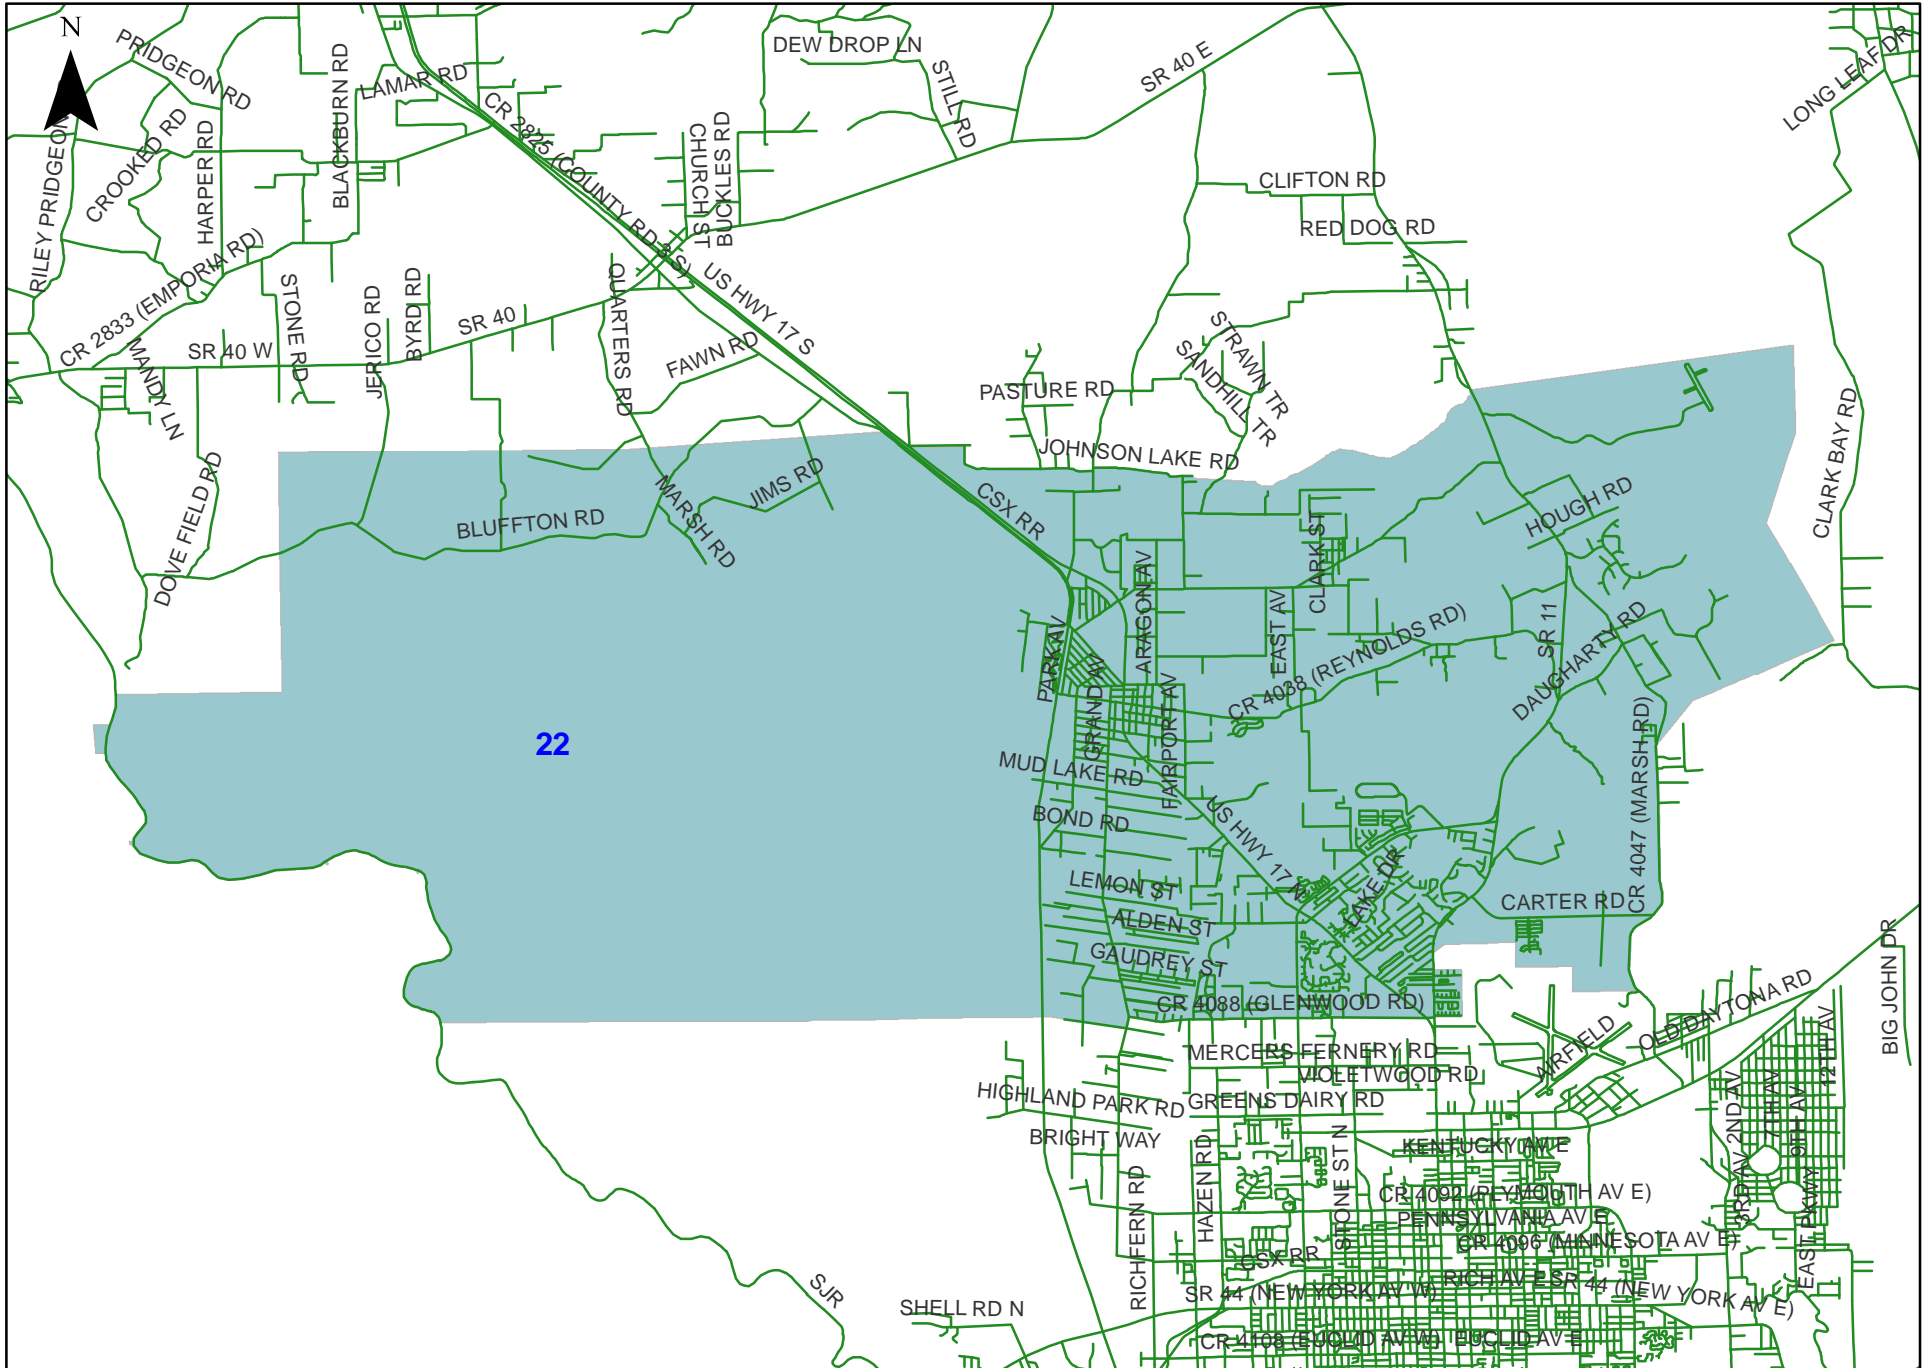

Volusia County Sheriff Zone 22

Prepared by: Volusia County Sheriff's Office