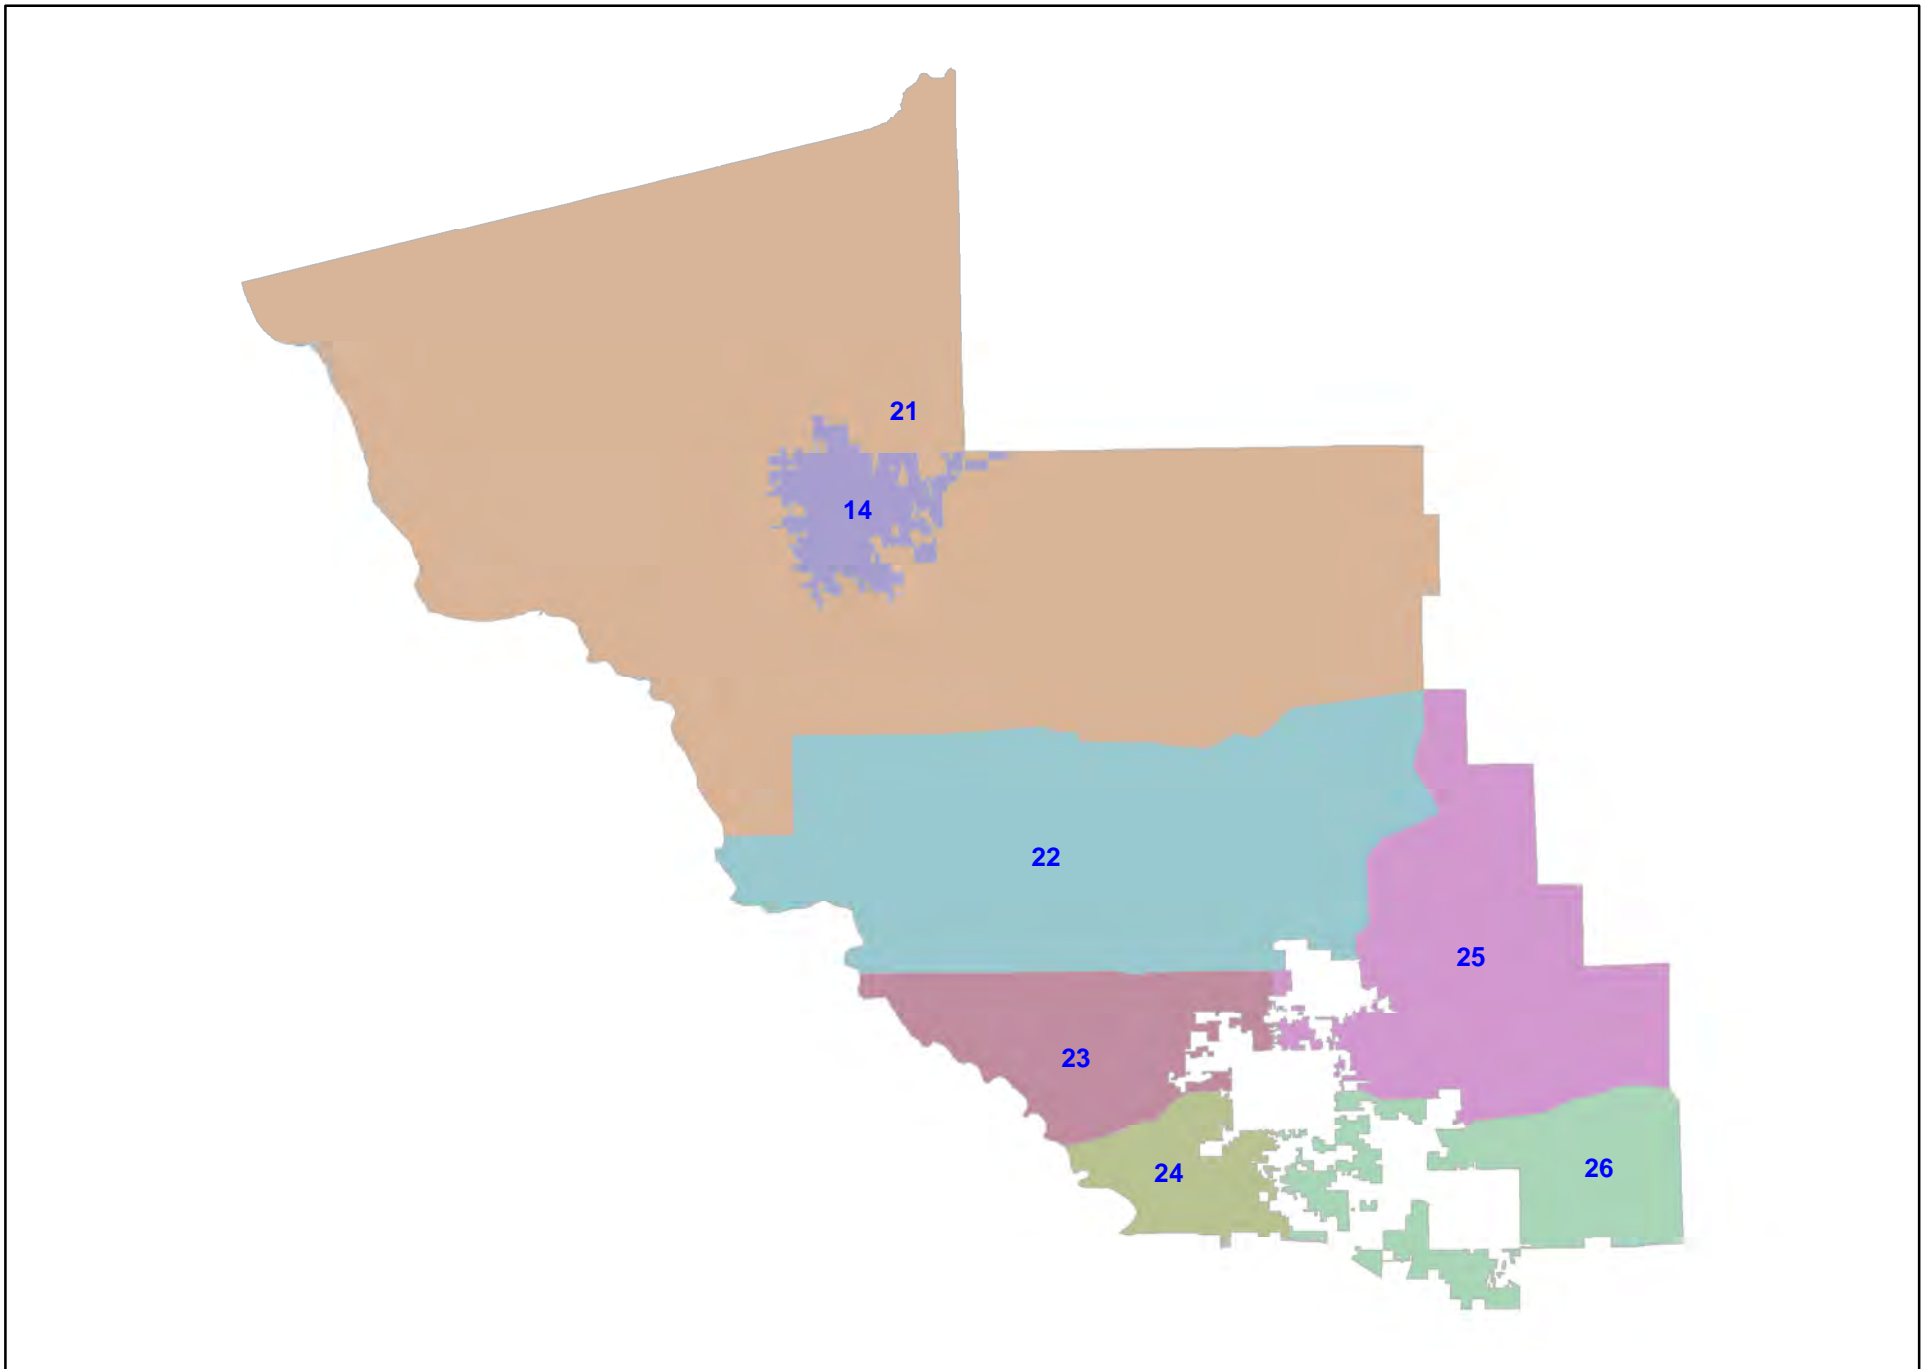

# Volusia County Sherrif Office District 2

0 1.75 3.5 7 10.5 14 Miles

Prepared by: Volusia County Sheriff's Office

# Volusia County Sherrif Office Zone 14

Prepared by: Volusia County Sheriff's Office

# Volusia County Sheriff Zone 21

N

Prepared by: Volusia County Sheriff's Office

# Volusia County Sheriff Zone 23

0 0.5 1 2 3 4 Miles

Prepared by: Volusia County Sheriff's Office