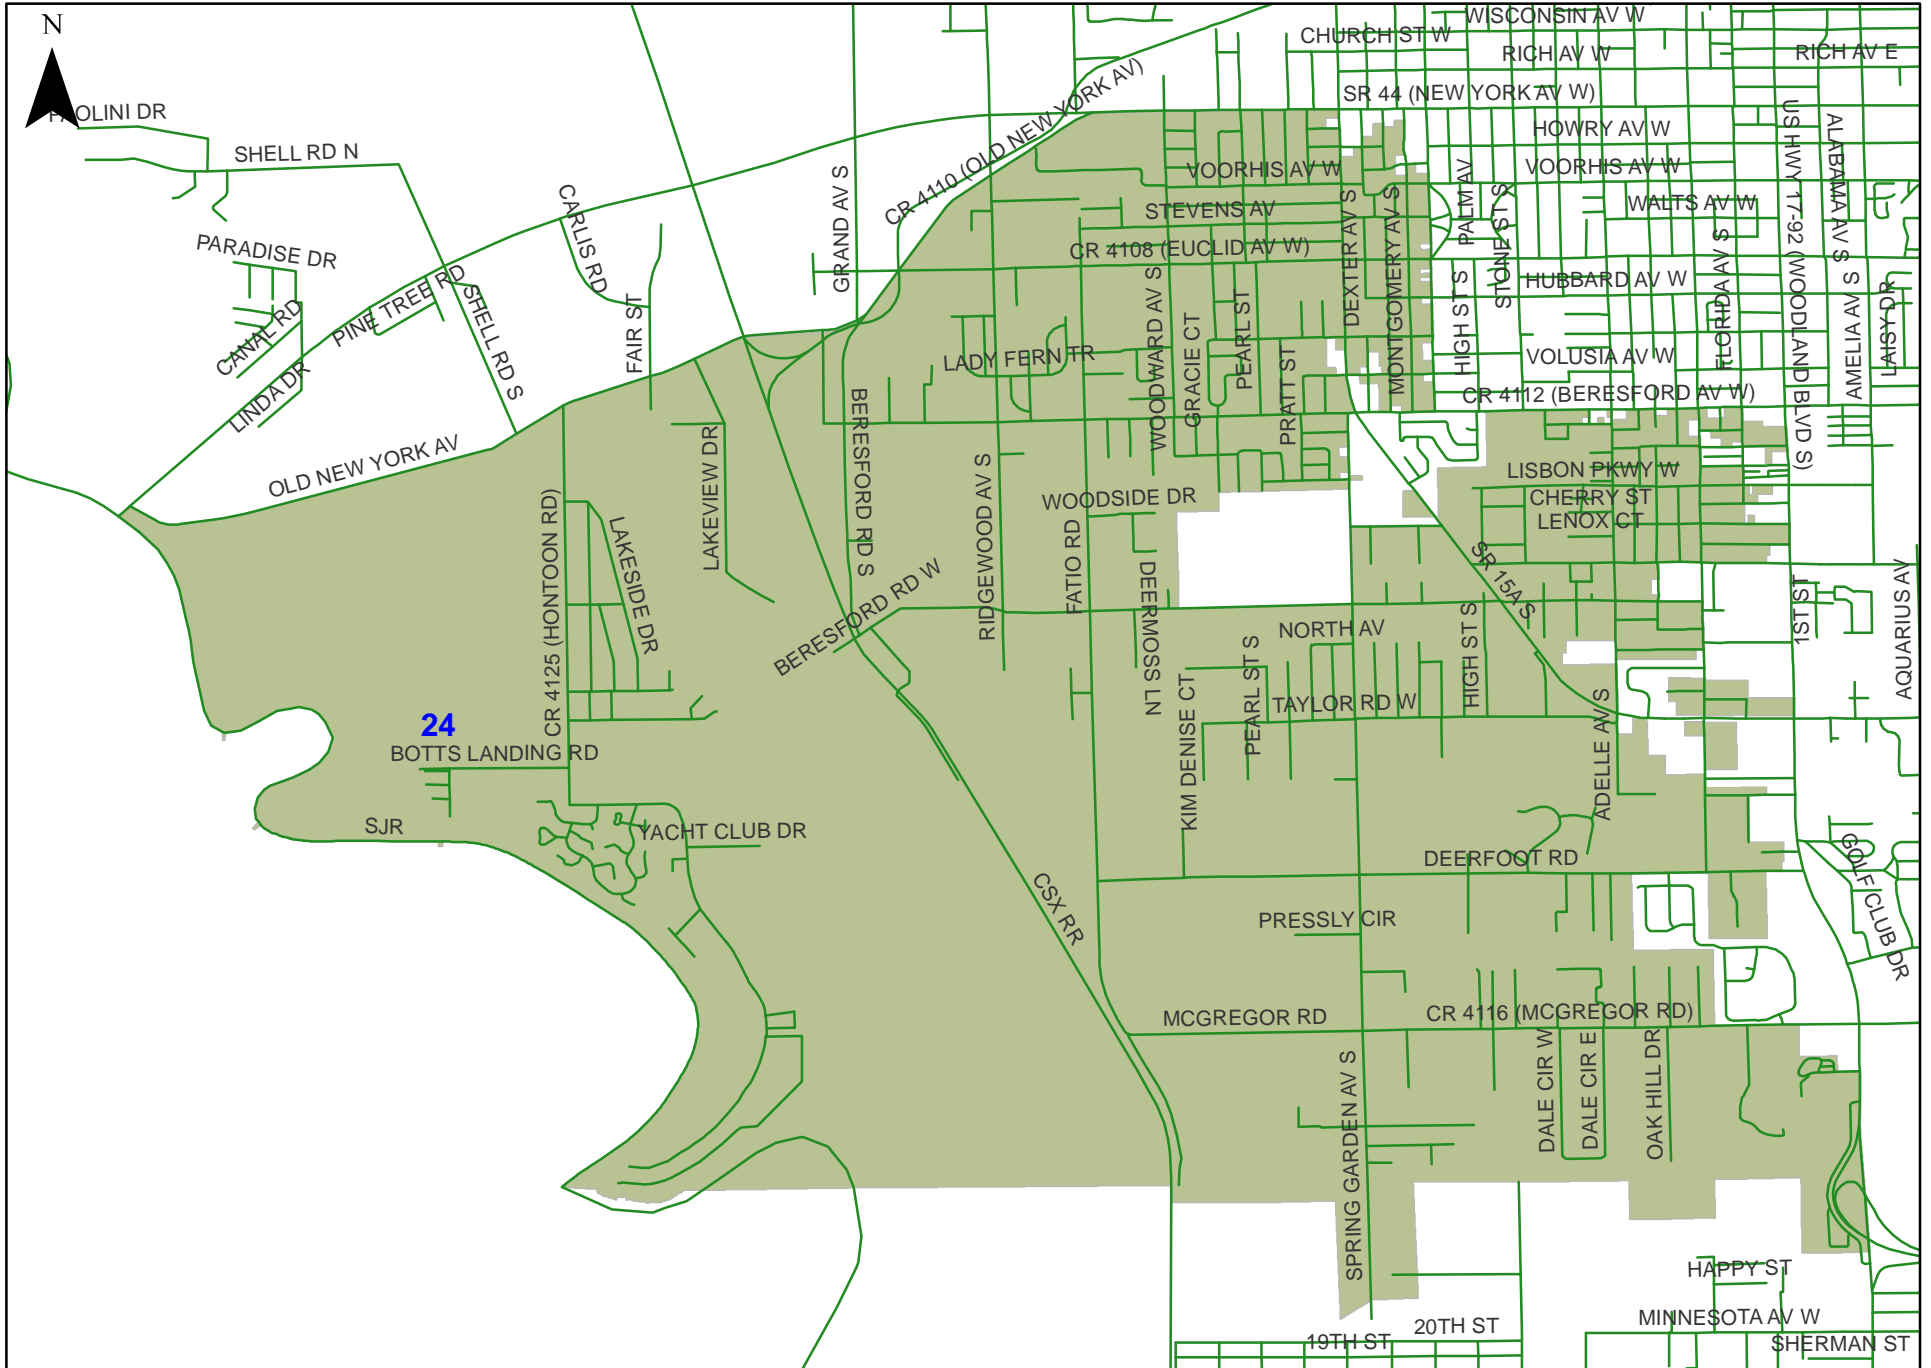

Volusia County Sheriff Zone 24

Prepared by: Volusia County Sheriff's Office