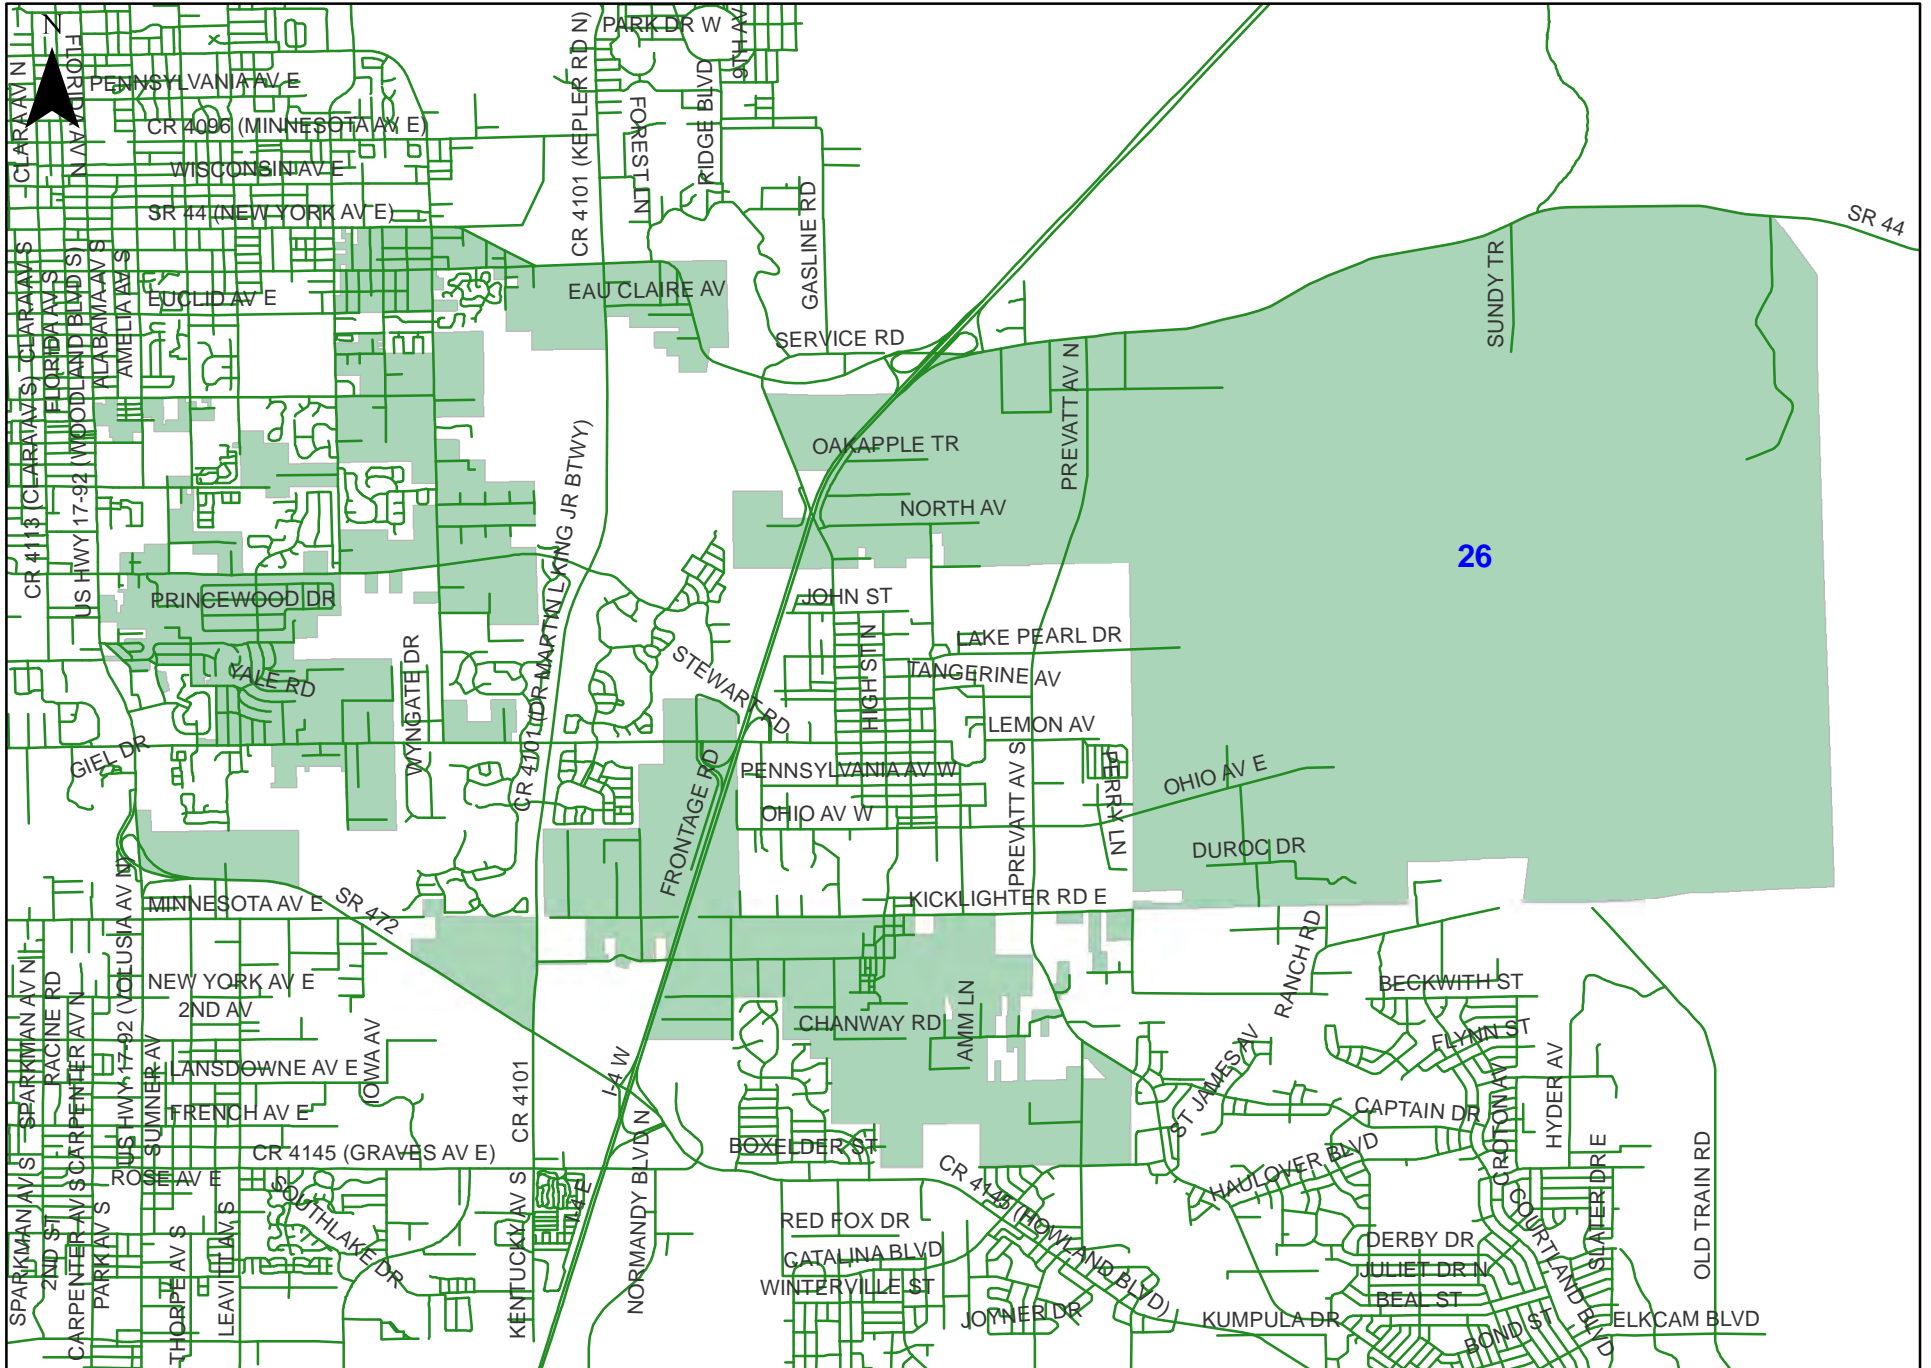

# Volusia County Sheriff Zone 26

0 0.4250.85 1.7 2.55 3.4 Miles

Prepared by: Volusia County Sheriff's Office