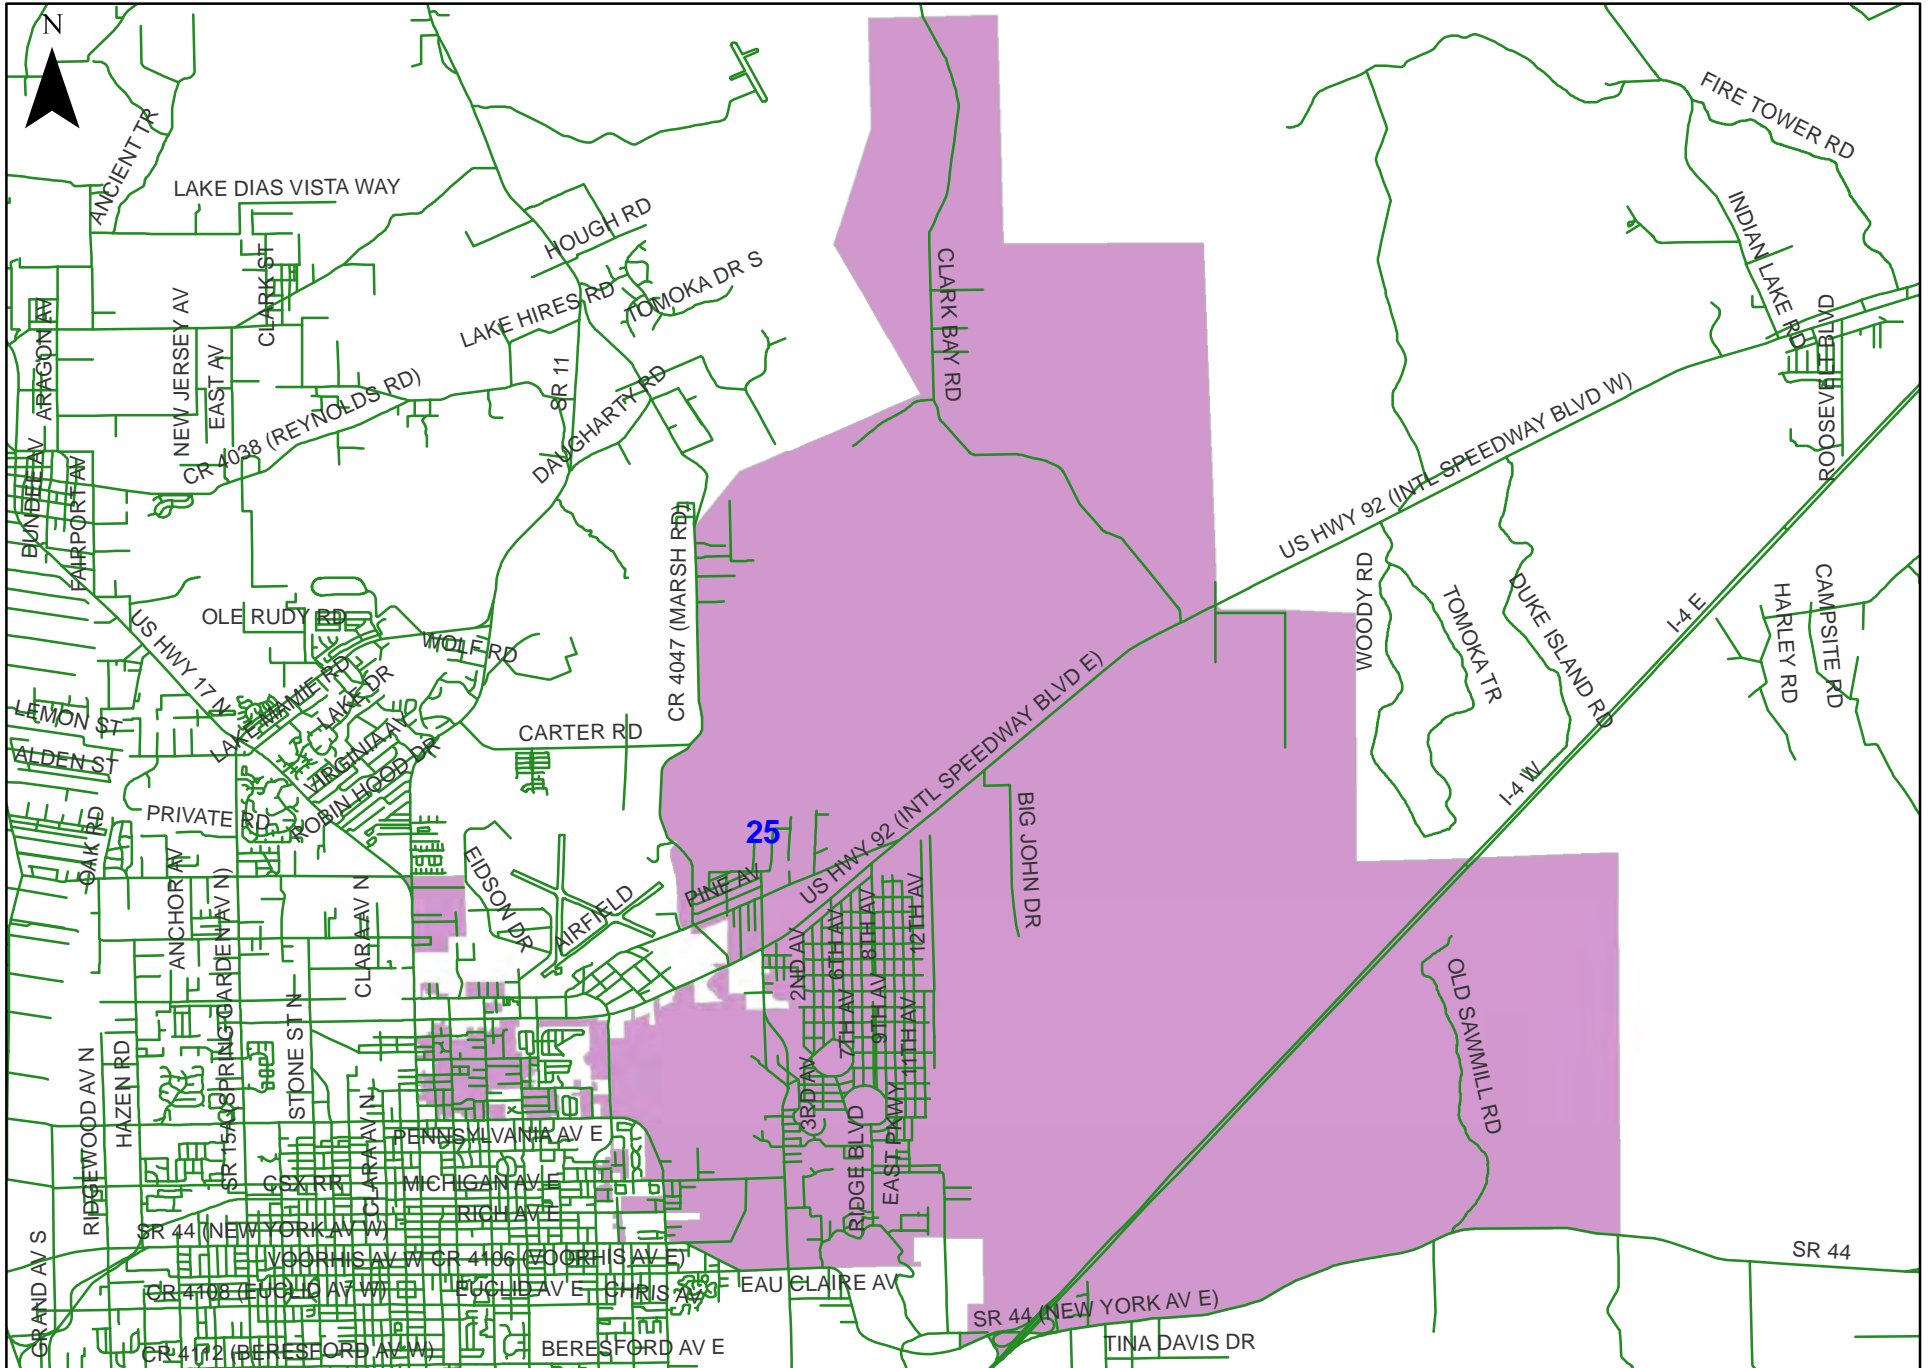

Volusia County Sheriff Zone 25

Prepared by: Volusia County Sheriff's Office