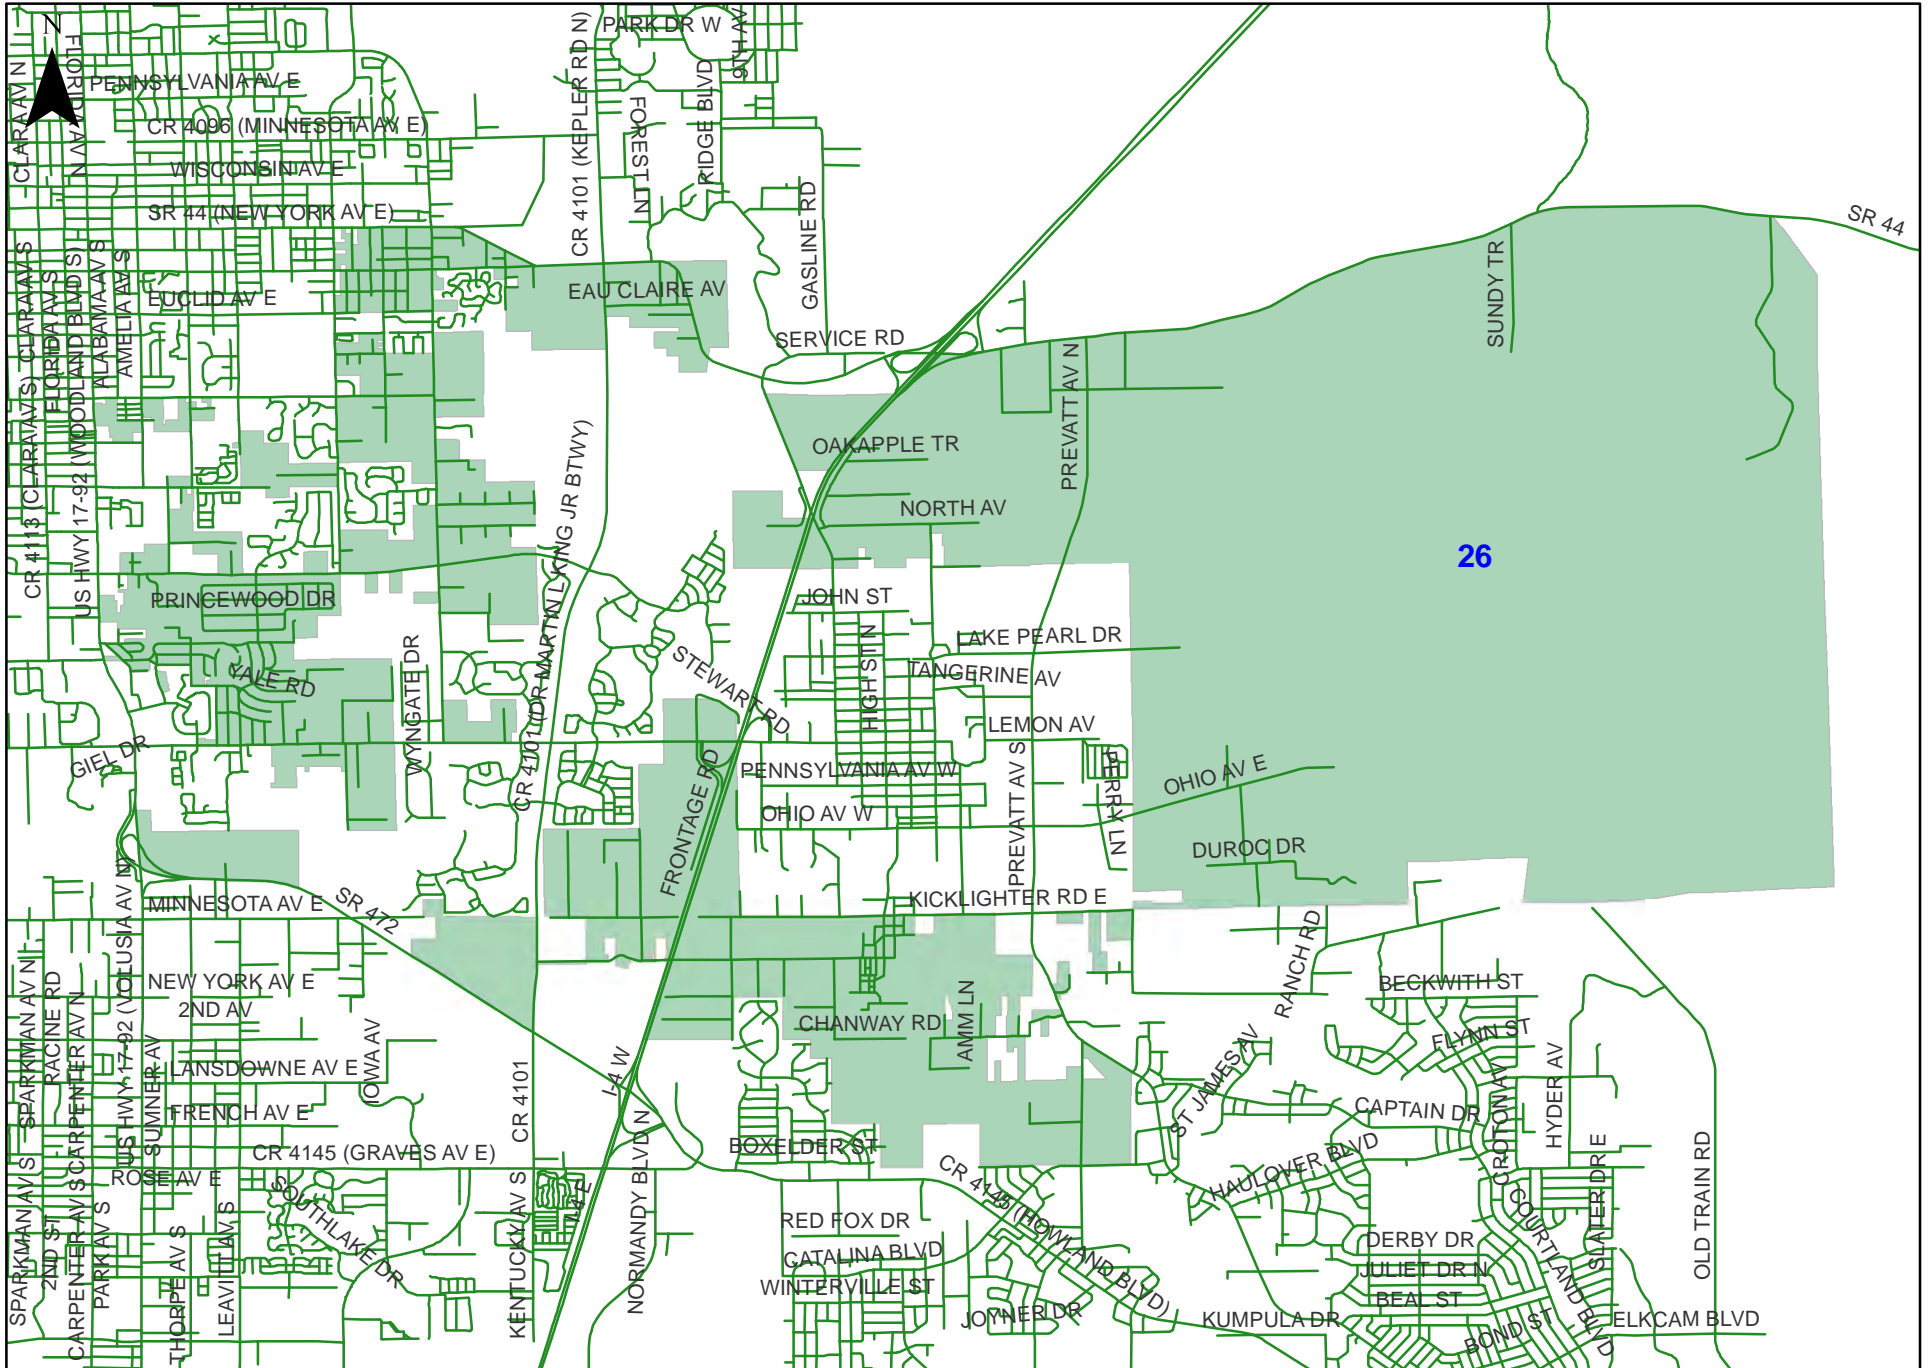

0 1.25 2.5 5 7.5 10 Miles

Prepared by: Volusia County Sheriff's Office

Volusia County Sheriff's Office Zone 22

Prepared by: Volusia County Sheriff's Office

Volusia County Sheriff's Office Zone 23

Prepared by: Volusia County Sheriff's Office

Volusia County Sheriff's Office Zone 24

24

BOTT'S LANDING RD

SJR

YACHT CLUB DR

Prepared by: Volusia County Sheriff's Office

Volusia County Sheriff's Office Zone 25

Prepared by: Volusia County Sheriff's Office

Volusia County Sheriff's Office Zone 26

0 0.4250.85 1.7 2.55 3.4 Miles

Prepared by: Volusia County Sheriff's Office