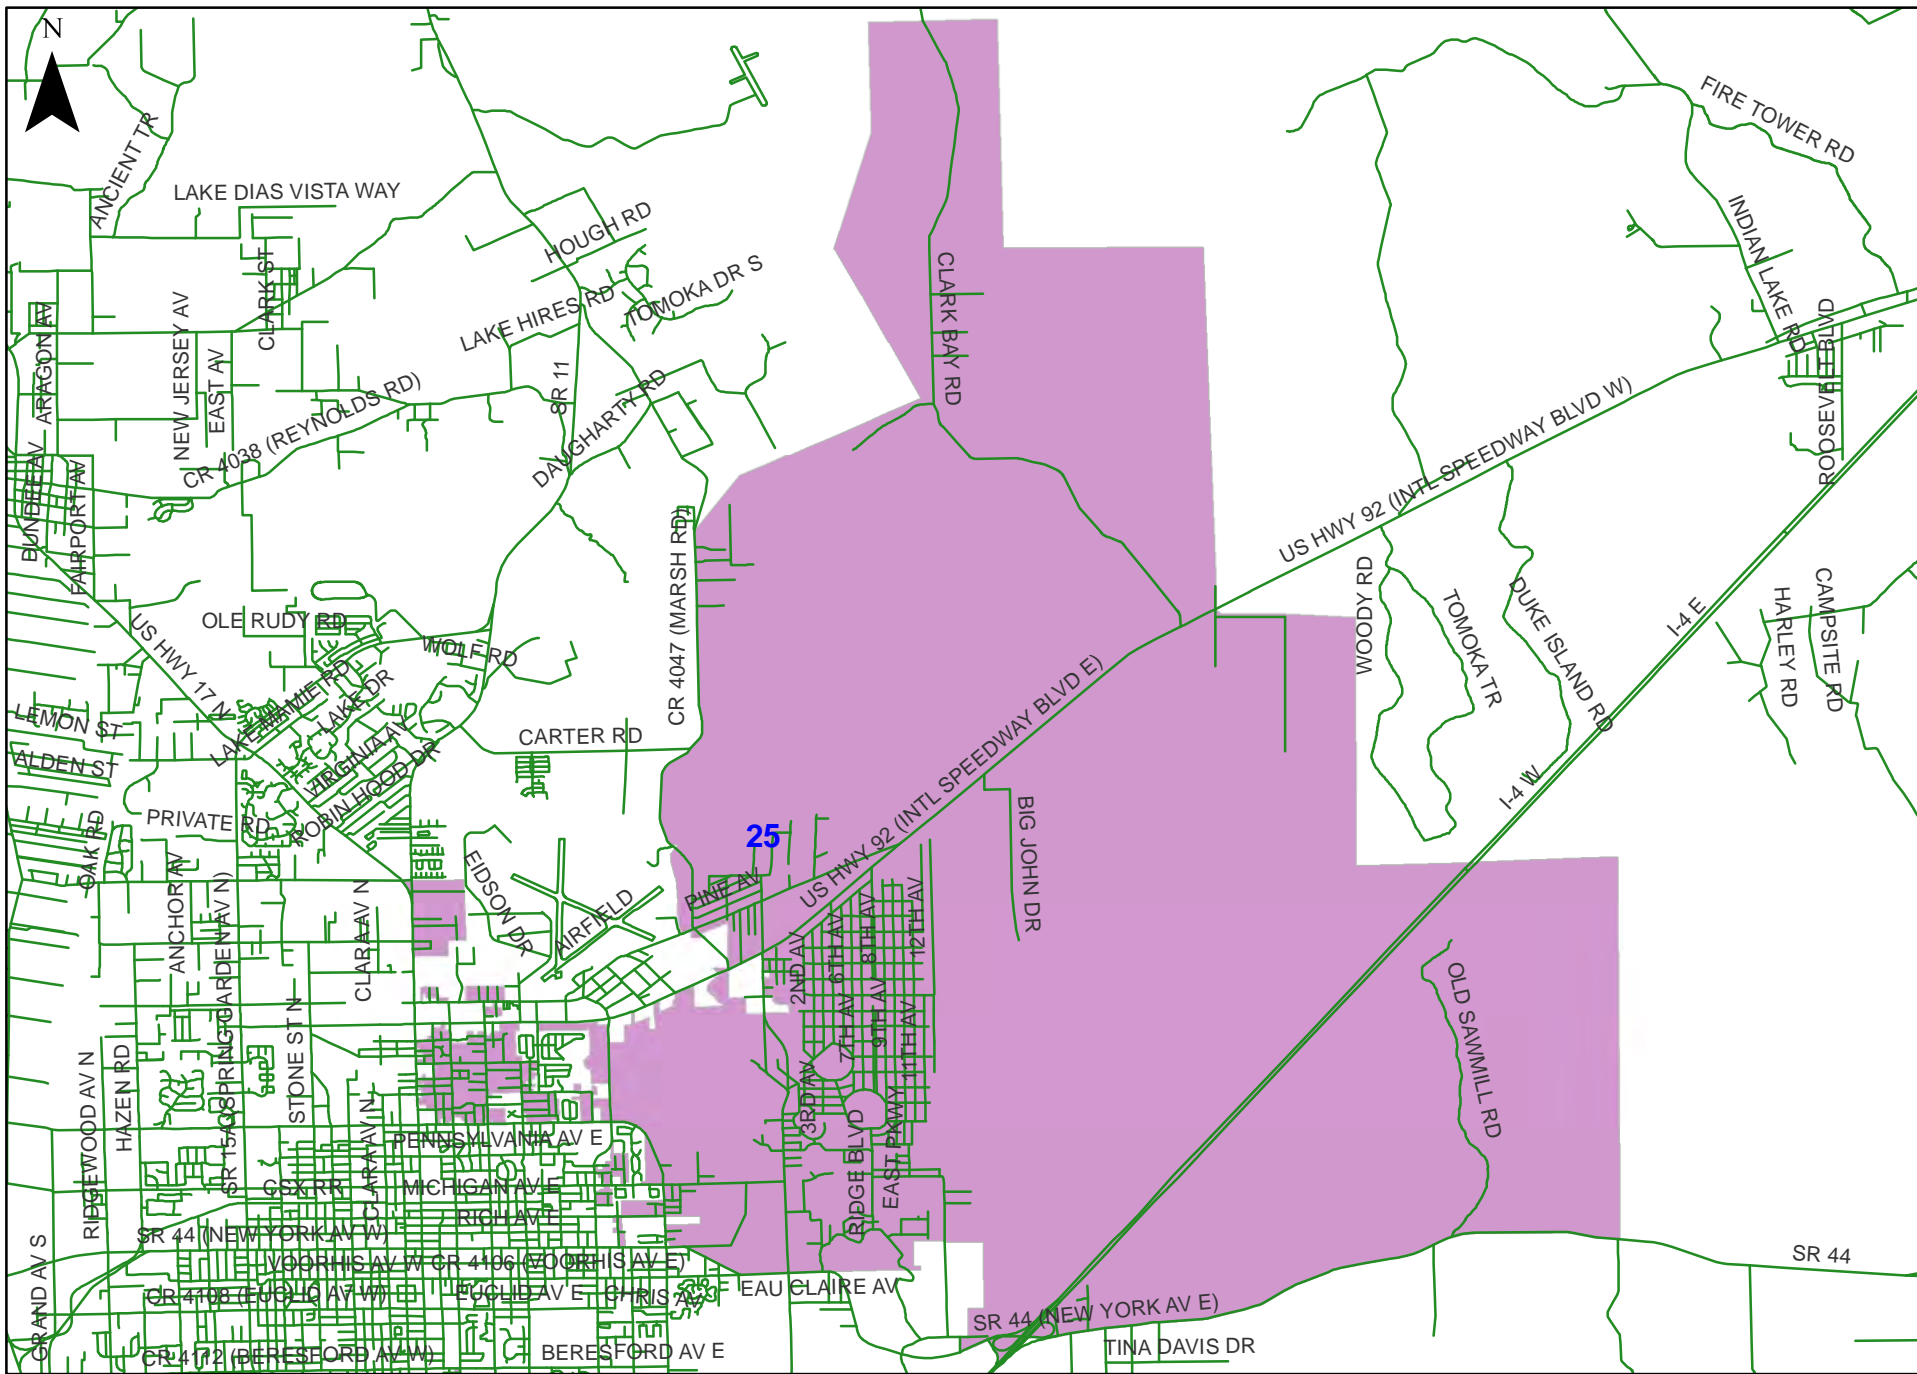

0 1.25 2.5 5 7.5 10 Miles

Prepared by: Volusia County Sheriff's Office

Volusia County Sheriff's Office Zone 22

Prepared by: Volusia County Sheriff's Office

Volusia County Sheriff's Office Zone 23

Prepared by: Volusia County Sheriff's Office

Volusia County Sheriff's Office Zone 24

24

BOTT'S LANDING RD

SJR

YACHT CLUB DR

Prepared by: Volusia County Sheriff's Office

Volusia County Sheriff's Office Zone 25

Prepared by: Volusia County Sheriff's Office

Volusia County Sheriff's Office Zone 26

0 0.4250.85 1.7 2.55 3.4 Miles

Prepared by: Volusia County Sheriff's Office