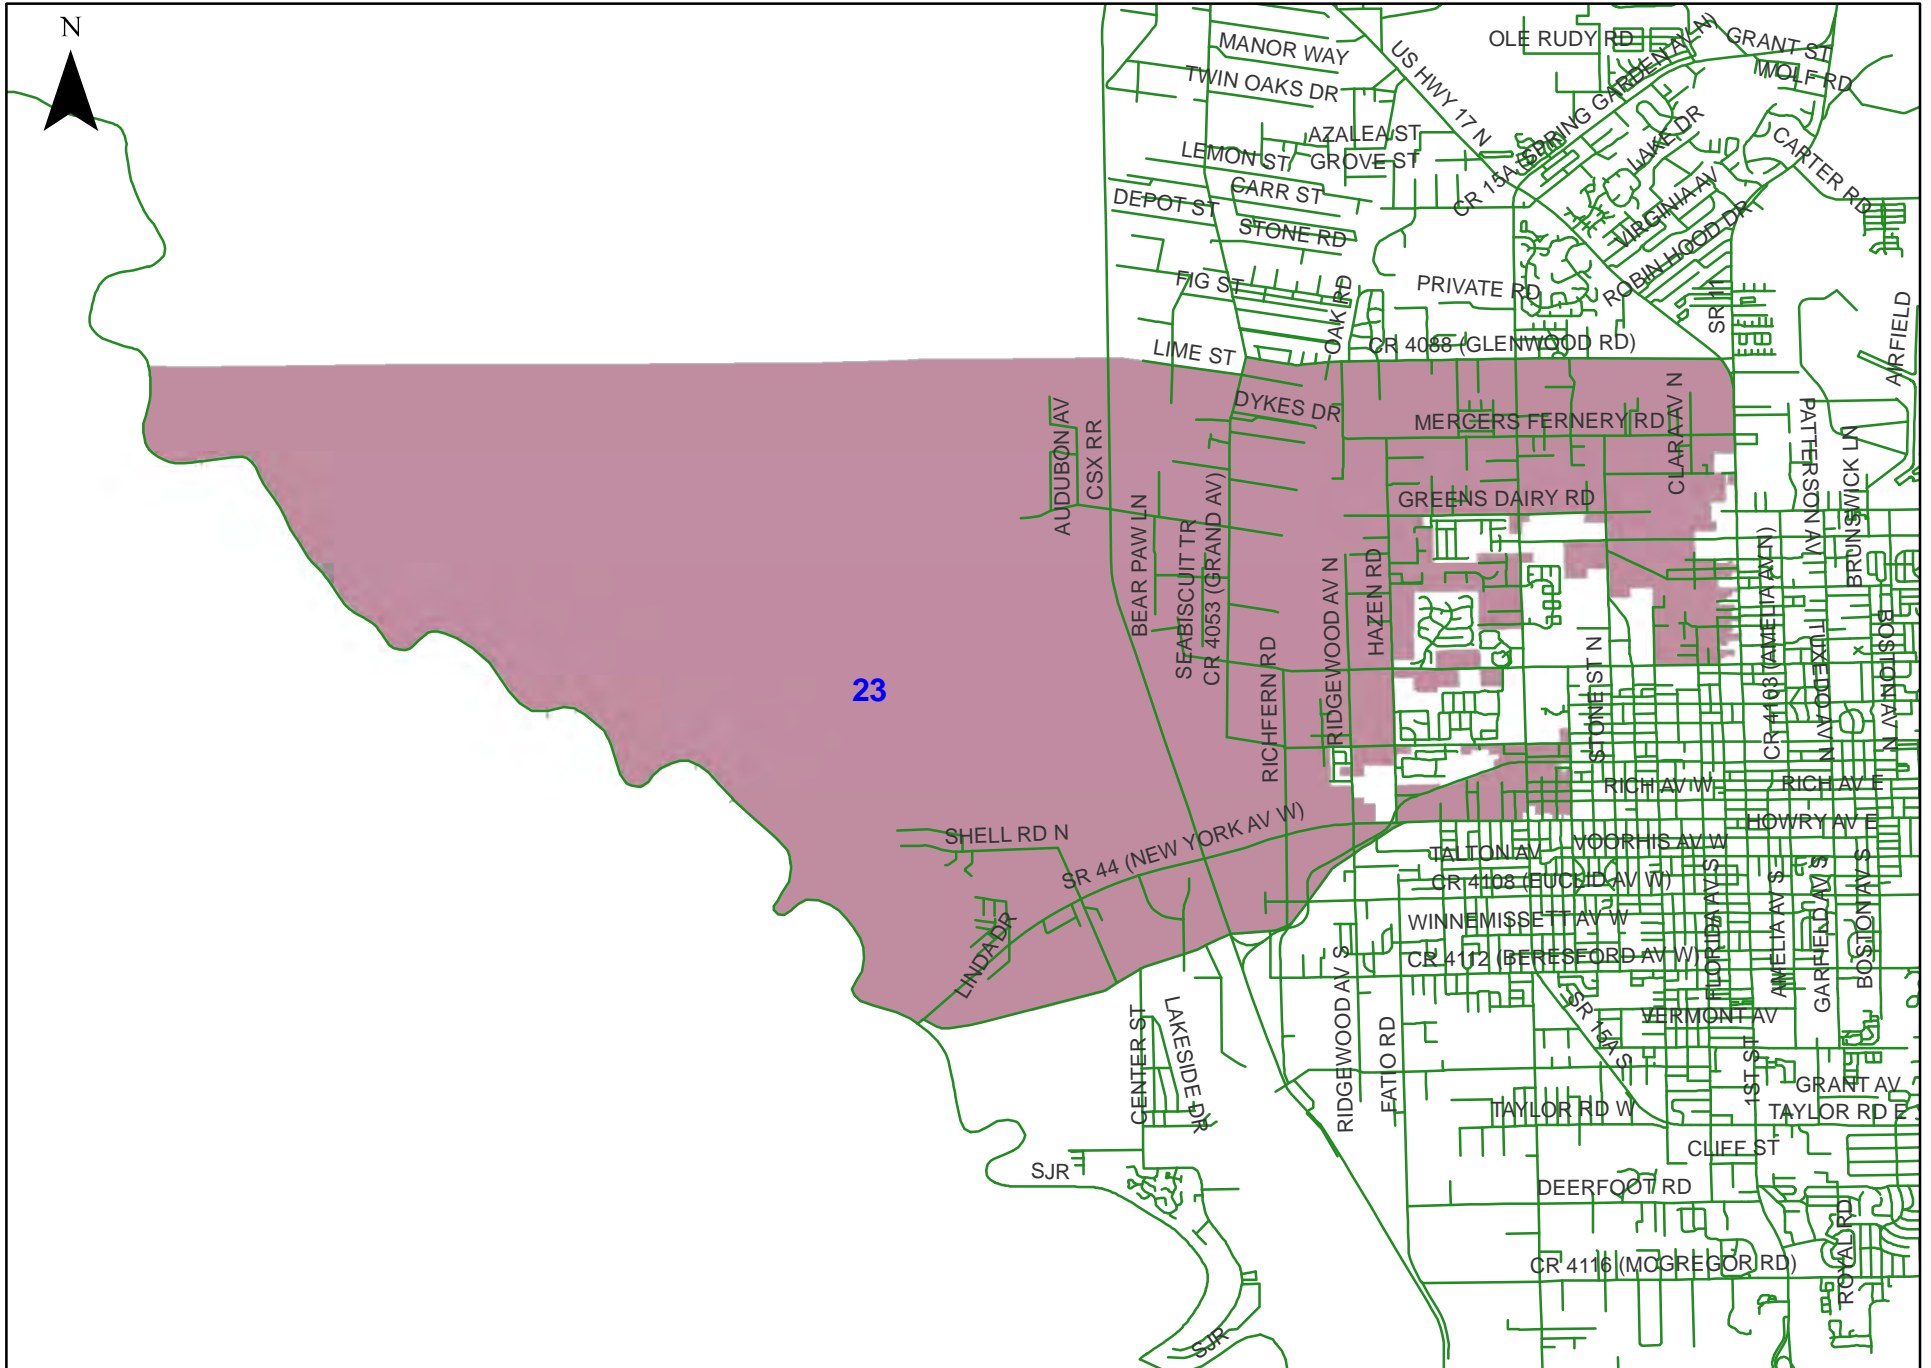

Volusia County Sheriff's Office District 2

0 1.75 3.5 7 10.5 14 Miles

Prepared by: Volusia County Sheriff's Office

Volusia County Sheriff's Office Zone 14

Prepared by: Volusia County Sheriff's Office

Volusia County Sheriff's Office Zone 21

0 1.25 2.5 5 7.5 10 Miles

Prepared by: Volusia County Sheriff's Office

Volusia County Sheriff's Office Zone 22

Prepared by: Volusia County Sheriff's Office

Volusia County Sheriff's Office Zone 23

Prepared by: Volusia County Sheriff's Office

Volusia County Sheriff's Office Zone 24

24

BOTT'S LANDING RD

SJR

YACHT CLUB DR

Prepared by: Volusia County Sheriff's Office

Volusia County Sheriff's Office Zone 25

Prepared by: Volusia County Sheriff's Office

Volusia County Sheriff's Office Zone 26

0 0.4250.85 1.7 2.55 3.4 Miles

Prepared by: Volusia County Sheriff's Office