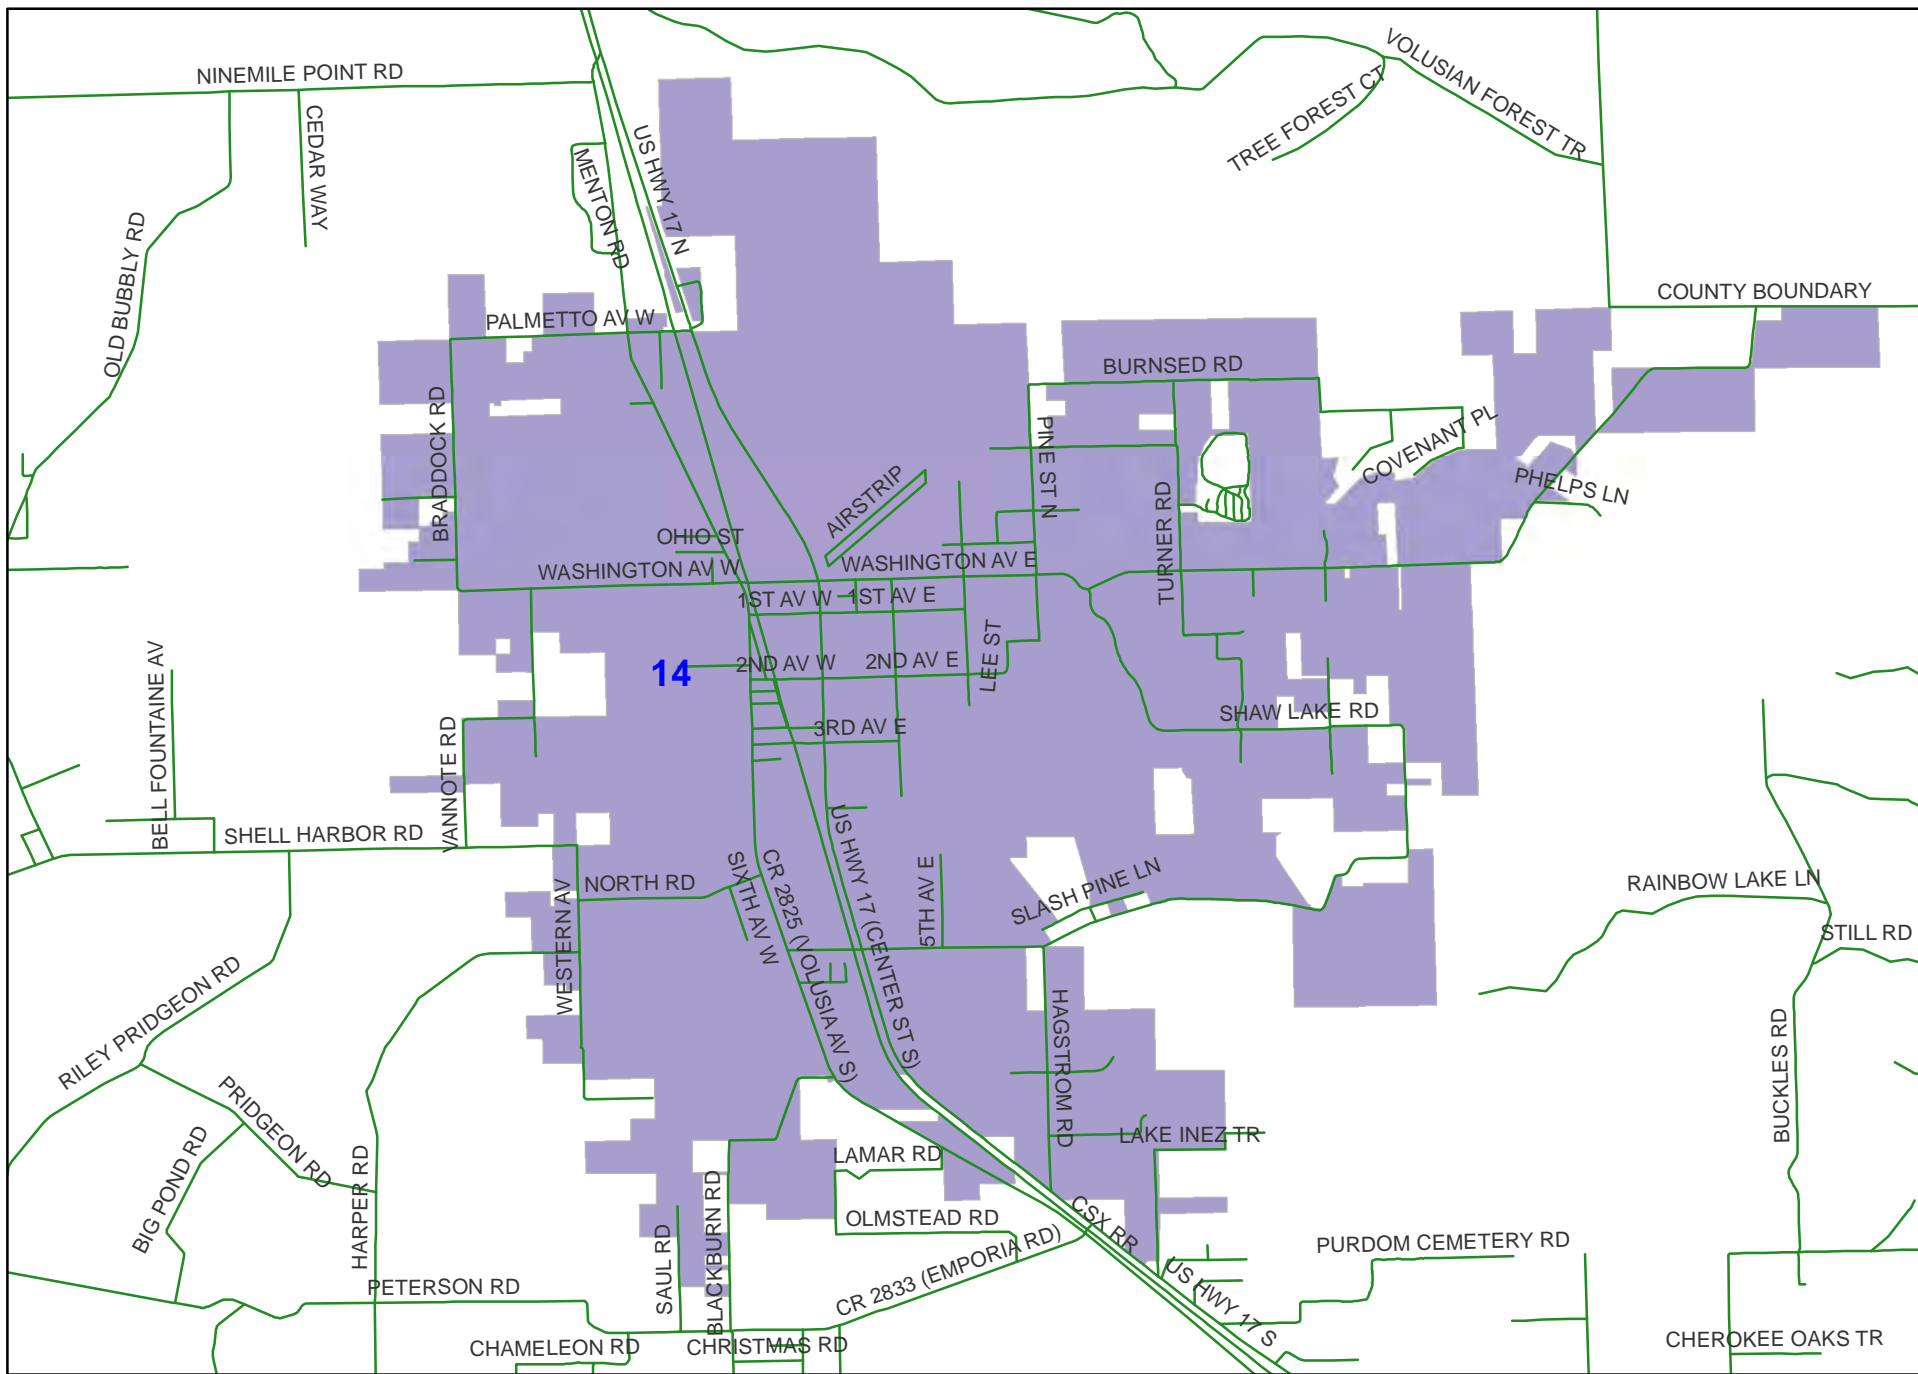

Volusia County Sheriff's Office District 2

0 1.75 3.5 7 10.5 14 Miles

Prepared by: Volusia County Sheriff's Office

Volusia County Sheriff's Office Zone 14

Prepared by: Volusia County Sheriff's Office

Volusia County Sheriff's Office Zone 21

0 1.25 2.5 5 7.5 10 Miles

Prepared by: Volusia County Sheriff's Office

Volusia County Sheriff's Office Zone 22

Prepared by: Volusia County Sheriff's Office

Volusia County Sheriff's Office Zone 23

Prepared by: Volusia County Sheriff's Office

Volusia County Sheriff's Office Zone 24

24

BOTT'S LANDING RD

SJR

YACHT CLUB DR

Prepared by: Volusia County Sheriff's Office

Volusia County Sheriff's Office Zone 25

Prepared by: Volusia County Sheriff's Office

Volusia County Sheriff's Office Zone 26

0 0.4250.85 1.7 2.55 3.4 Miles

Prepared by: Volusia County Sheriff's Office