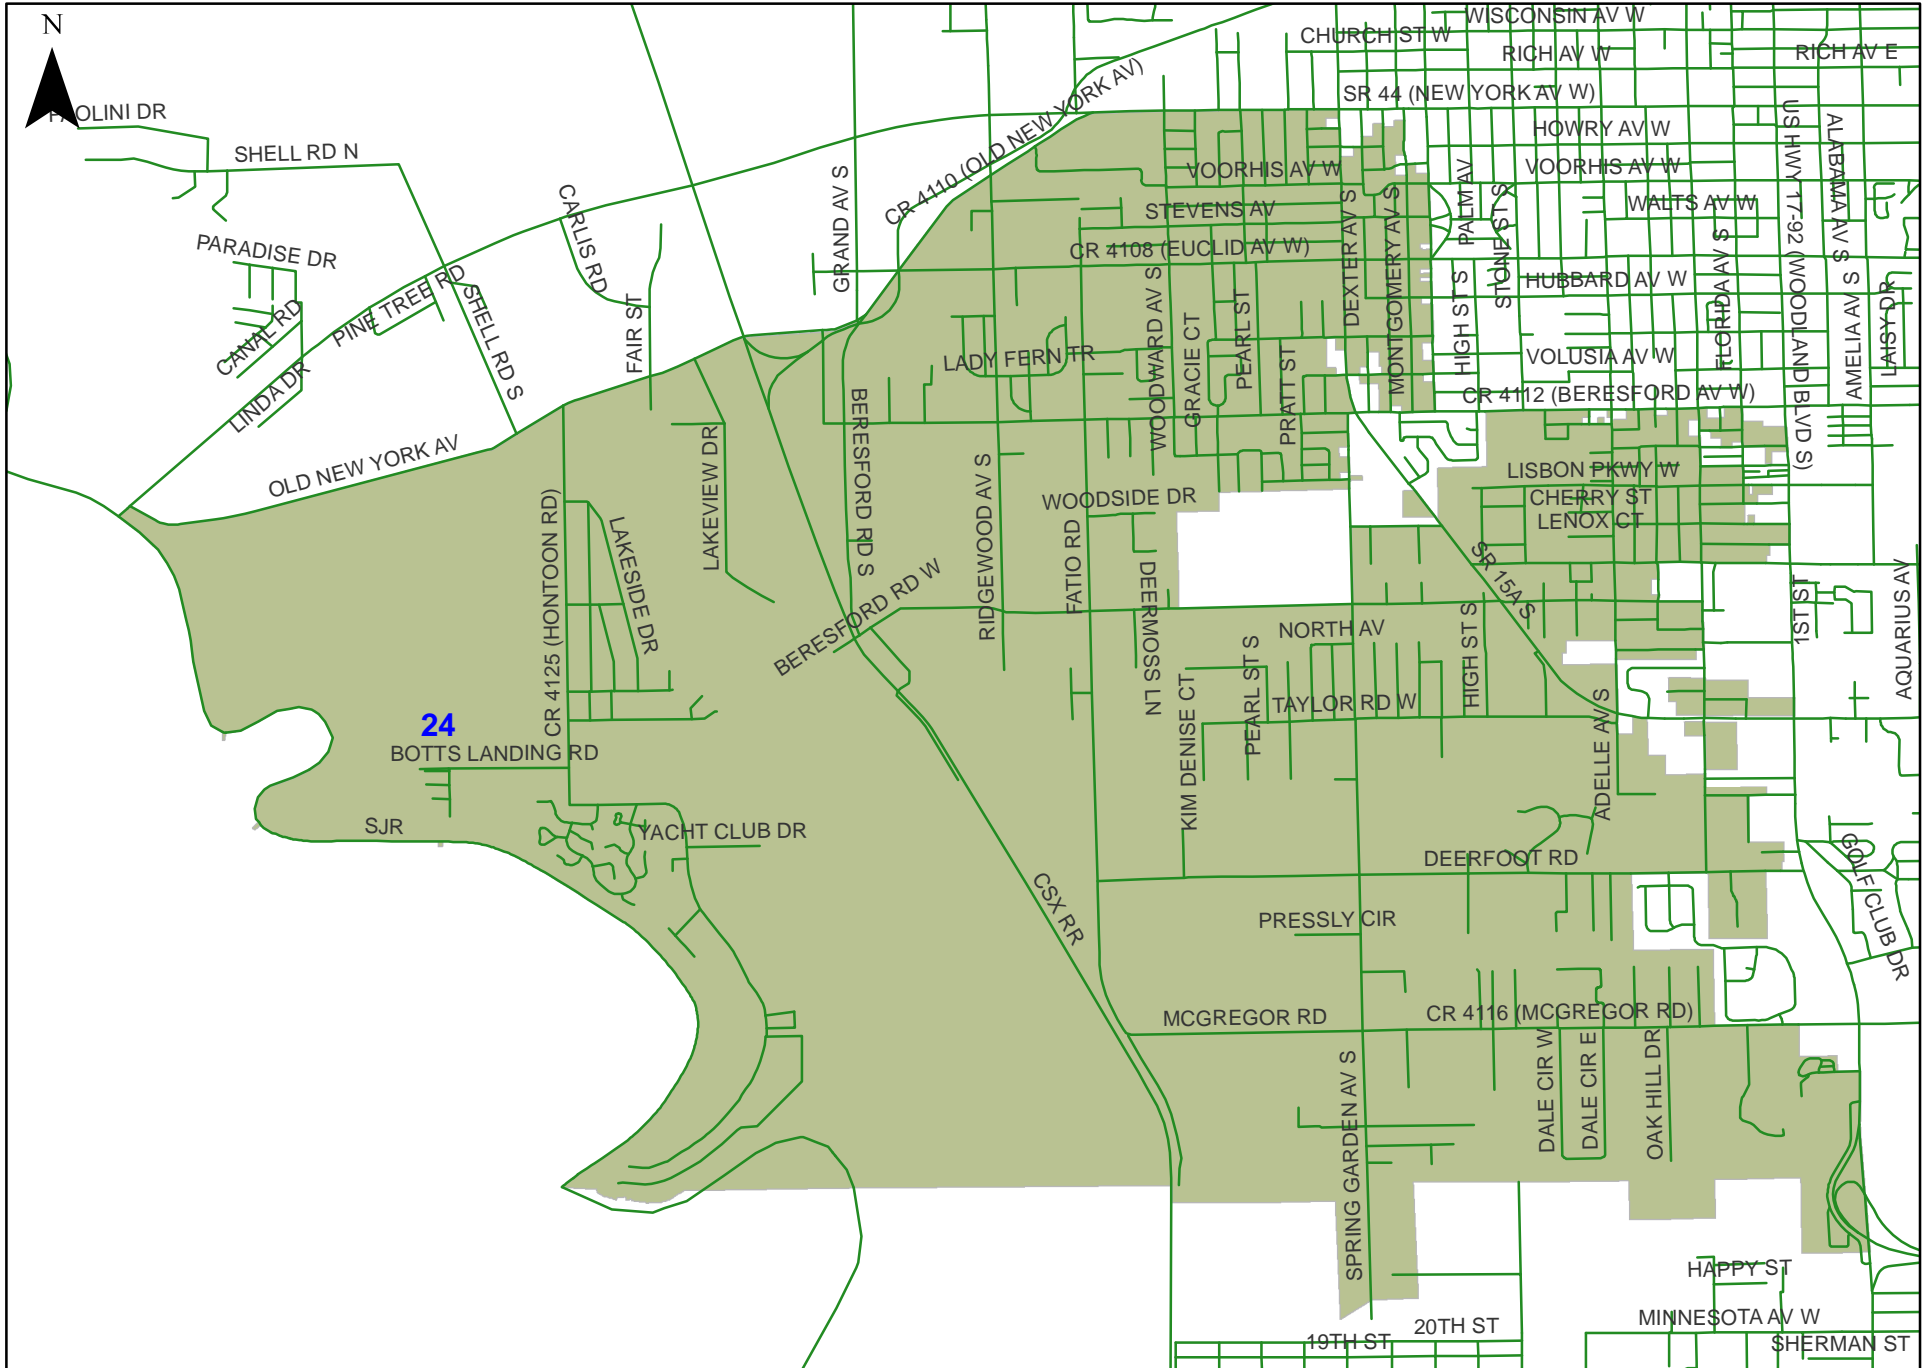

Volusia County Sheriff's Office District 2

0 1.75 3.5 7 10.5 14 Miles

Prepared by: Volusia County Sheriff's Office

Volusia County Sheriff's Office Zone 14

Prepared by: Volusia County Sheriff's Office

Volusia County Sheriff's Office Zone 21

0 1.25 2.5 5 7.5 10 Miles

Prepared by: Volusia County Sheriff's Office

Volusia County Sheriff's Office Zone 22

Prepared by: Volusia County Sheriff's Office

Volusia County Sheriff's Office Zone 23

Prepared by: Volusia County Sheriff's Office

Volusia County Sheriff's Office Zone 24

24

BOTT'S LANDING RD

SJR

YACHT CLUB DR

Prepared by: Volusia County Sheriff's Office

Volusia County Sheriff's Office Zone 25

Prepared by: Volusia County Sheriff's Office

Volusia County Sheriff's Office Zone 26

0 0.4250.85 1.7 2.55 3.4 Miles

Prepared by: Volusia County Sheriff's Office