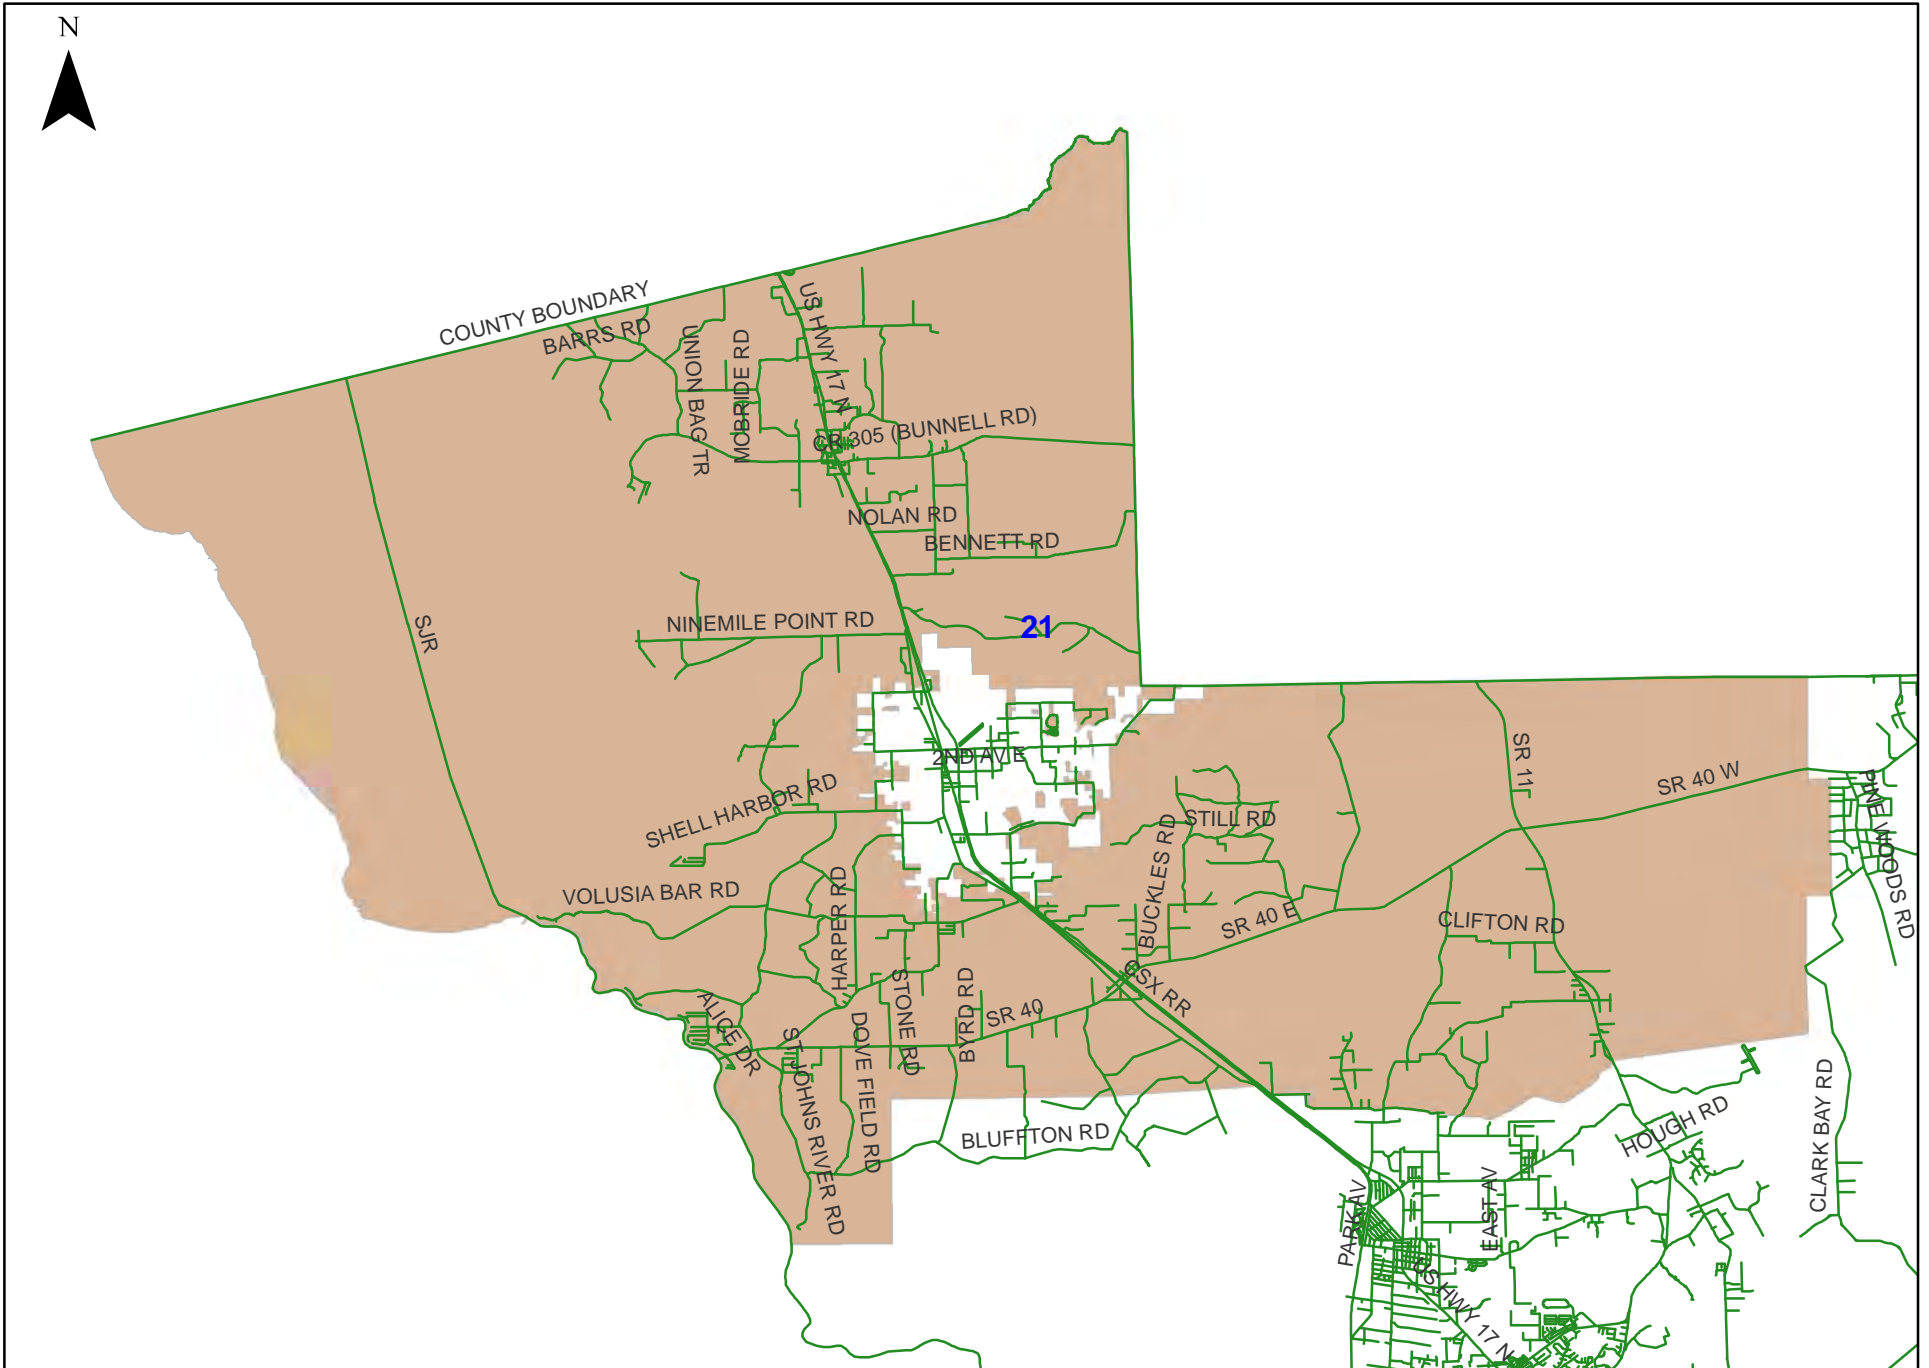

Volusia County Sheriff's Office District 2

0 1.75 3.5 7 10.5 14 Miles

Prepared by: Volusia County Sheriff's Office

Volusia County Sheriff's Office Zone 14

Prepared by: Volusia County Sheriff's Office

Volusia County Sheriff's Office Zone 21

0 1.25 2.5 5 7.5 10 Miles

Prepared by: Volusia County Sheriff's Office

Volusia County Sheriff's Office Zone 22

Prepared by: Volusia County Sheriff's Office

Volusia County Sheriff's Office Zone 23

Prepared by: Volusia County Sheriff's Office

Volusia County Sheriff's Office Zone 24

24

BOTT'S LANDING RD

SJR

YACHT CLUB DR

Prepared by: Volusia County Sheriff's Office

Volusia County Sheriff's Office Zone 25

Prepared by: Volusia County Sheriff's Office

Volusia County Sheriff's Office Zone 26

0 0.4250.85 1.7 2.55 3.4 Miles

Prepared by: Volusia County Sheriff's Office