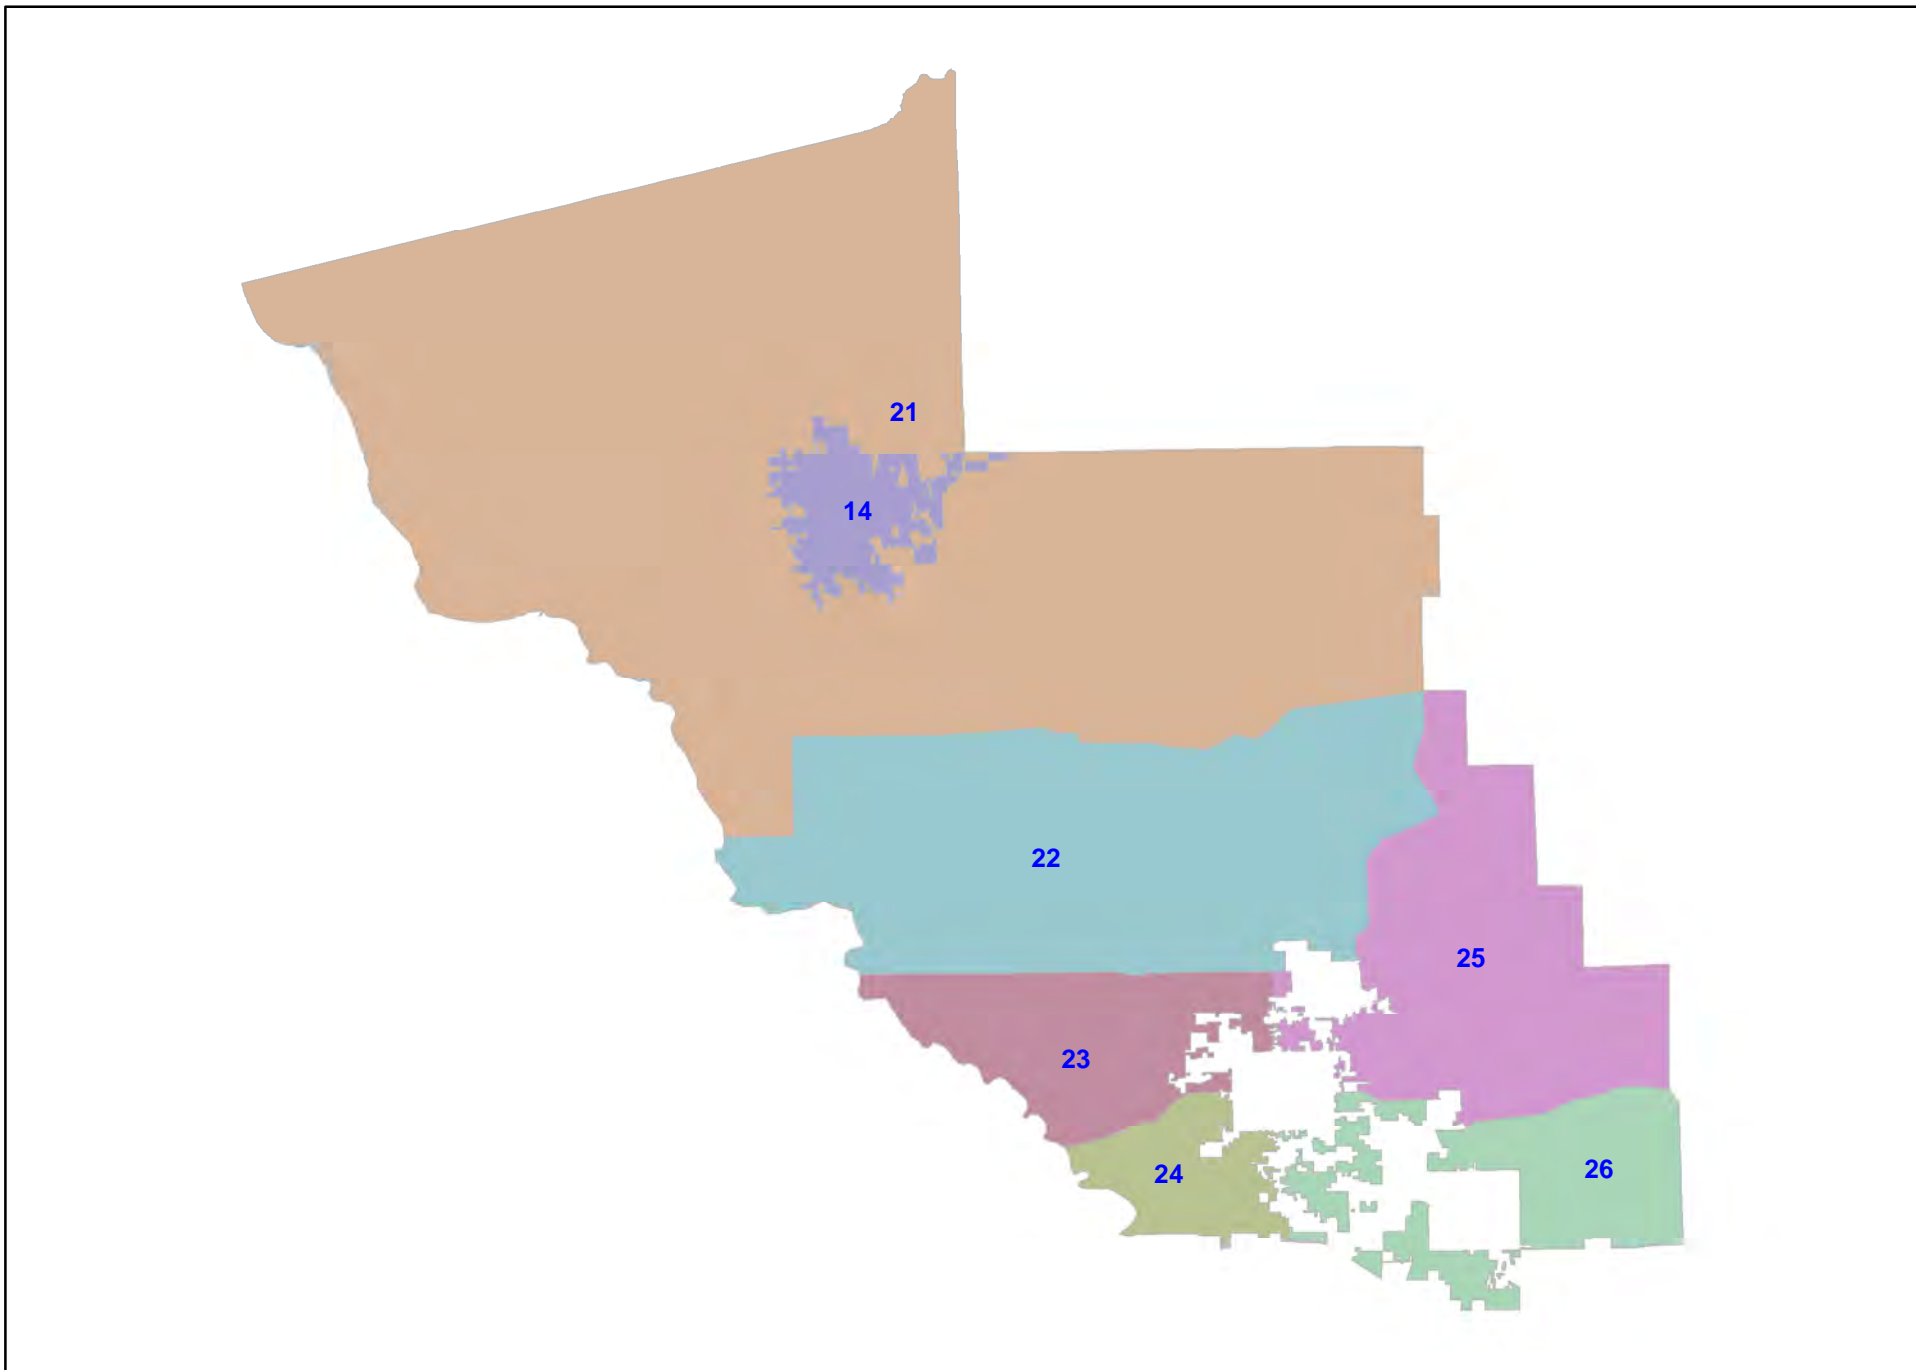

Volusia County Sheriff's Office District 2

0 1.75 3.5 7 10.5 14 Miles

Prepared by: Volusia County Sheriff's Office

Volusia County Sheriff's Office Zone 14

Prepared by: Volusia County Sheriff's Office

Volusia County Sheriff's Office Zone 21

0 1.25 2.5 5 7.5 10 Miles

Prepared by: Volusia County Sheriff's Office

Volusia County Sheriff's Office Zone 22

Prepared by: Volusia County Sheriff's Office

Volusia County Sheriff's Office Zone 23

Prepared by: Volusia County Sheriff's Office

Volusia County Sheriff's Office Zone 24

24

BOTT'S LANDING RD

SJR

YACHT CLUB DR

Prepared by: Volusia County Sheriff's Office

Volusia County Sheriff's Office Zone 25

Prepared by: Volusia County Sheriff's Office

Volusia County Sheriff's Office Zone 26

0 0.4250.85 1.7 2.55 3.4 Miles

Prepared by: Volusia County Sheriff's Office