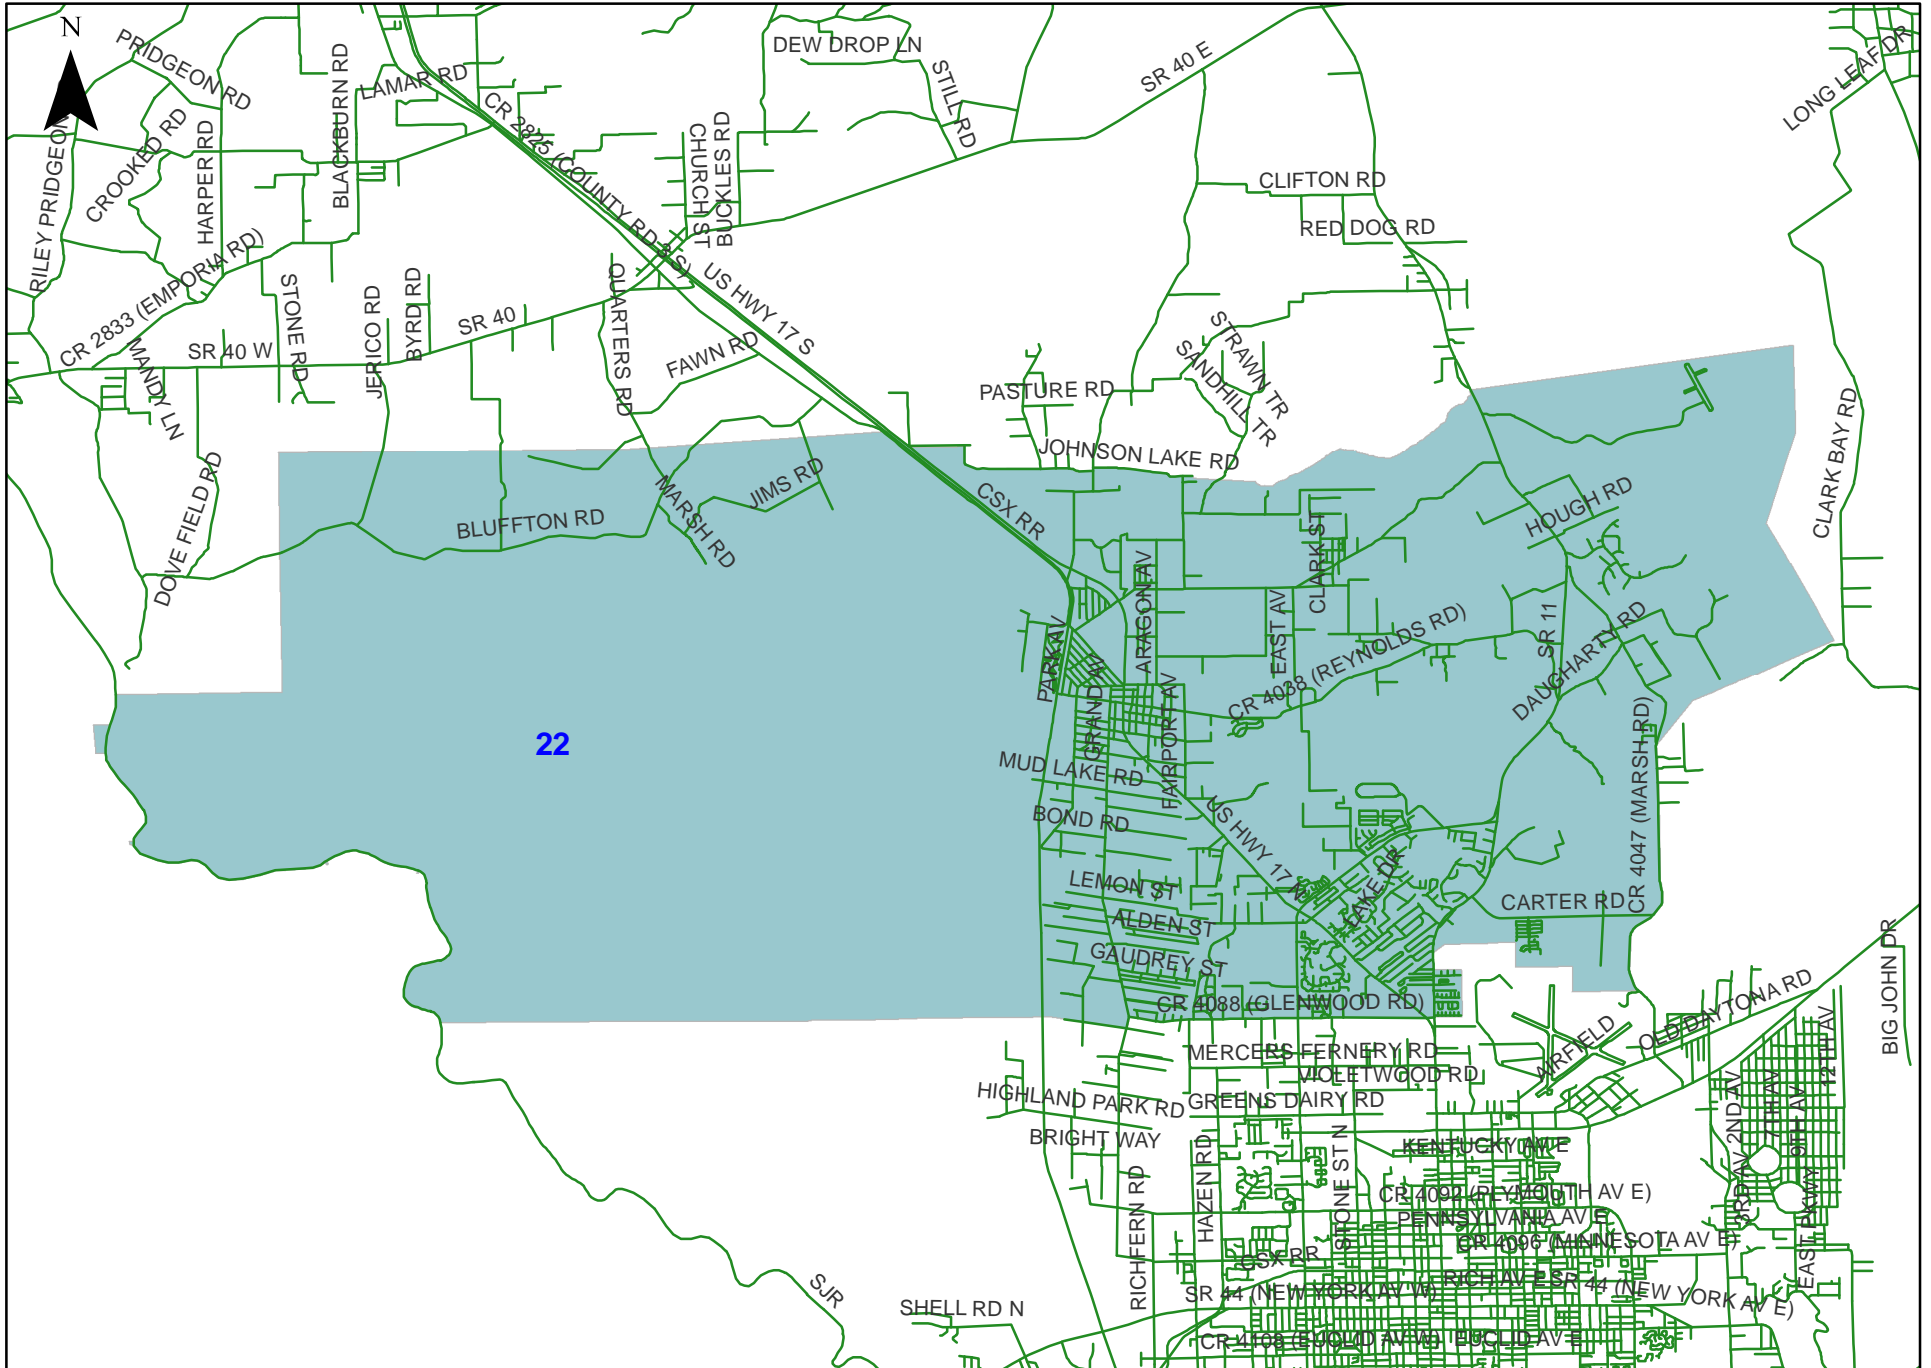

Volusia County Sheriff's Office District 2

0 1.75 3.5 7 10.5 14 Miles

Prepared by: Volusia County Sheriff's Office

Volusia County Sheriff's Office Zone 14

Prepared by: Volusia County Sheriff's Office

Volusia County Sheriff's Office Zone 21

0 1.25 2.5 5 7.5 10 Miles

Prepared by: Volusia County Sheriff's Office

Volusia County Sheriff's Office Zone 22

Prepared by: Volusia County Sheriff's Office

Volusia County Sheriff's Office Zone 23

Prepared by: Volusia County Sheriff's Office

Volusia County Sheriff's Office Zone 24

24

BOTT'S LANDING RD

SJR

YACHT CLUB DR

Prepared by: Volusia County Sheriff's Office

Volusia County Sheriff's Office Zone 25

Prepared by: Volusia County Sheriff's Office

Volusia County Sheriff's Office Zone 26

0 0.4250.85 1.7 2.55 3.4 Miles

Prepared by: Volusia County Sheriff's Office