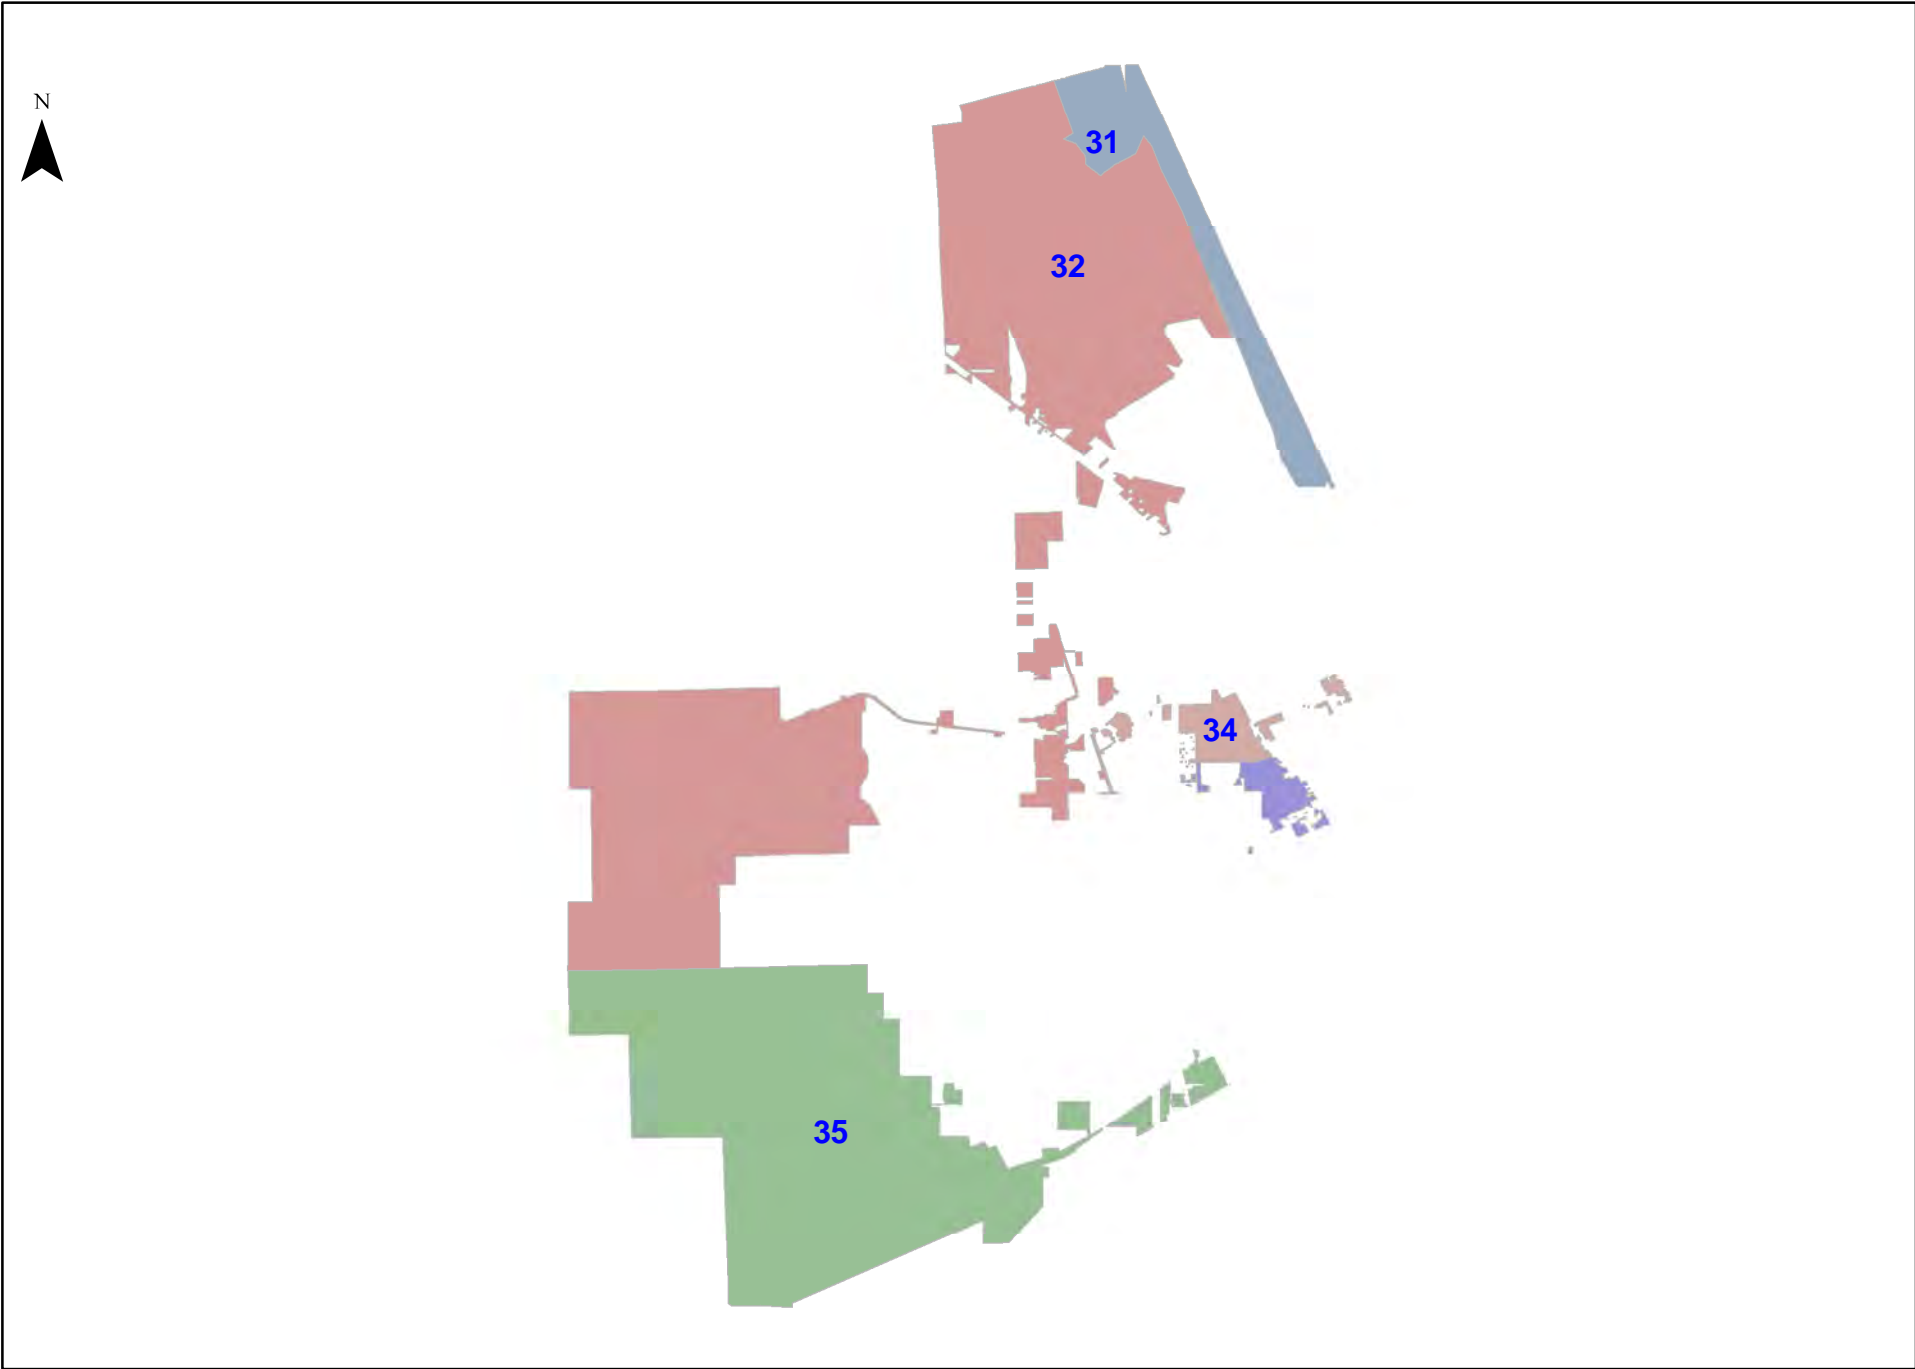

Volusia County Sheriff District 3 North

0 1.25 2.5 5 7.5 10 Miles

Prepared by: Volusia County Sheriff's Office

Volusia County Sheriff Zone 31

Prepared by: Volusia County Sheriff's Office

Volusia County Sheriff Zone 32

0 0.5 1 2 3 4 Miles

Prepared by: Volusia County Sheriff's Office

Volusia County Sheriff Zone 33

0 0.125 0.25 0.5 0.75 1 Miles

Prepared by: Volusia County Sheriff's Office

Volusia County Sheriff Zone 34

0 0.1750.35 0.7 1.05 1.4 Miles

Prepared by: Volusia County Sheriff's Office

Volusia County Sheriff Zone 35

Prepared by: Volusia County Sheriff's Office