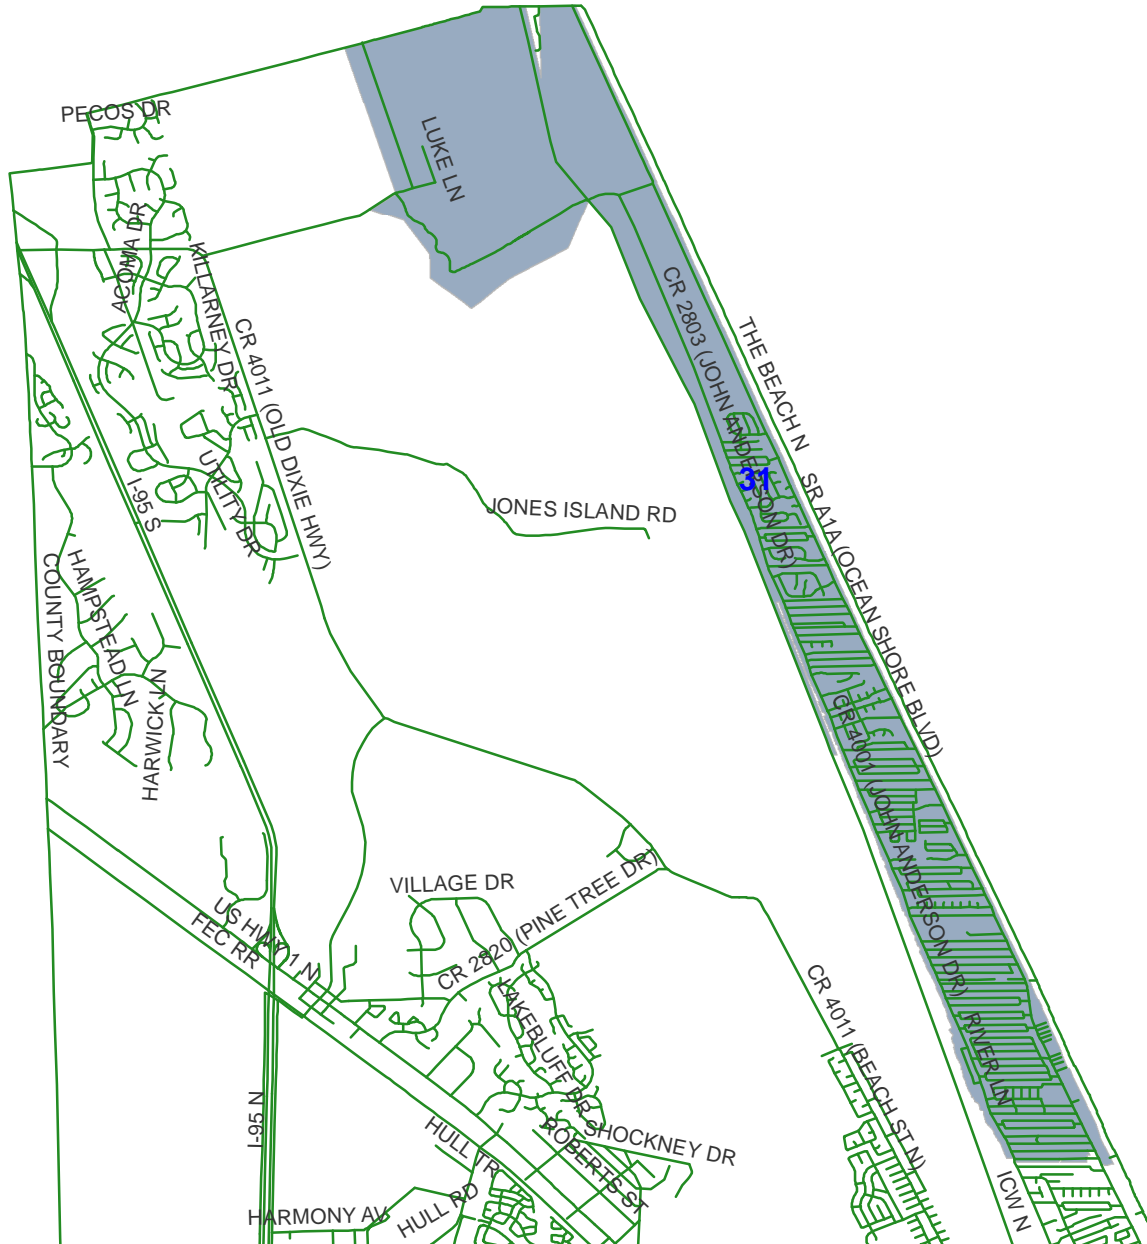

Volusia County Sheriff District 3 North

0 1.25 2.5 5 7.5 10 Miles

Prepared by: Volusia County Sheriff's Office

Volusia County Sheriff Zone 31

Prepared by: Volusia County Sheriff's Office

Volusia County Sheriff Zone 32

0 0.5 1 2 3 4 Miles

Prepared by: Volusia County Sheriff's Office

Volusia County Sheriff Zone 33

0 0.125 0.25 0.5 0.75 1 Miles

Prepared by: Volusia County Sheriff's Office

Volusia County Sheriff Zone 34

0 0.1750.35 0.7 1.05 1.4 Miles

Prepared by: Volusia County Sheriff's Office

Volusia County Sheriff Zone 35

Prepared by: Volusia County Sheriff's Office