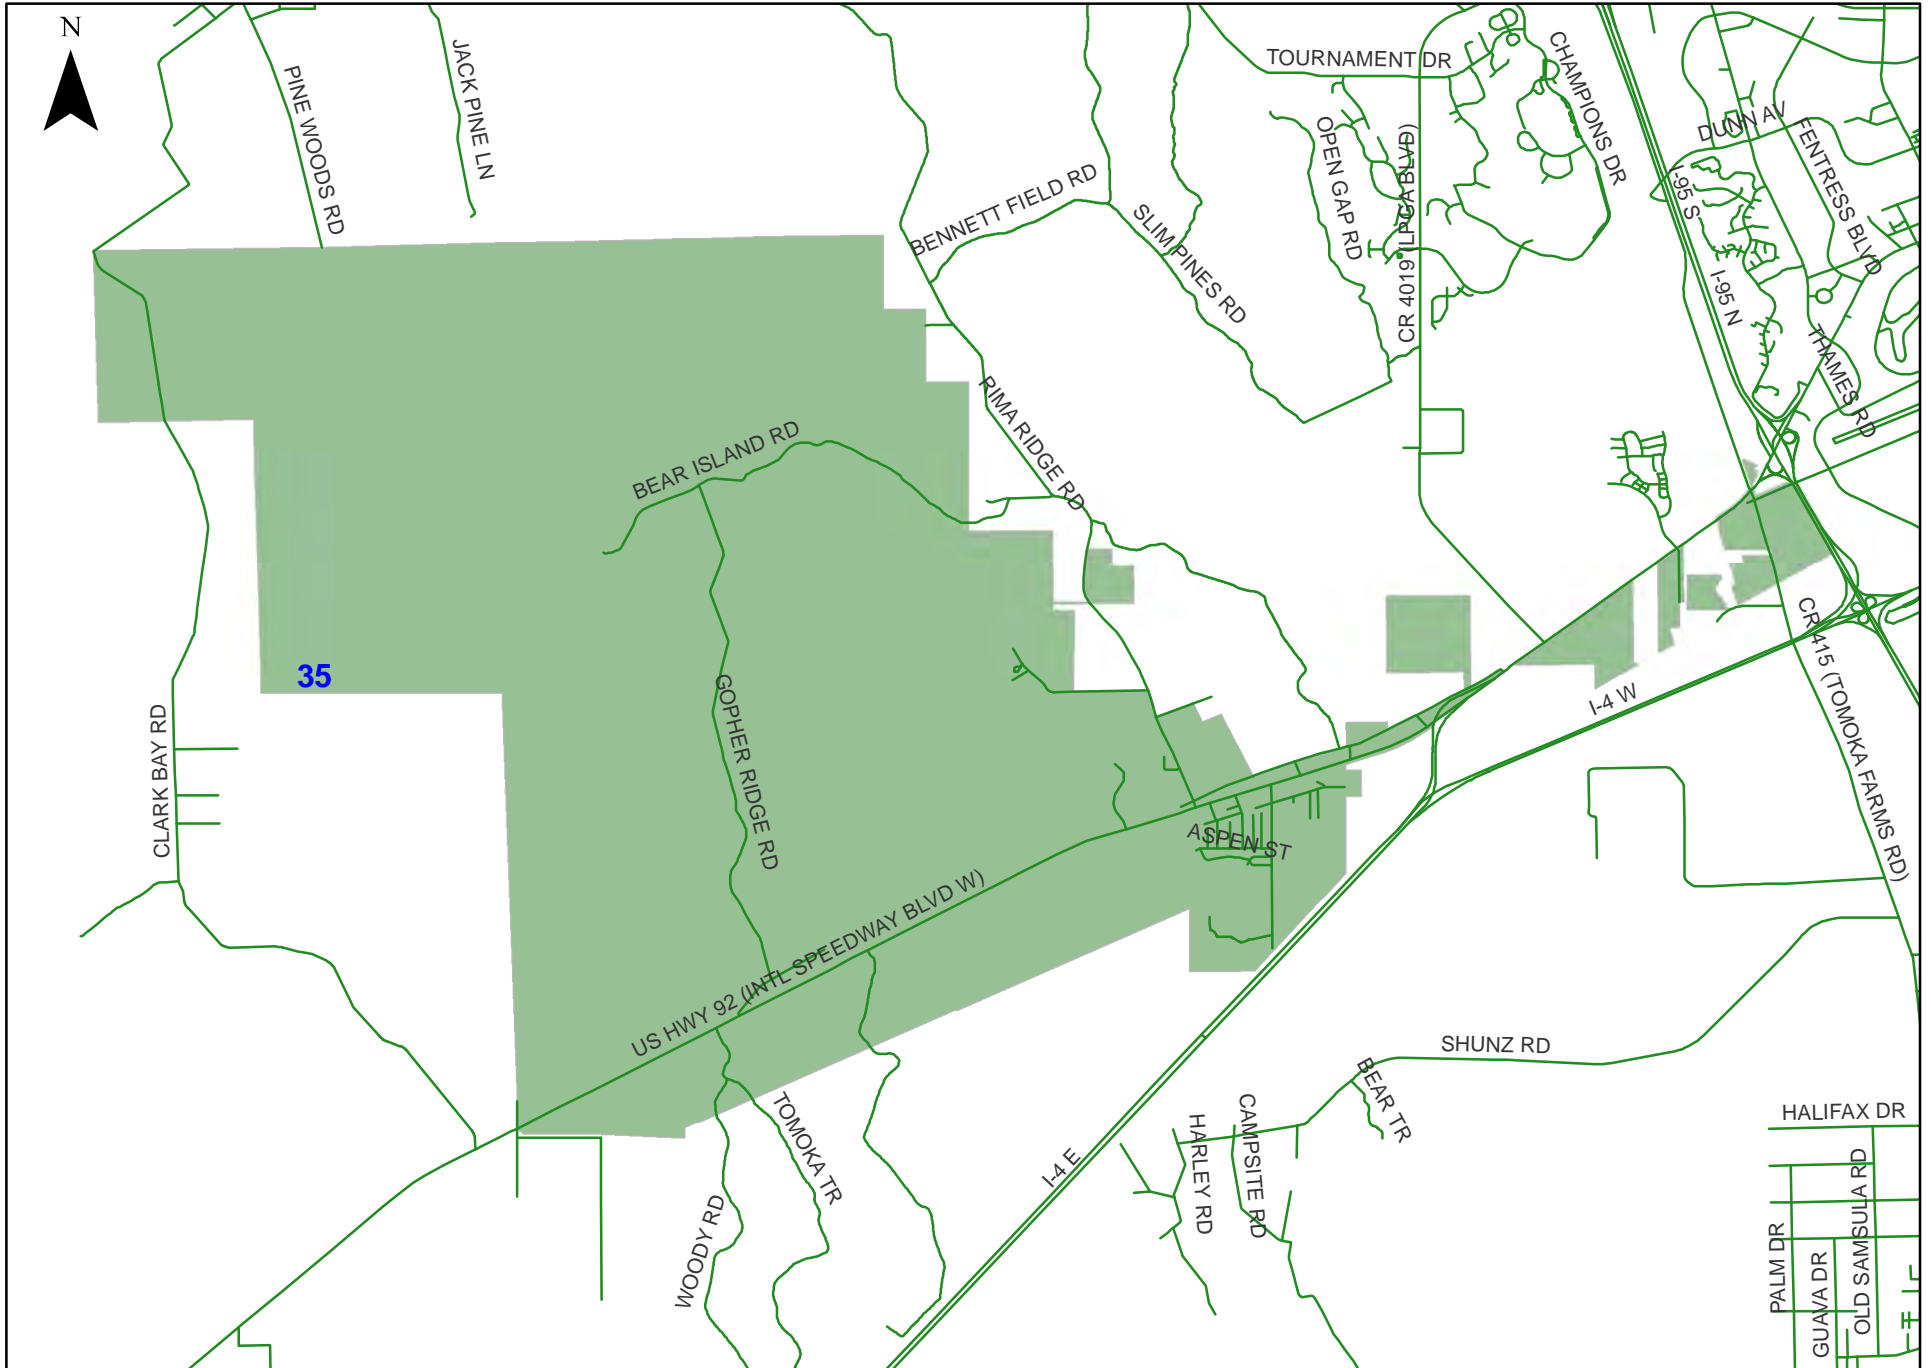

Volusia County Sheriff District 3 North

0 1.25 2.5 5 7.5 10 Miles

Prepared by: Volusia County Sheriff's Office

Volusia County Sheriff Zone 31

Prepared by: Volusia County Sheriff's Office

Volusia County Sheriff Zone 32

0 0.5 1 2 3 4 Miles

Prepared by: Volusia County Sheriff's Office

Volusia County Sheriff Zone 33

0 0.125 0.25 0.5 0.75 1 Miles

Prepared by: Volusia County Sheriff's Office

Volusia County Sheriff Zone 34

0 0.1750.35 0.7 1.05 1.4 Miles

Prepared by: Volusia County Sheriff's Office

Volusia County Sheriff Zone 35

Prepared by: Volusia County Sheriff's Office