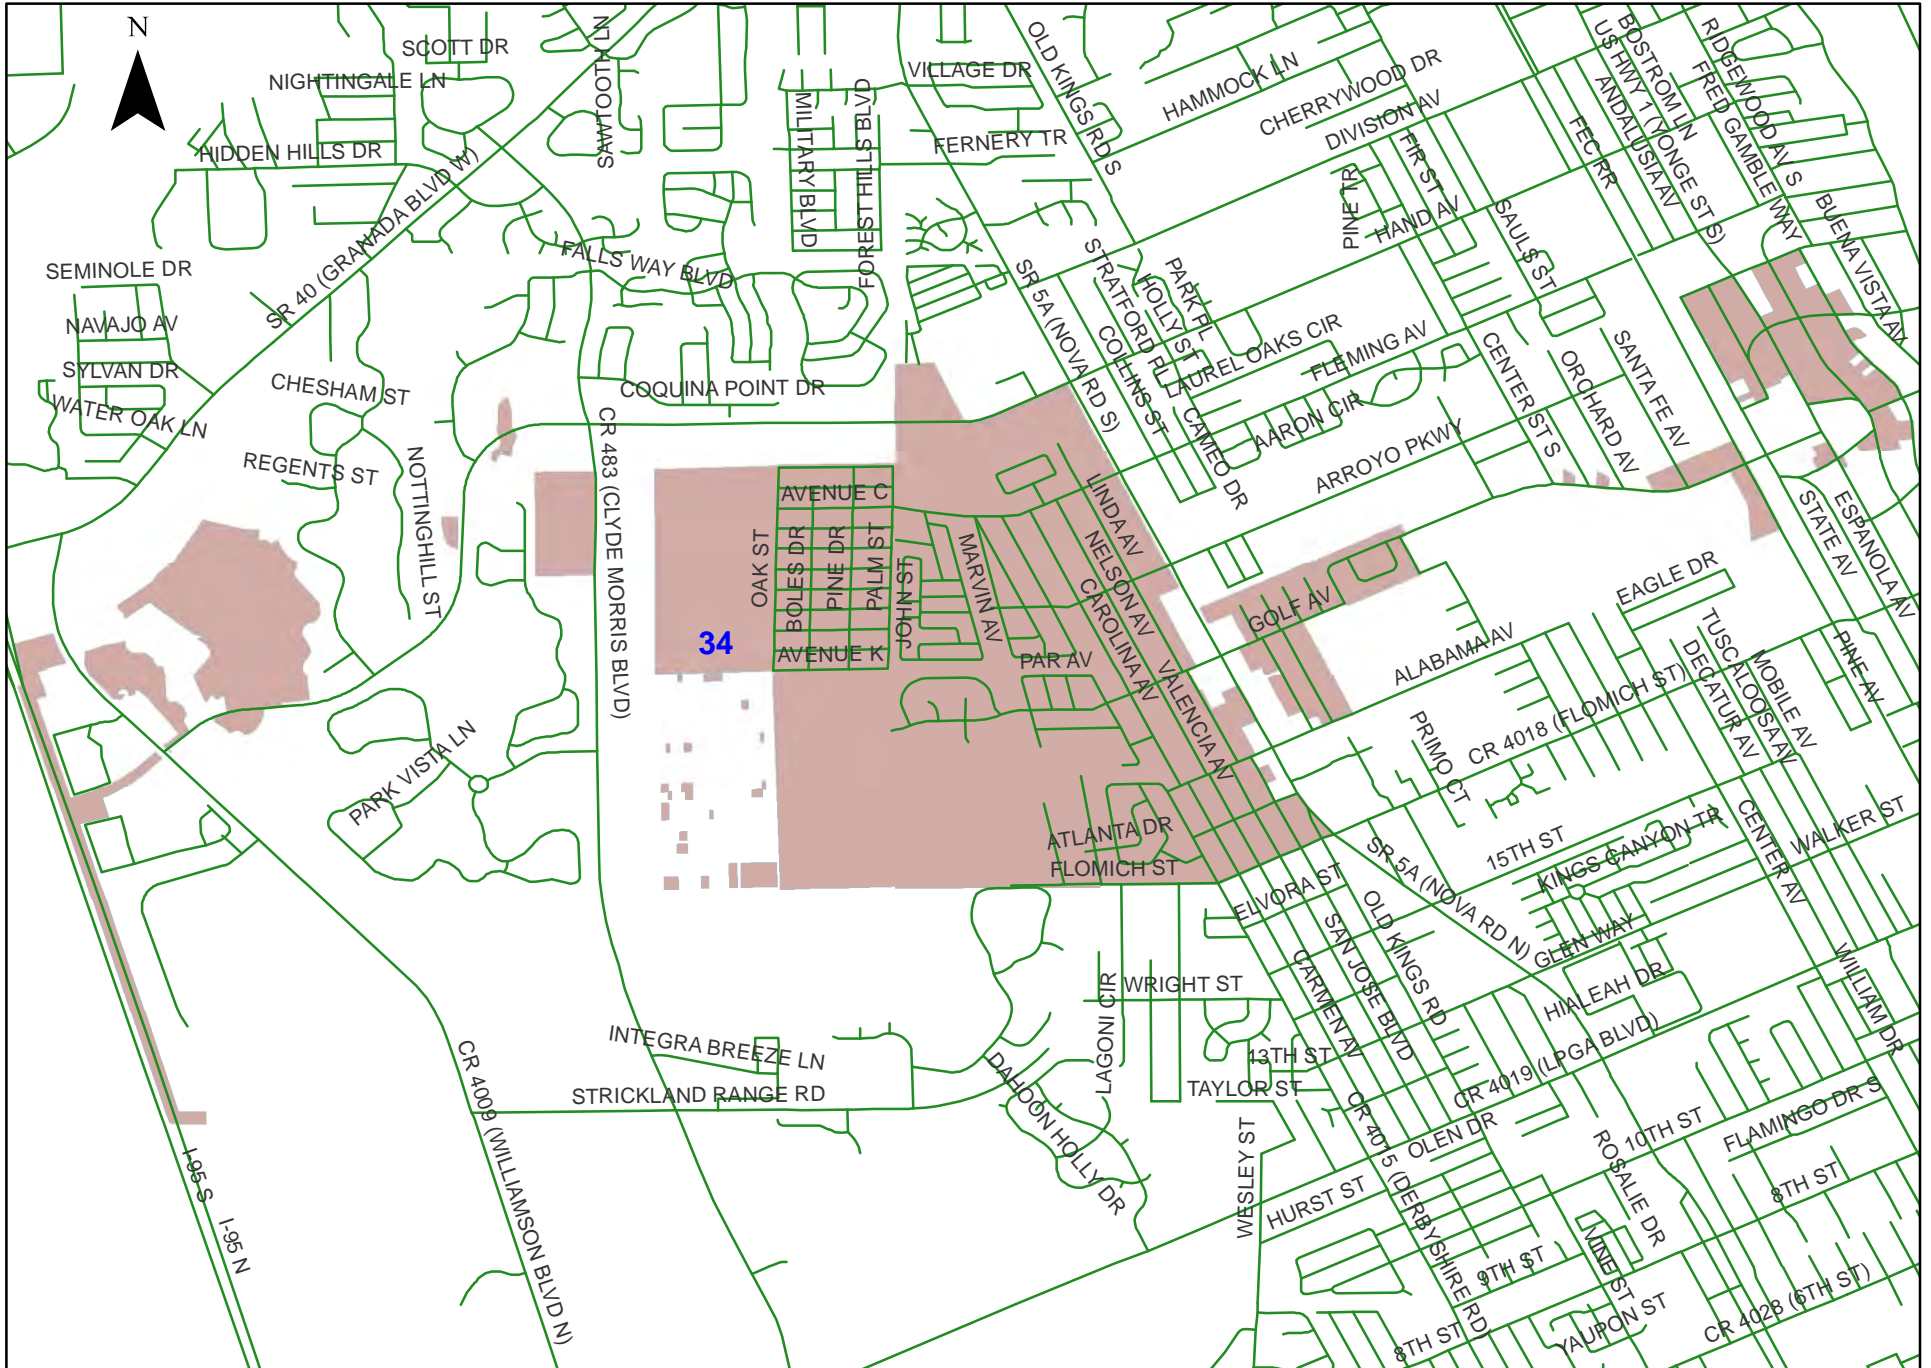

Volusia County Sheriff District 3 North

0 1.25 2.5 5 7.5 10 Miles

Prepared by: Volusia County Sheriff's Office

Volusia County Sheriff Zone 31

Prepared by: Volusia County Sheriff's Office

Volusia County Sheriff Zone 32

0 0.5 1 2 3 4 Miles

Prepared by: Volusia County Sheriff's Office

Volusia County Sheriff Zone 33

0 0.125 0.25 0.5 0.75 1 Miles

Prepared by: Volusia County Sheriff's Office

Volusia County Sheriff Zone 34

0 0.1750.35 0.7 1.05 1.4 Miles