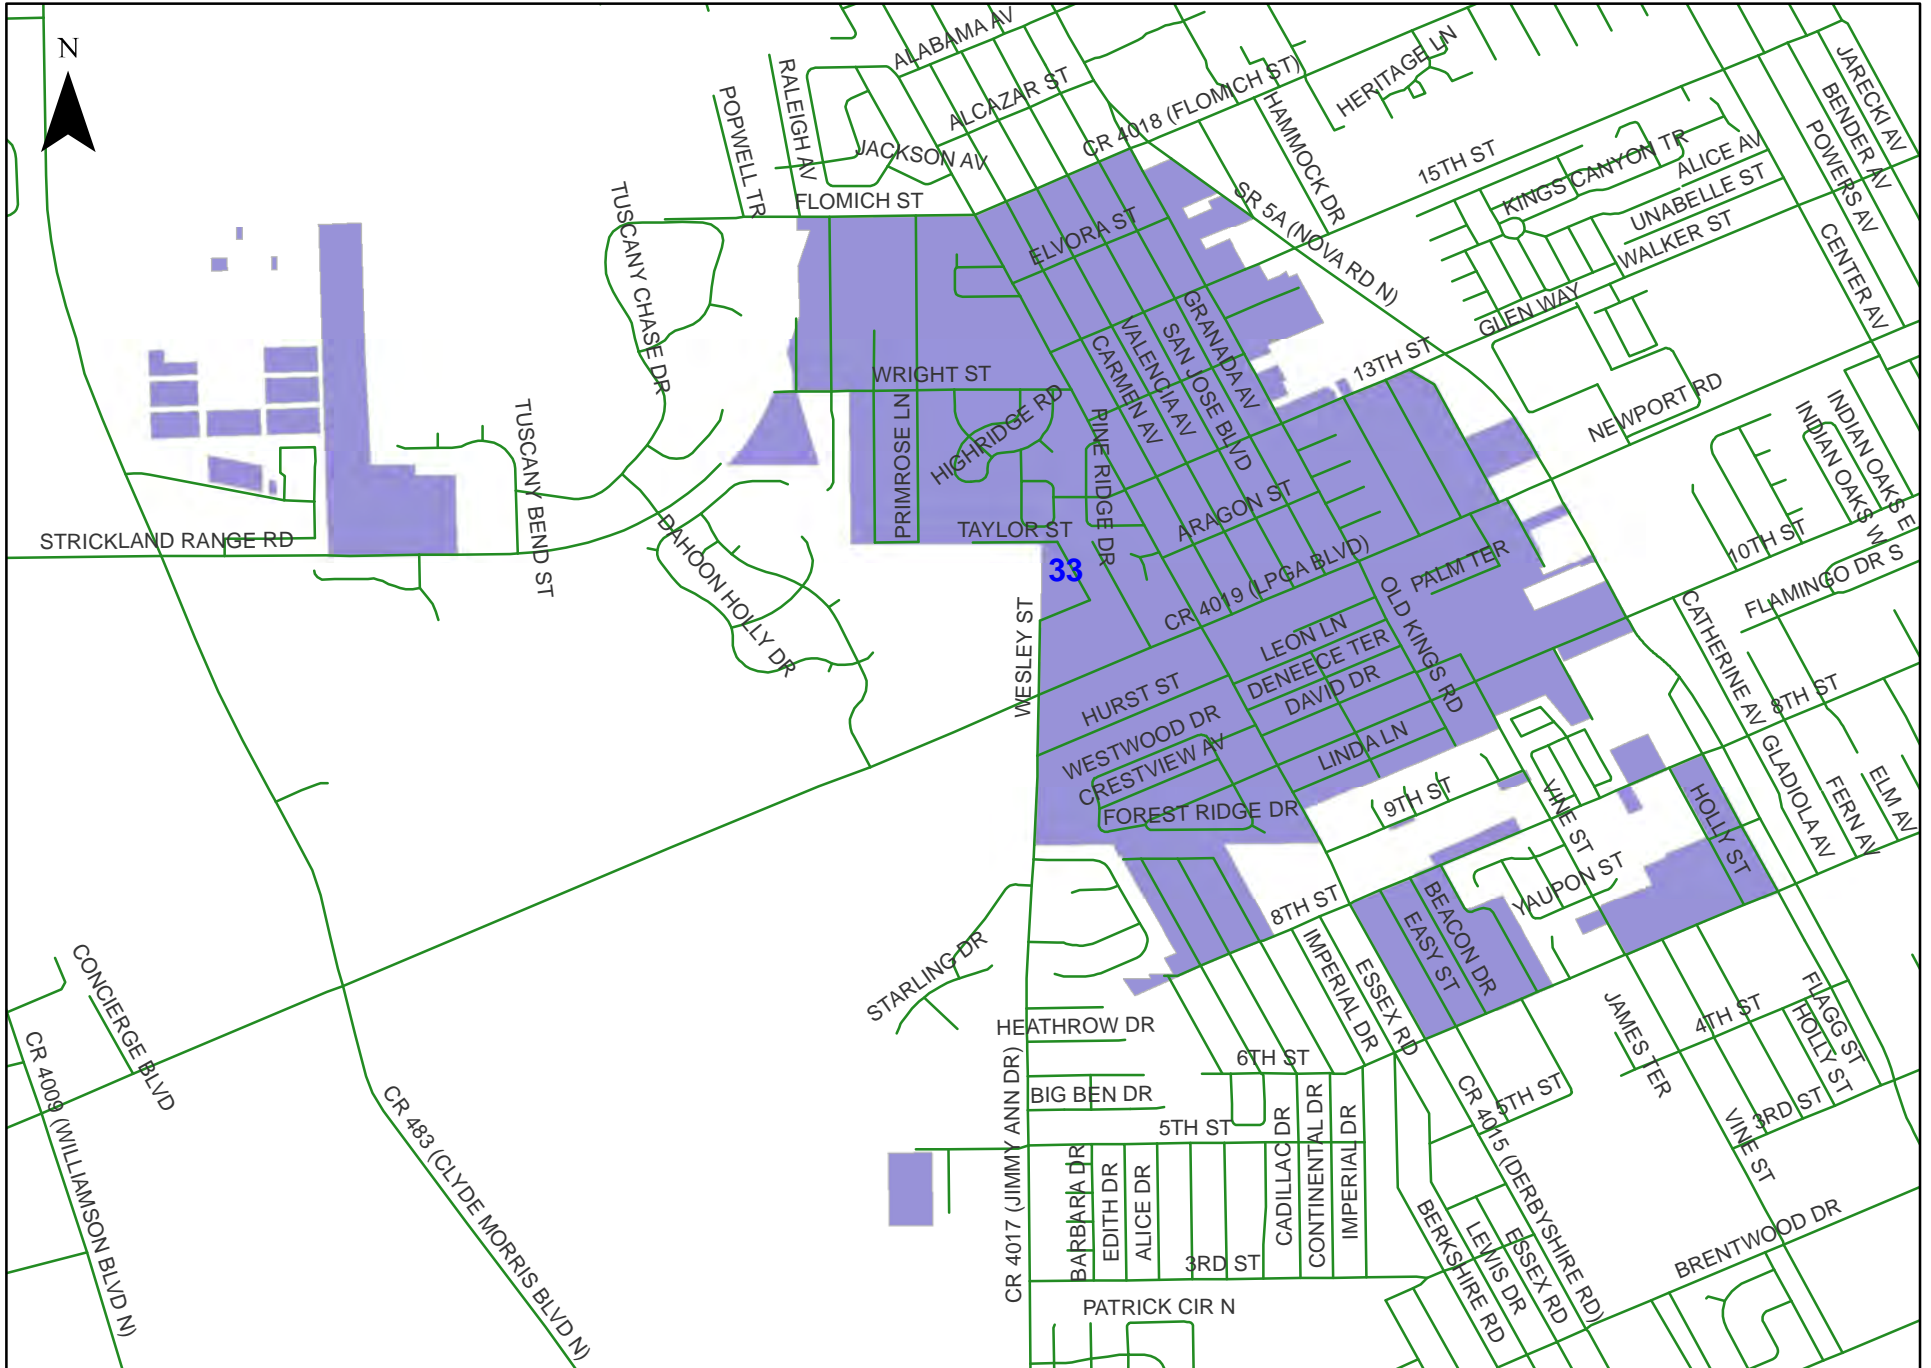

Volusia County Sheriff District 3 North

0 1.25 2.5 5 7.5 10 Miles

Prepared by: Volusia County Sheriff's Office

Volusia County Sheriff Zone 31

Prepared by: Volusia County Sheriff's Office

Volusia County Sheriff Zone 32

0 0.5 1 2 3 4 Miles

Prepared by: Volusia County Sheriff's Office

Volusia County Sheriff Zone 33

0 0.125 0.25 0.5 0.75 1 Miles

Prepared by: Volusia County Sheriff's Office

Volusia County Sheriff Zone 34

0 0.1750.35 0.7 1.05 1.4 Miles

Prepared by: Volusia County Sheriff's Office

Volusia County Sheriff Zone 35

Prepared by: Volusia County Sheriff's Office