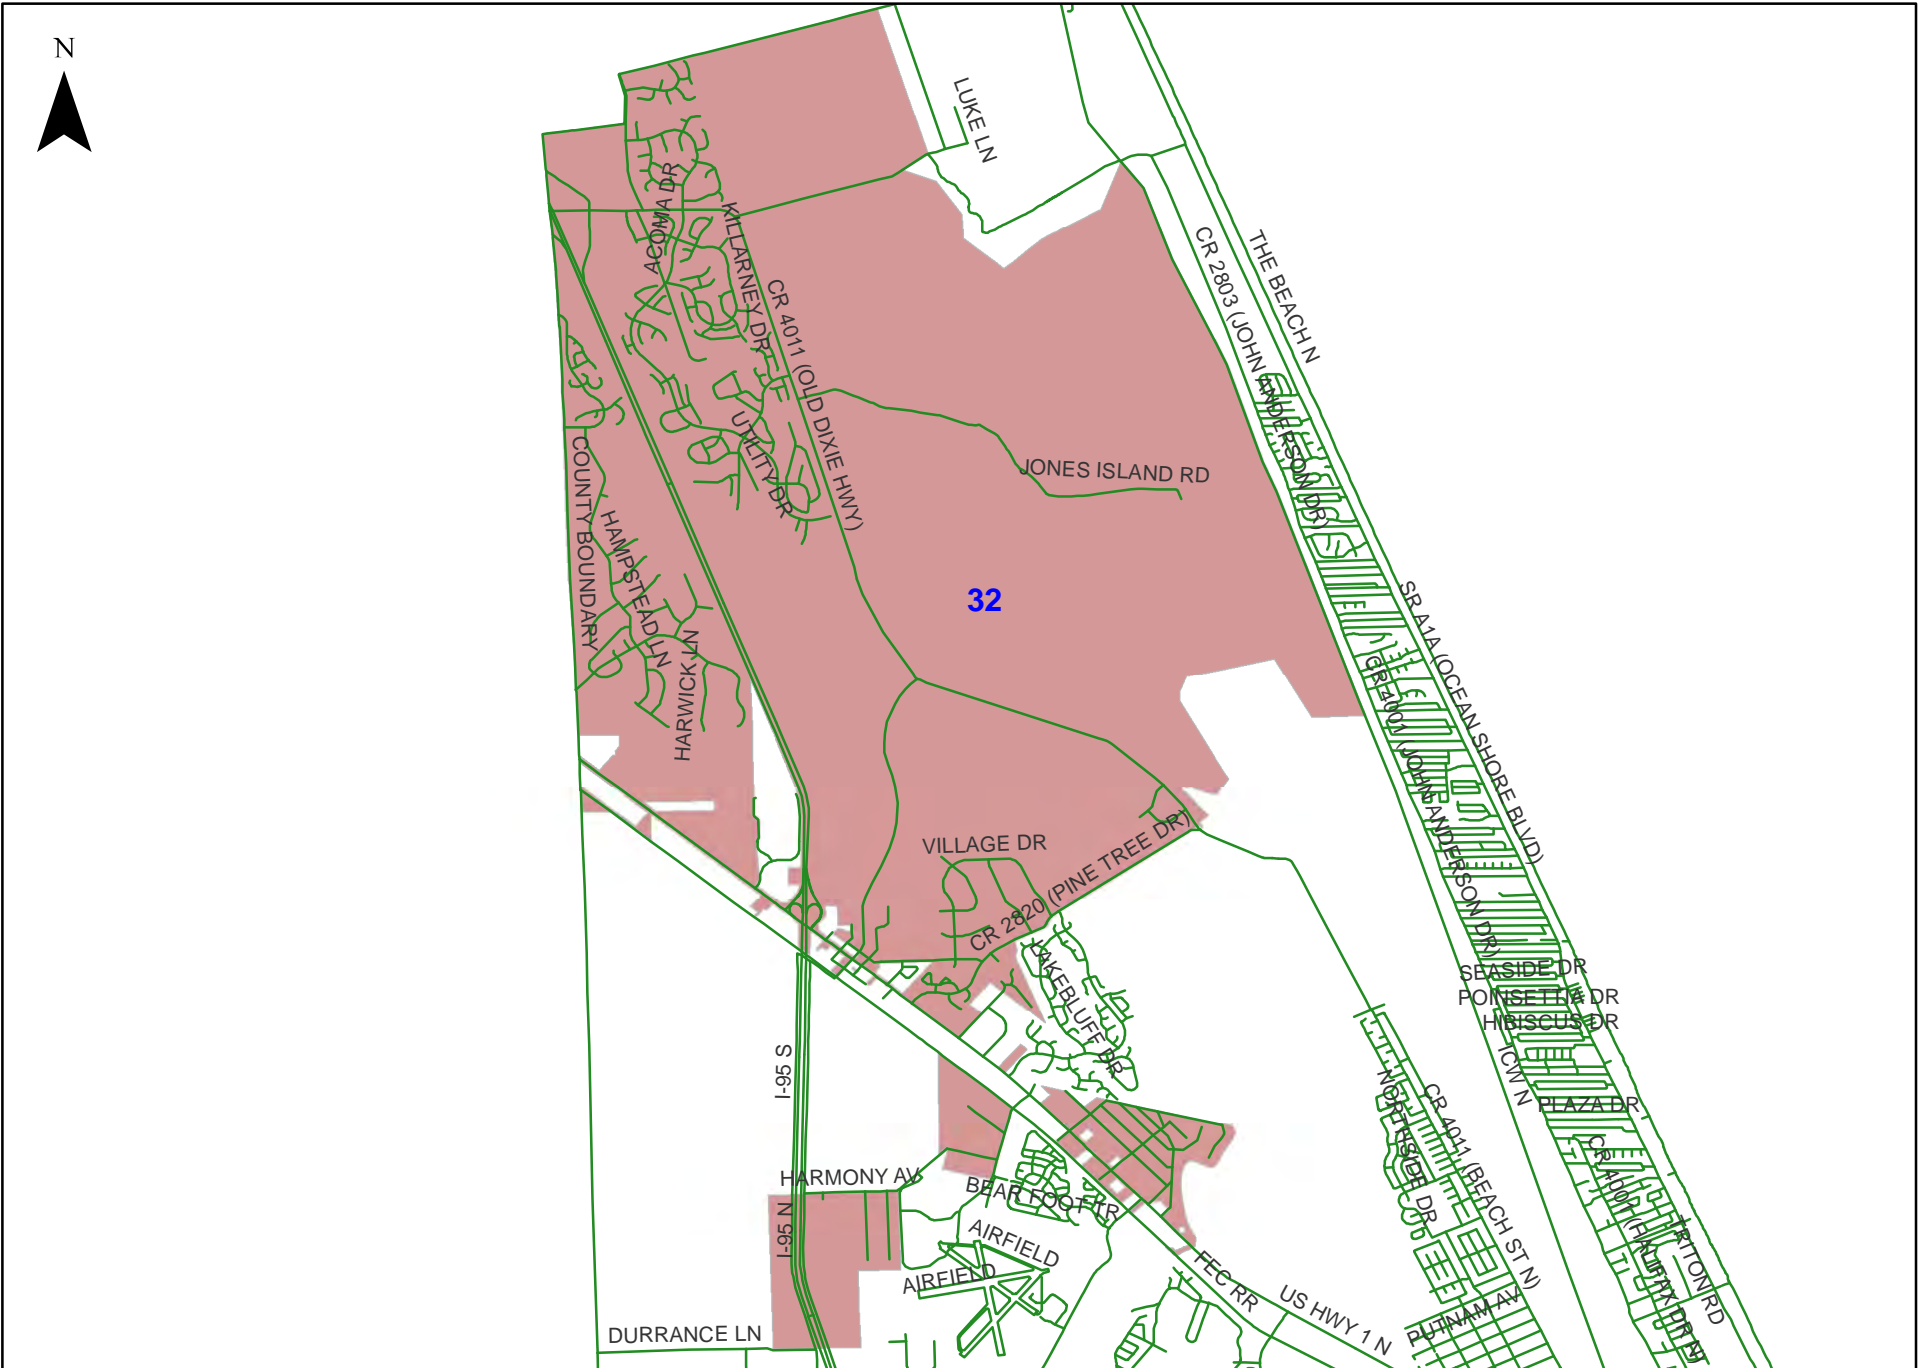

Volusia County Sheriff District 3 North

0 1.25 2.5 5 7.5 10 Miles

Prepared by: Volusia County Sheriff's Office

Volusia County Sheriff Zone 31

Prepared by: Volusia County Sheriff's Office

Volusia County Sheriff Zone 32

0 0.5 1 2 3 4 Miles

Prepared by: Volusia County Sheriff's Office

Volusia County Sheriff Zone 33

0 0.125 0.25 0.5 0.75 1 Miles

Prepared by: Volusia County Sheriff's Office

Volusia County Sheriff Zone 34

0 0.1750.35 0.7 1.05 1.4 Miles

Prepared by: Volusia County Sheriff's Office

Volusia County Sheriff Zone 35

Prepared by: Volusia County Sheriff's Office